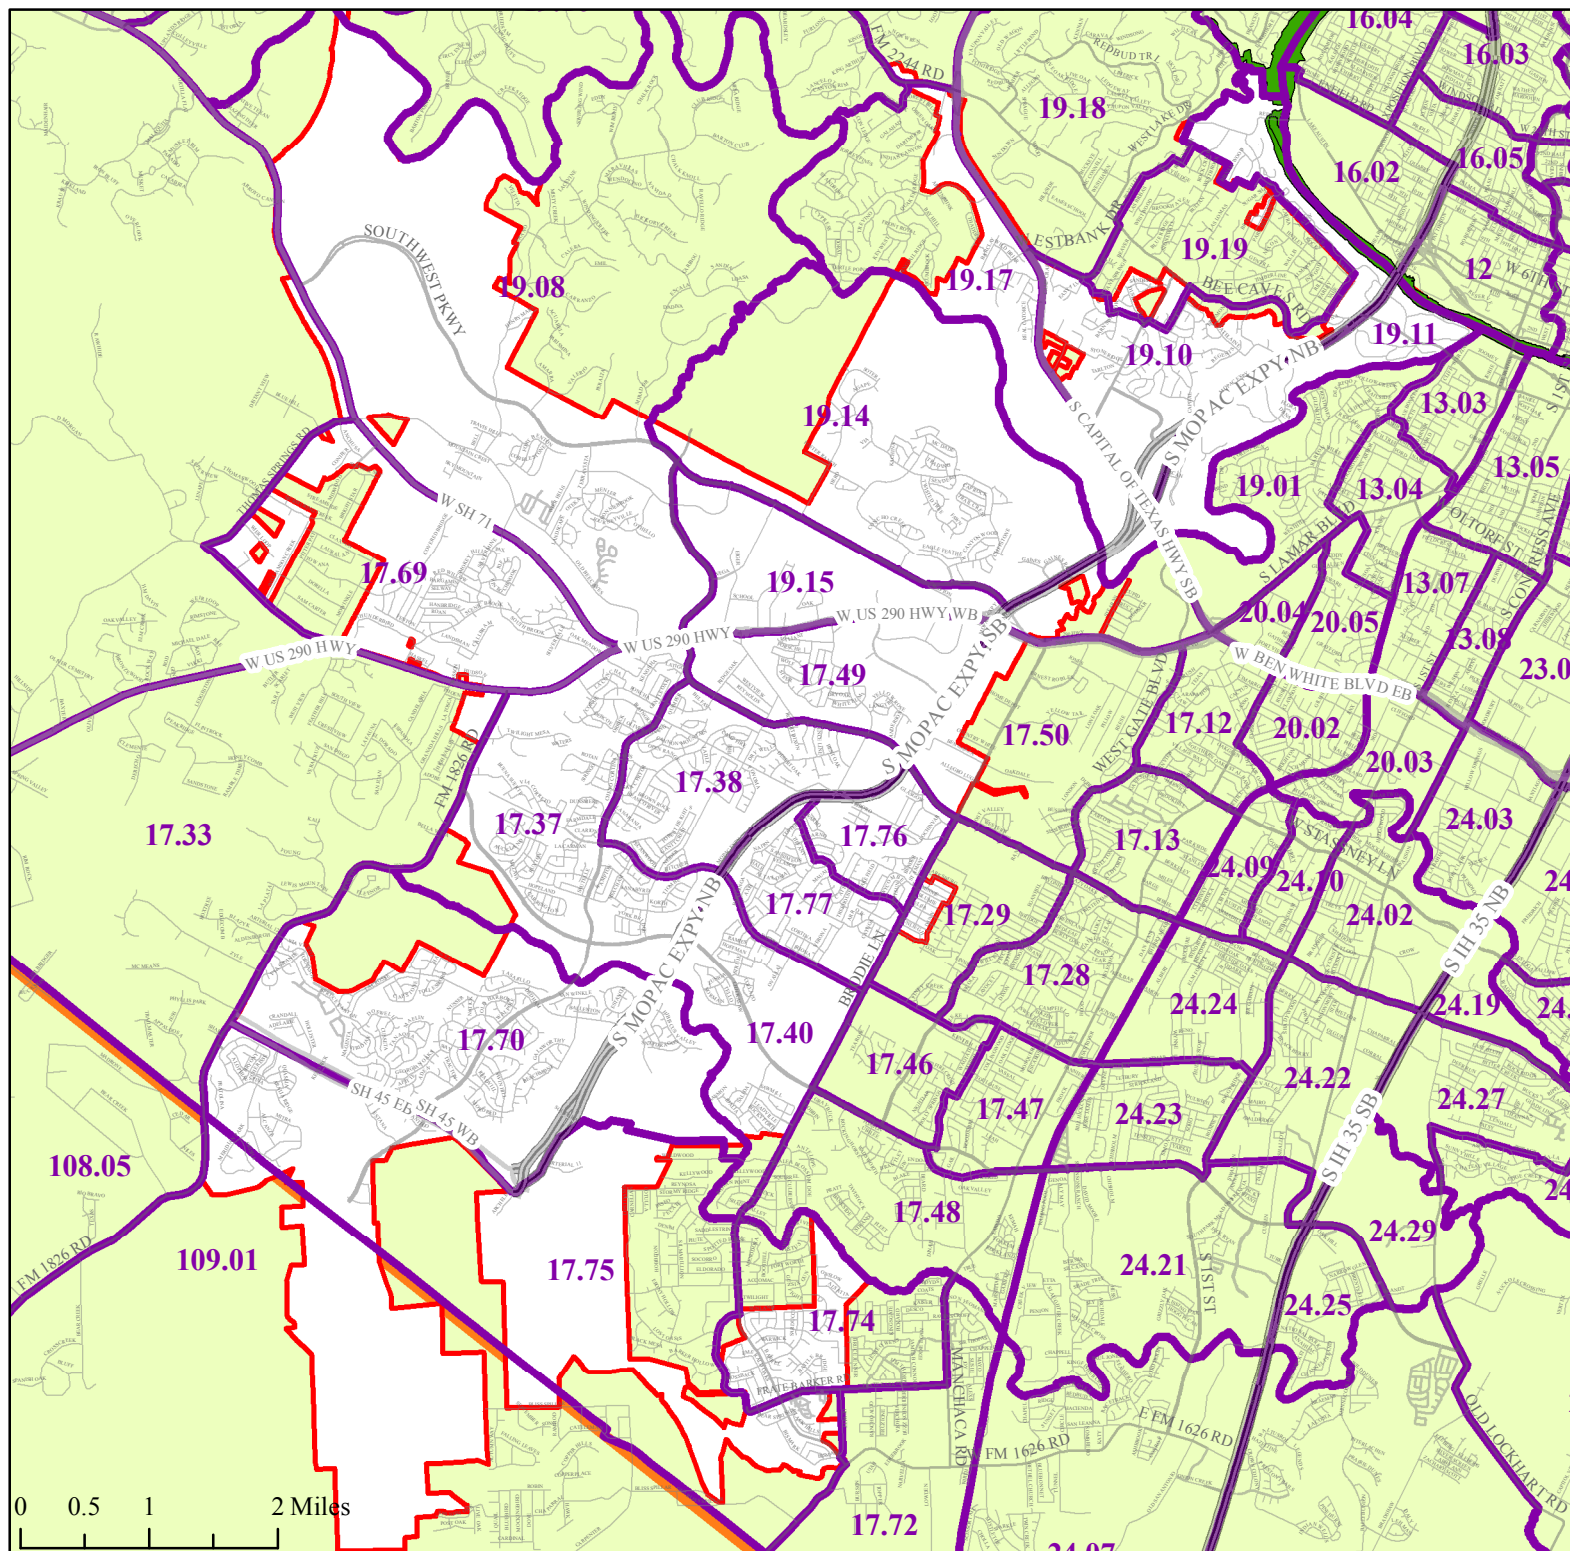

Census 2010 Census Tracts and City Council Districts

District 8

Census Tracts

Map produced by Ryan Robinson, City Demographer, Department of Planning, City of Austin. June 2015.