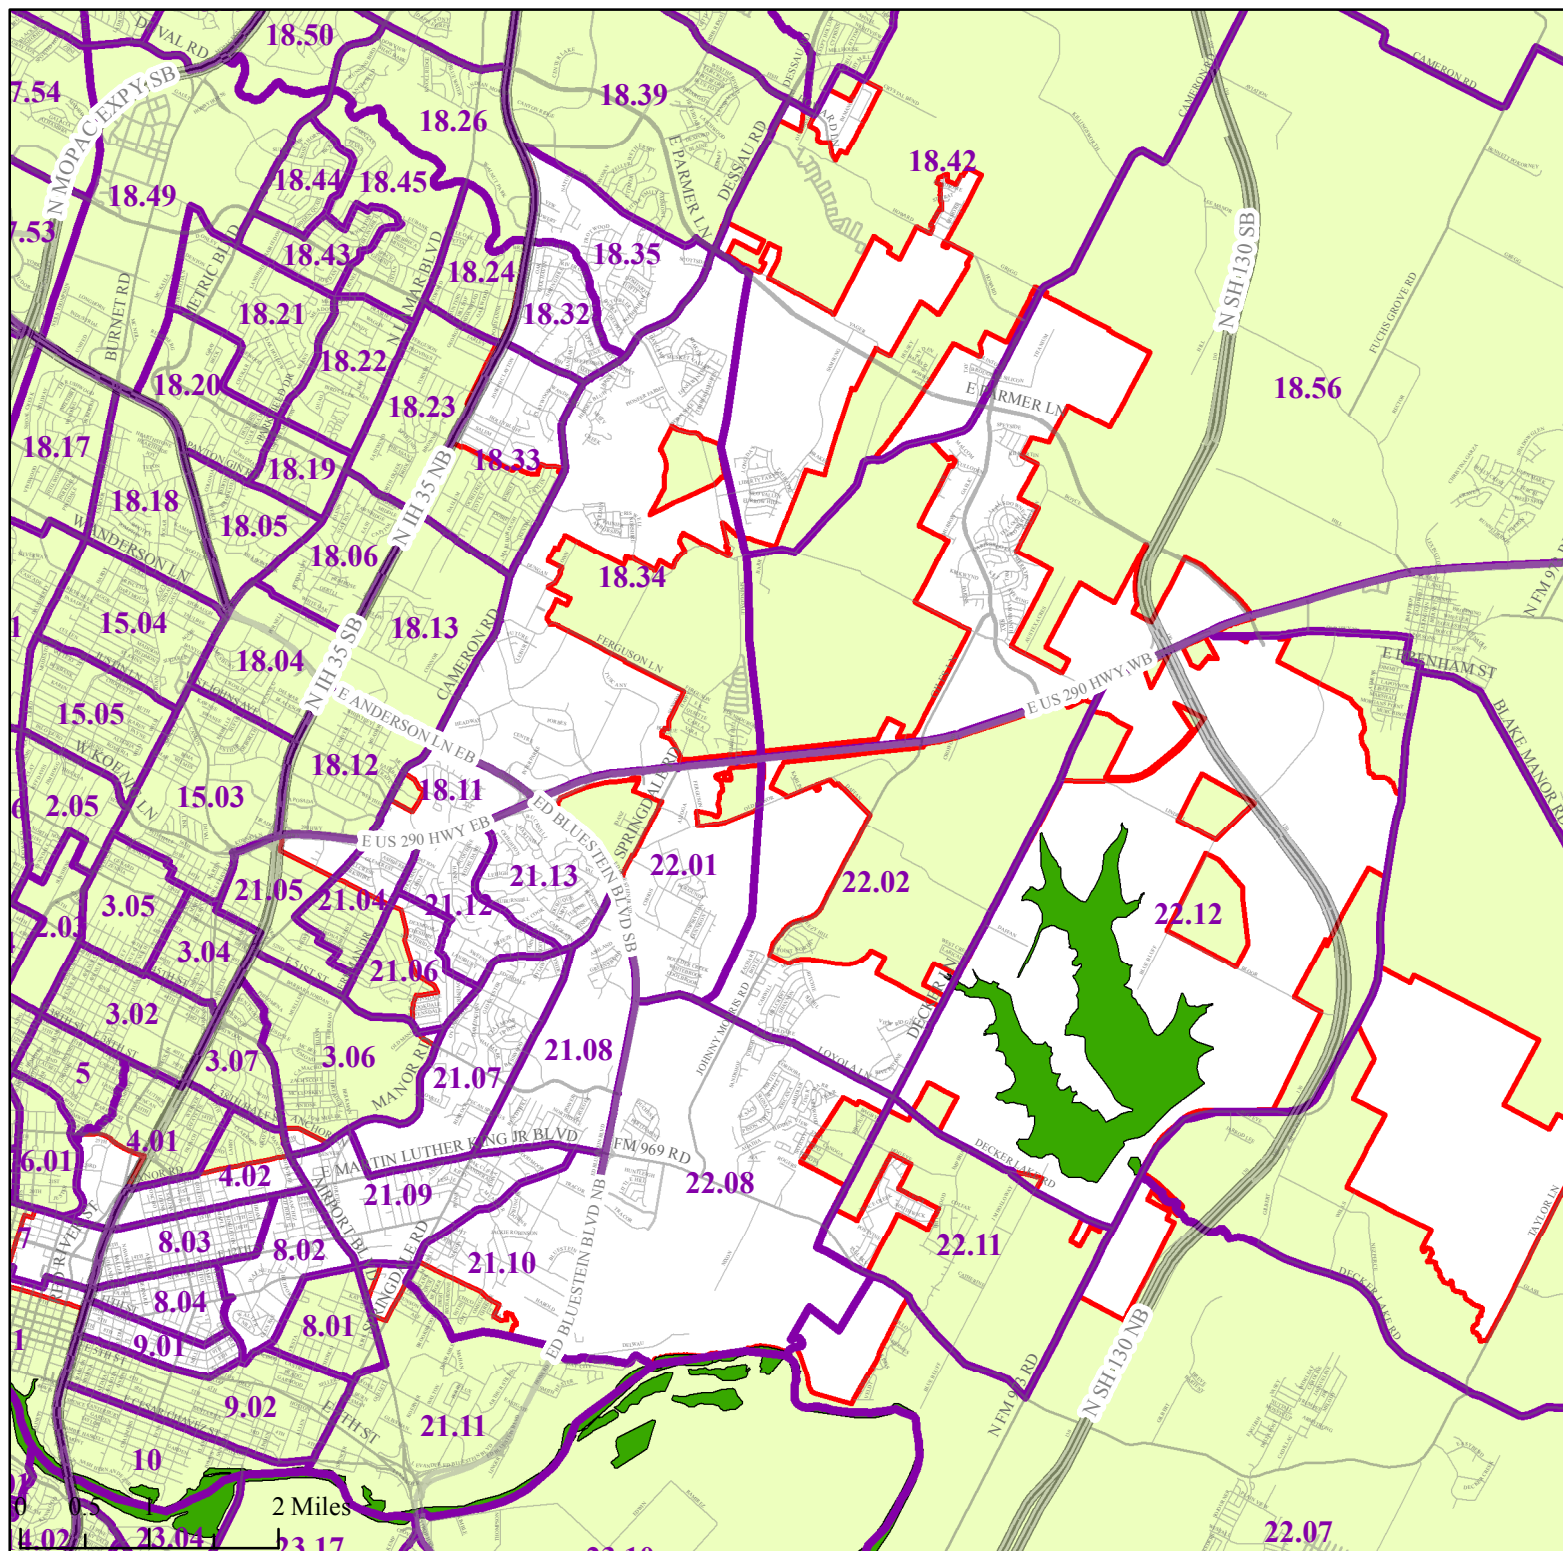

# Census 2010 Census Tracts and City Council Districts

## District 1

Census Tracts

Map produced by Ryan Robinson, City Demographer, Department of Planning, City of Austin. June 2015.