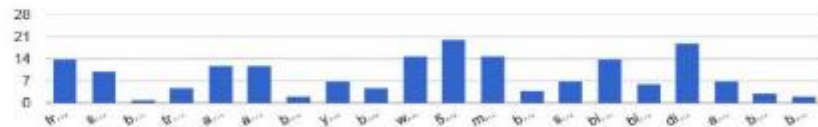

Please check "Active" Park Elements you would like to see at Onion Creek Metro Park

49 total respondents Type: multiple select

Choice	#
Traditional Playground	14
Splash Park	10
Bouncy Castles	1
Trampolines	5
Adventure Playground	12
Adventure Forest	12
Boxcar Racing	2