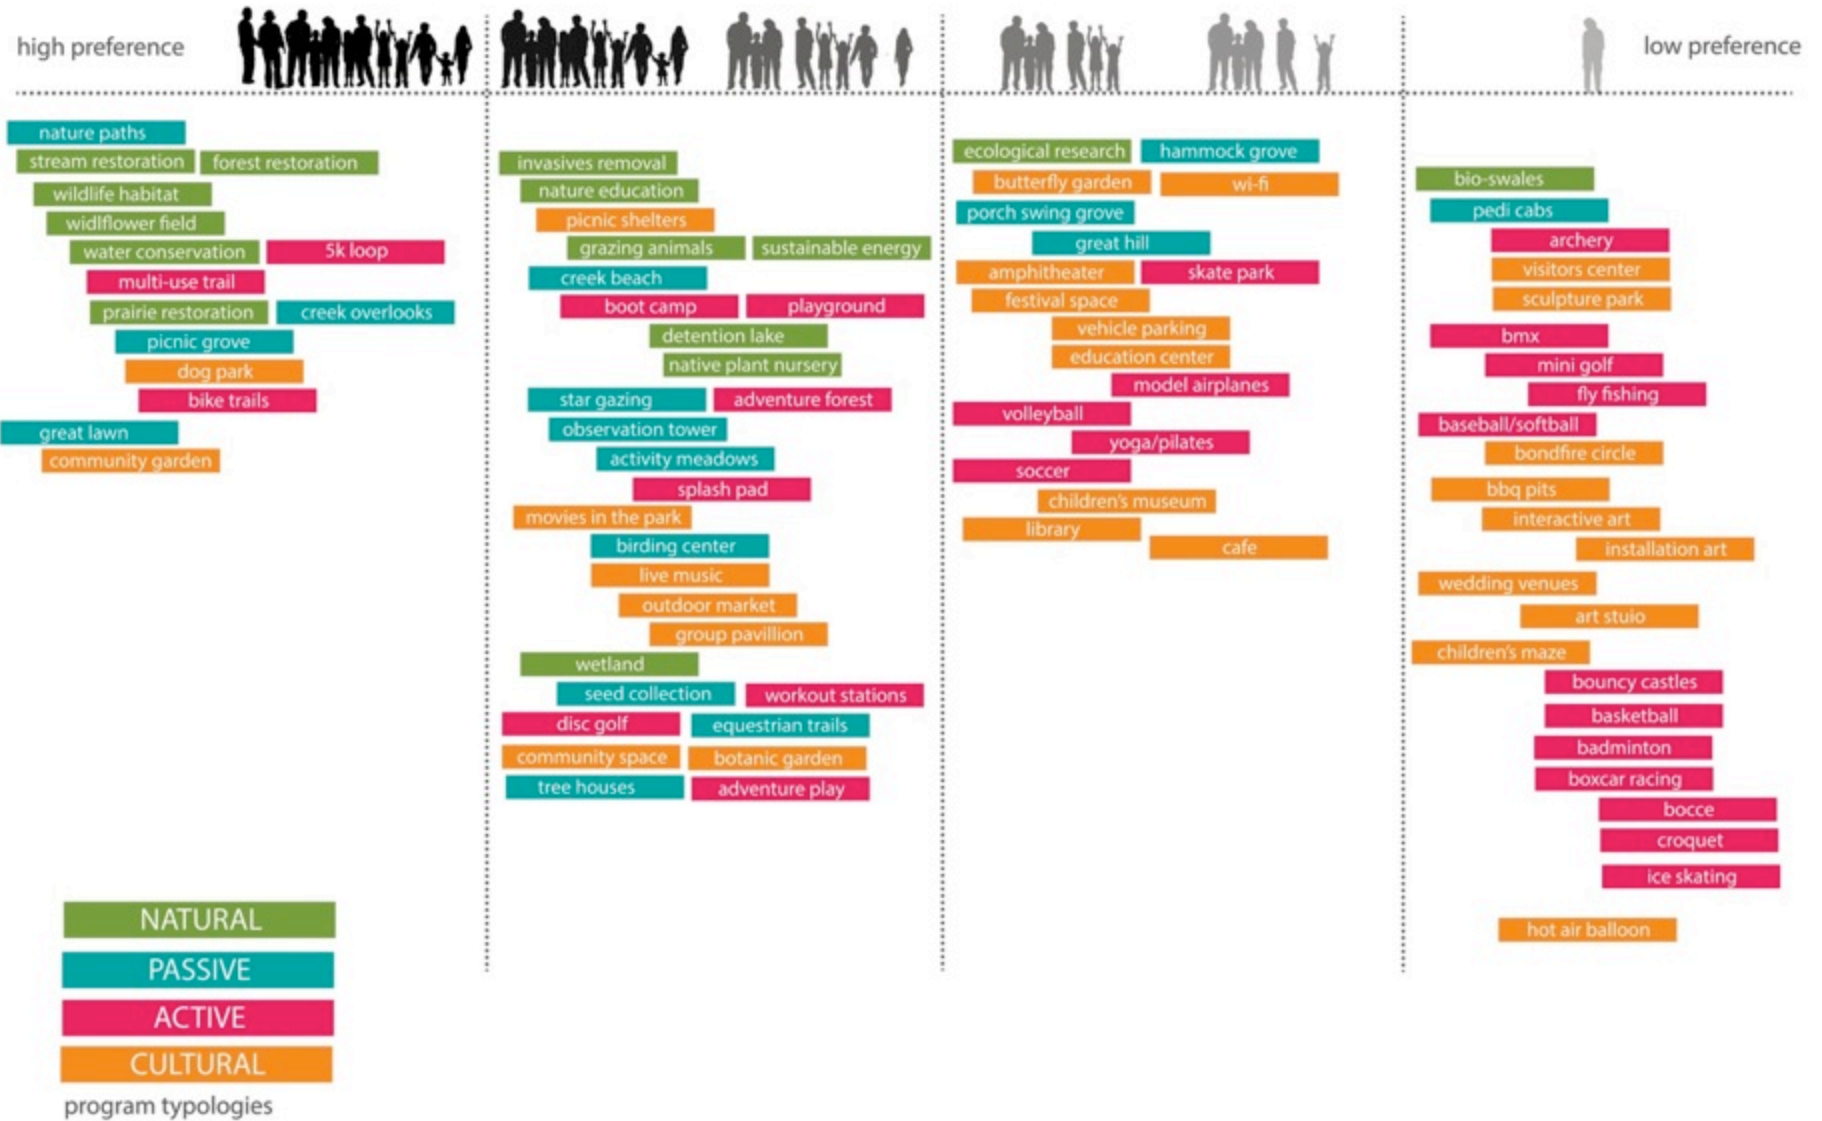

PROGRAM PREFERENCES

community space