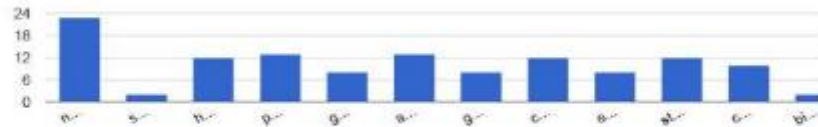

Please check "Passive" Park Elements you would like to see at Onion Creek Metro Park

49 total respondents Type: multiple select