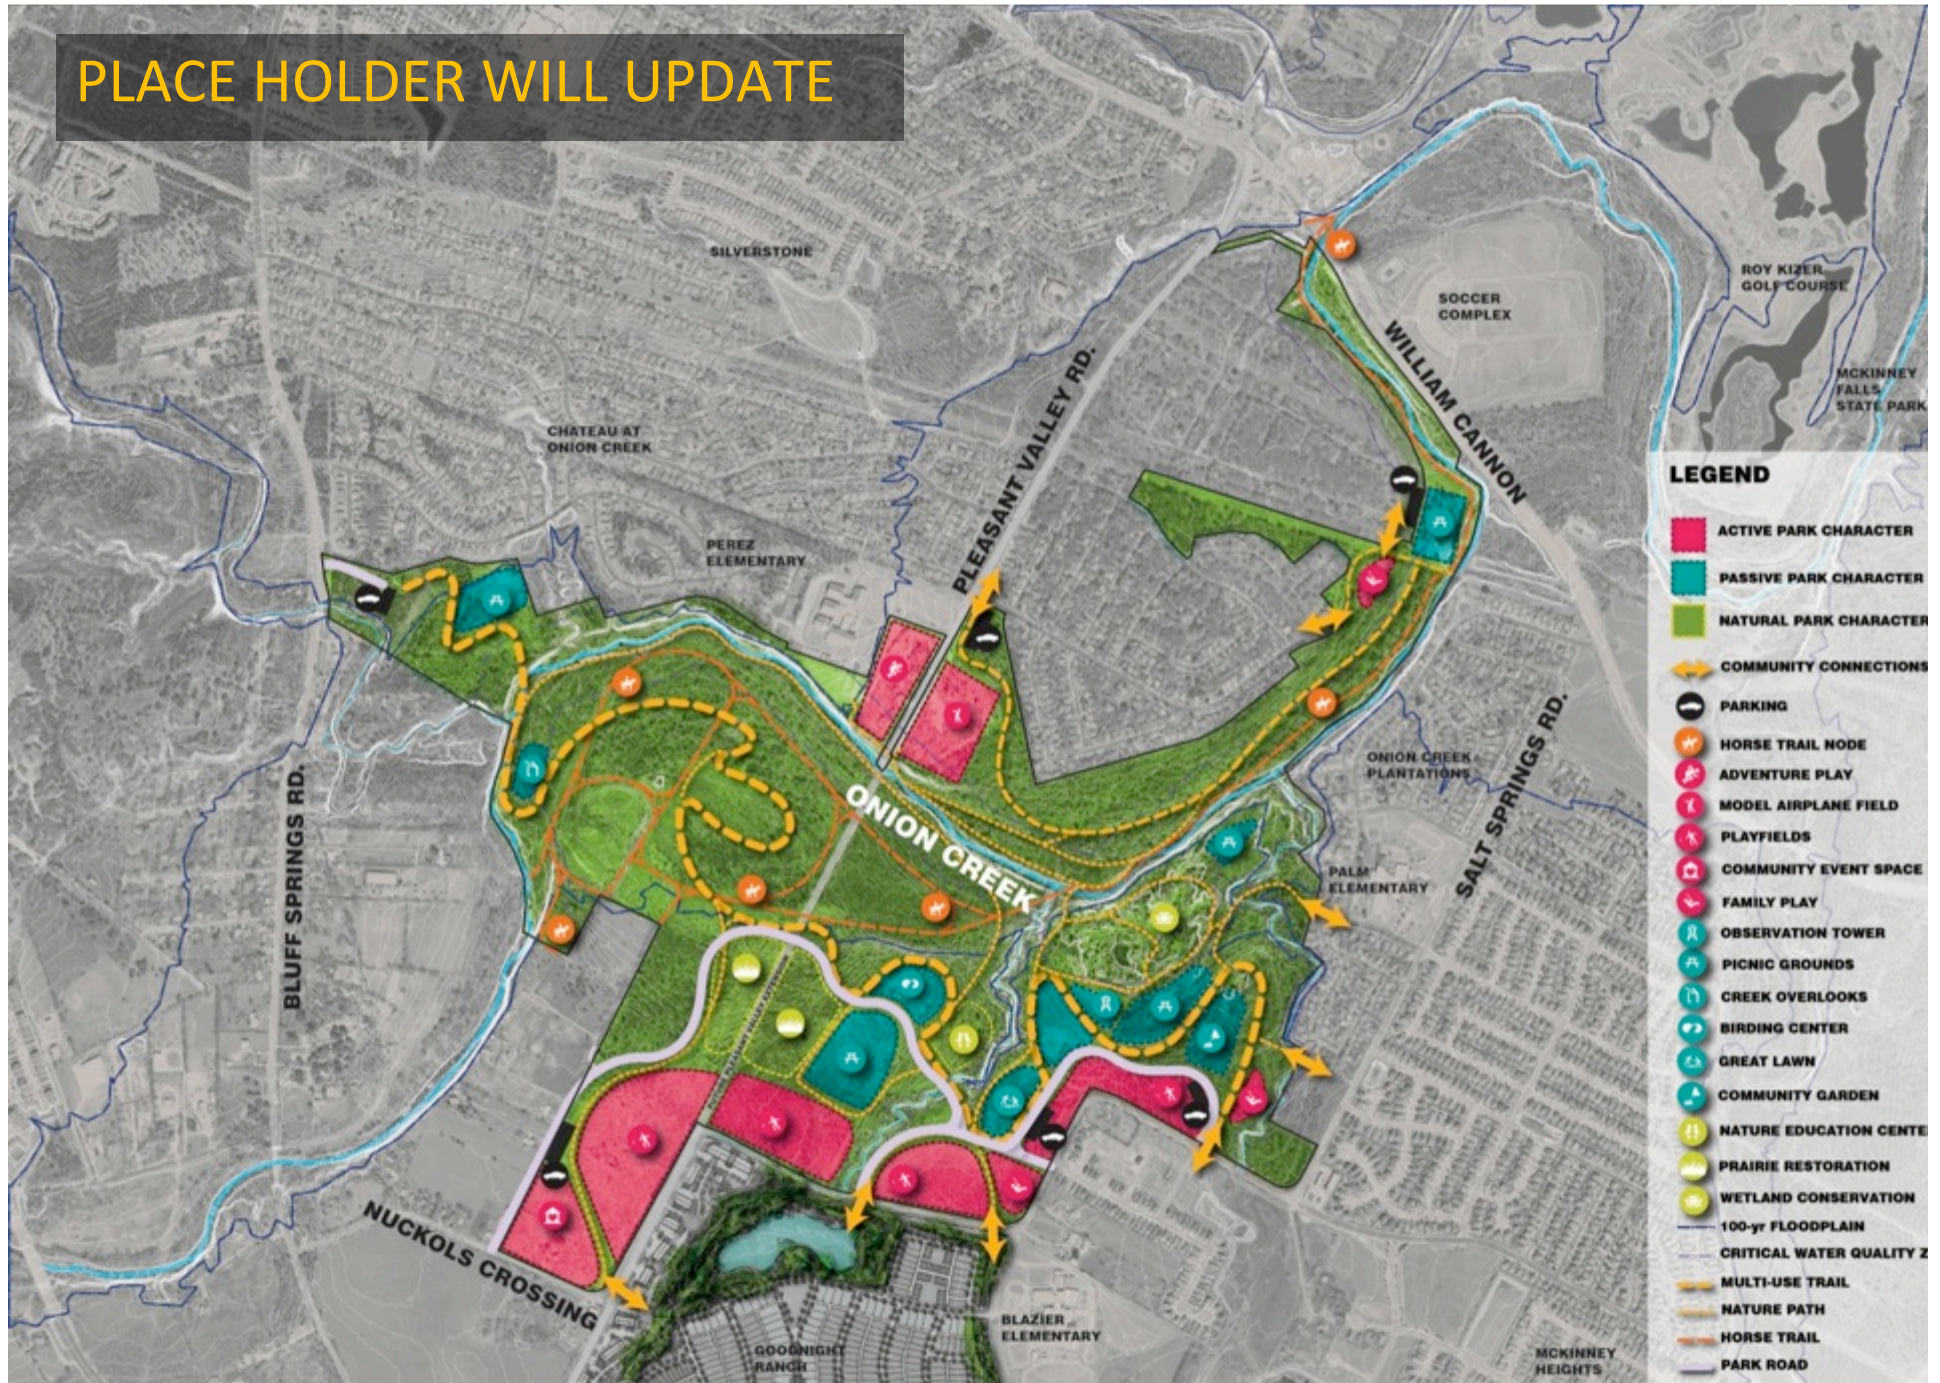

### Cultural (rank 5, 5 being highest)

- Community Space
- Movies in the Park
- Live Music
- Amphitheater
- Wedding Venues
- Festival Space
- Outdoor Market
- Vehicular Parking
- Bonfire Circle
- Visitor's Center
- Education Center
- Children's Museum
- Library
- Community Gardens
- Cafés
- Food Trucks
- Mesquite Bq Pits
- Picnic Shelters
- Group Pavilion
- Dog Park
- Equestrian Camp
- Installation Art
- Interactive Art
- Art Studio
- Sculpture Park
- Butterfly Garden
- Botanic Gardens
- Children's Maze
- Hot Air Balloon
- Model Airplanes
- Wireless Hub

# OUTREACH

Please check "Passive" Park Elements you would like to see at Onion Creek Metro Park

49 total respondents Type: multiple select

Choice	#
Nature Paths	23
Seed Collection	2
Hammock Grove	12
Porch Swing Grove	13
Great Lawn	8
Activity Meadows	13
Great Hill	8
Creek Benches	12
Equestrian Trails	8
Star Gazing	12
Creek Overlooks	10
Birding Center	2
Picnic Grove	16
Treehouses	14
Pedi Cals	2
Observation Tower	6
other	15
Don't know	1

Please check "Active" Park Elements you would like to see at Onion Creek Metro Park

49 total respondents Type: multiple select

Choice	#
Traditional Playground	14
Splash Park	10
Bouncy Castles	1
Trampolines	5
Adventure Playground	12
Adventure Forest	12
Boxcar Racing	2

# PROGRAM PREFERENCES

community space

PLACE HOLDER WILL UPDATE

- LEGEND**
- ACTIVE PARK CHARACTER
  - PASSIVE PARK CHARACTER
  - NATURAL PARK CHARACTER
  - COMMUNITY CONNECTIONS
  - PARKING
  - HORSE TRAIL NODE
  - ADVENTURE PLAY
  - MODEL AIRPLANE FIELD
  - PLAYFIELDS
  - COMMUNITY EVENT SPACE
  - FAMILY PLAY
  - OBSERVATION TOWER
  - PICNIC GROUNDS
  - CREEK OVERLOOKS
  - BIRDING CENTER
  - GREAT LAWN
  - COMMUNITY GARDEN
  - NATURE EDUCATION CENTER
  - PRAIRIE RESTORATION
  - WETLAND CONSERVATION
  - 100-yr FLOODPLAIN
  - CRITICAL WATER QUALITY Z
  - MULTI-USE TRAIL
  - NATURE PATH
  - HORSE TRAIL
  - PARK ROAD