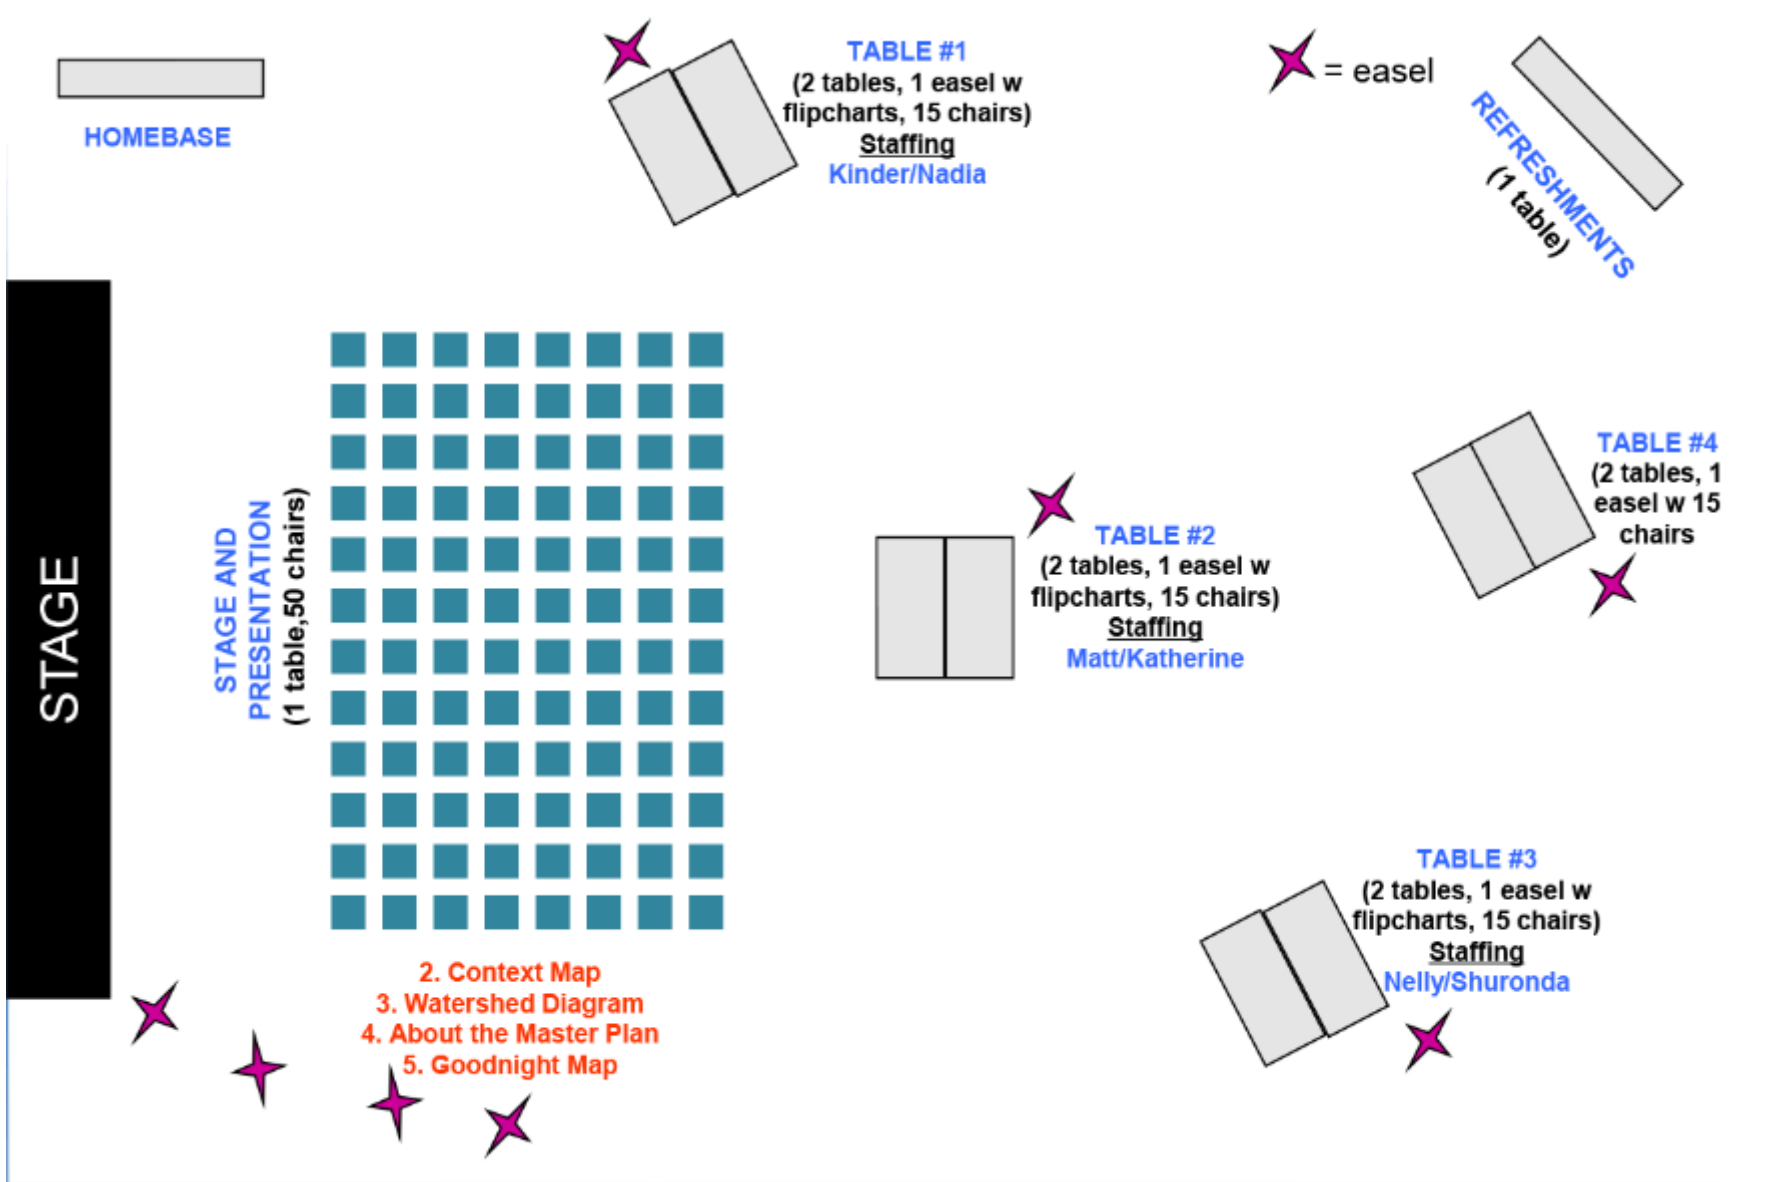

# PROGRAM PREFERENCES

community space

PLACE HOLDER WILL UPDATE

- LEGEND**
- ACTIVE PARK CHARACTER
  - PASSIVE PARK CHARACTER
  - NATURAL PARK CHARACTER
  - COMMUNITY CONNECTIONS
  - PARKING
  - HORSE TRAIL NODE
  - ADVENTURE PLAY
  - MODEL AIRPLANE FIELD
  - PLAYFIELDS
  - COMMUNITY EVENT SPACE
  - FAMILY PLAY
  - OBSERVATION TOWER
  - PICNIC GROUNDS
  - CREEK OVERLOOKS
  - BIRDING CENTER
  - GREAT LAWN
  - COMMUNITY GARDEN
  - NATURE EDUCATION CENTER
  - PRAIRIE RESTORATION
  - WETLAND CONSERVATION
  - 100-yr FLOODPLAIN
  - CRITICAL WATER QUALITY Z
  - MULTI-USE TRAIL
  - NATURE PATH
  - HORSE TRAIL
  - PARK ROAD