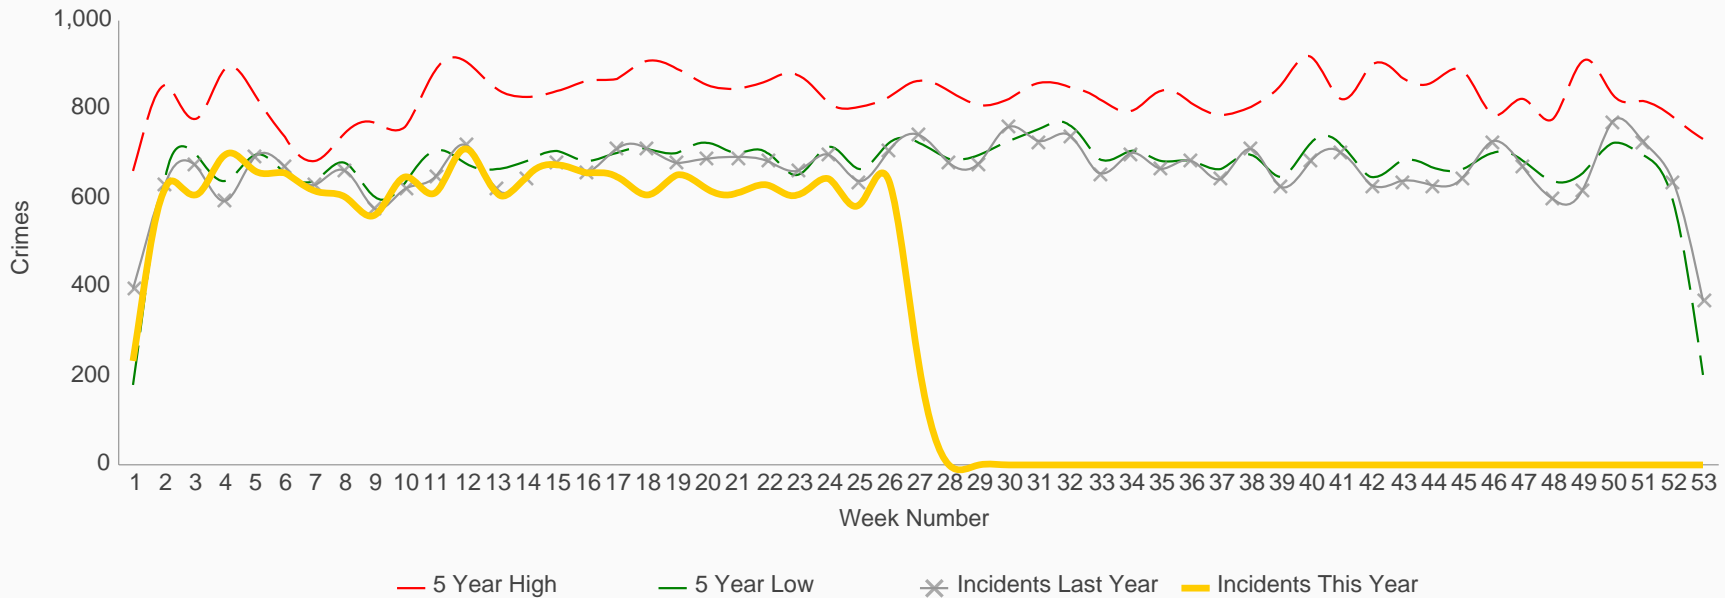

# APD **★★★★★** COMPSTAT Reports as of 6/30/2016

VIOLENT

PROPERTY

Offense Category	MTD	MTD LY	MTD % Var	YTD	YTD LY	YTD % Var
BURGLARY NON RESIDENCE	140	103	36%	906	704	29%
BURGLARY RESIDENCE	242	253	-4%	1,665	1,724	-3%
AUTO THEFT	206	141	46%	1,060	1,081	-2%
BOV	726	859	-15%	4,501	5,089	-12%
OTHER THEFT	1,214	1,573	-23%	8,159	8,627	-5%
<b>Total</b>	<b>2,528</b>	<b>2,929</b>	<b>-14%</b>	<b>16,291</b>	<b>17,225</b>	<b>-5%</b>

Citywide PROPERTY Crime (All)  5 Year High  5 Year Low  Incidents Last Year  Incidents This Year

Week No.	11	12	14	15	16	23	24
Event	SXSW	SXSW	Relays	COTA - Grand Prix	Reggae Fest	COTA - X Games	ROT Rally