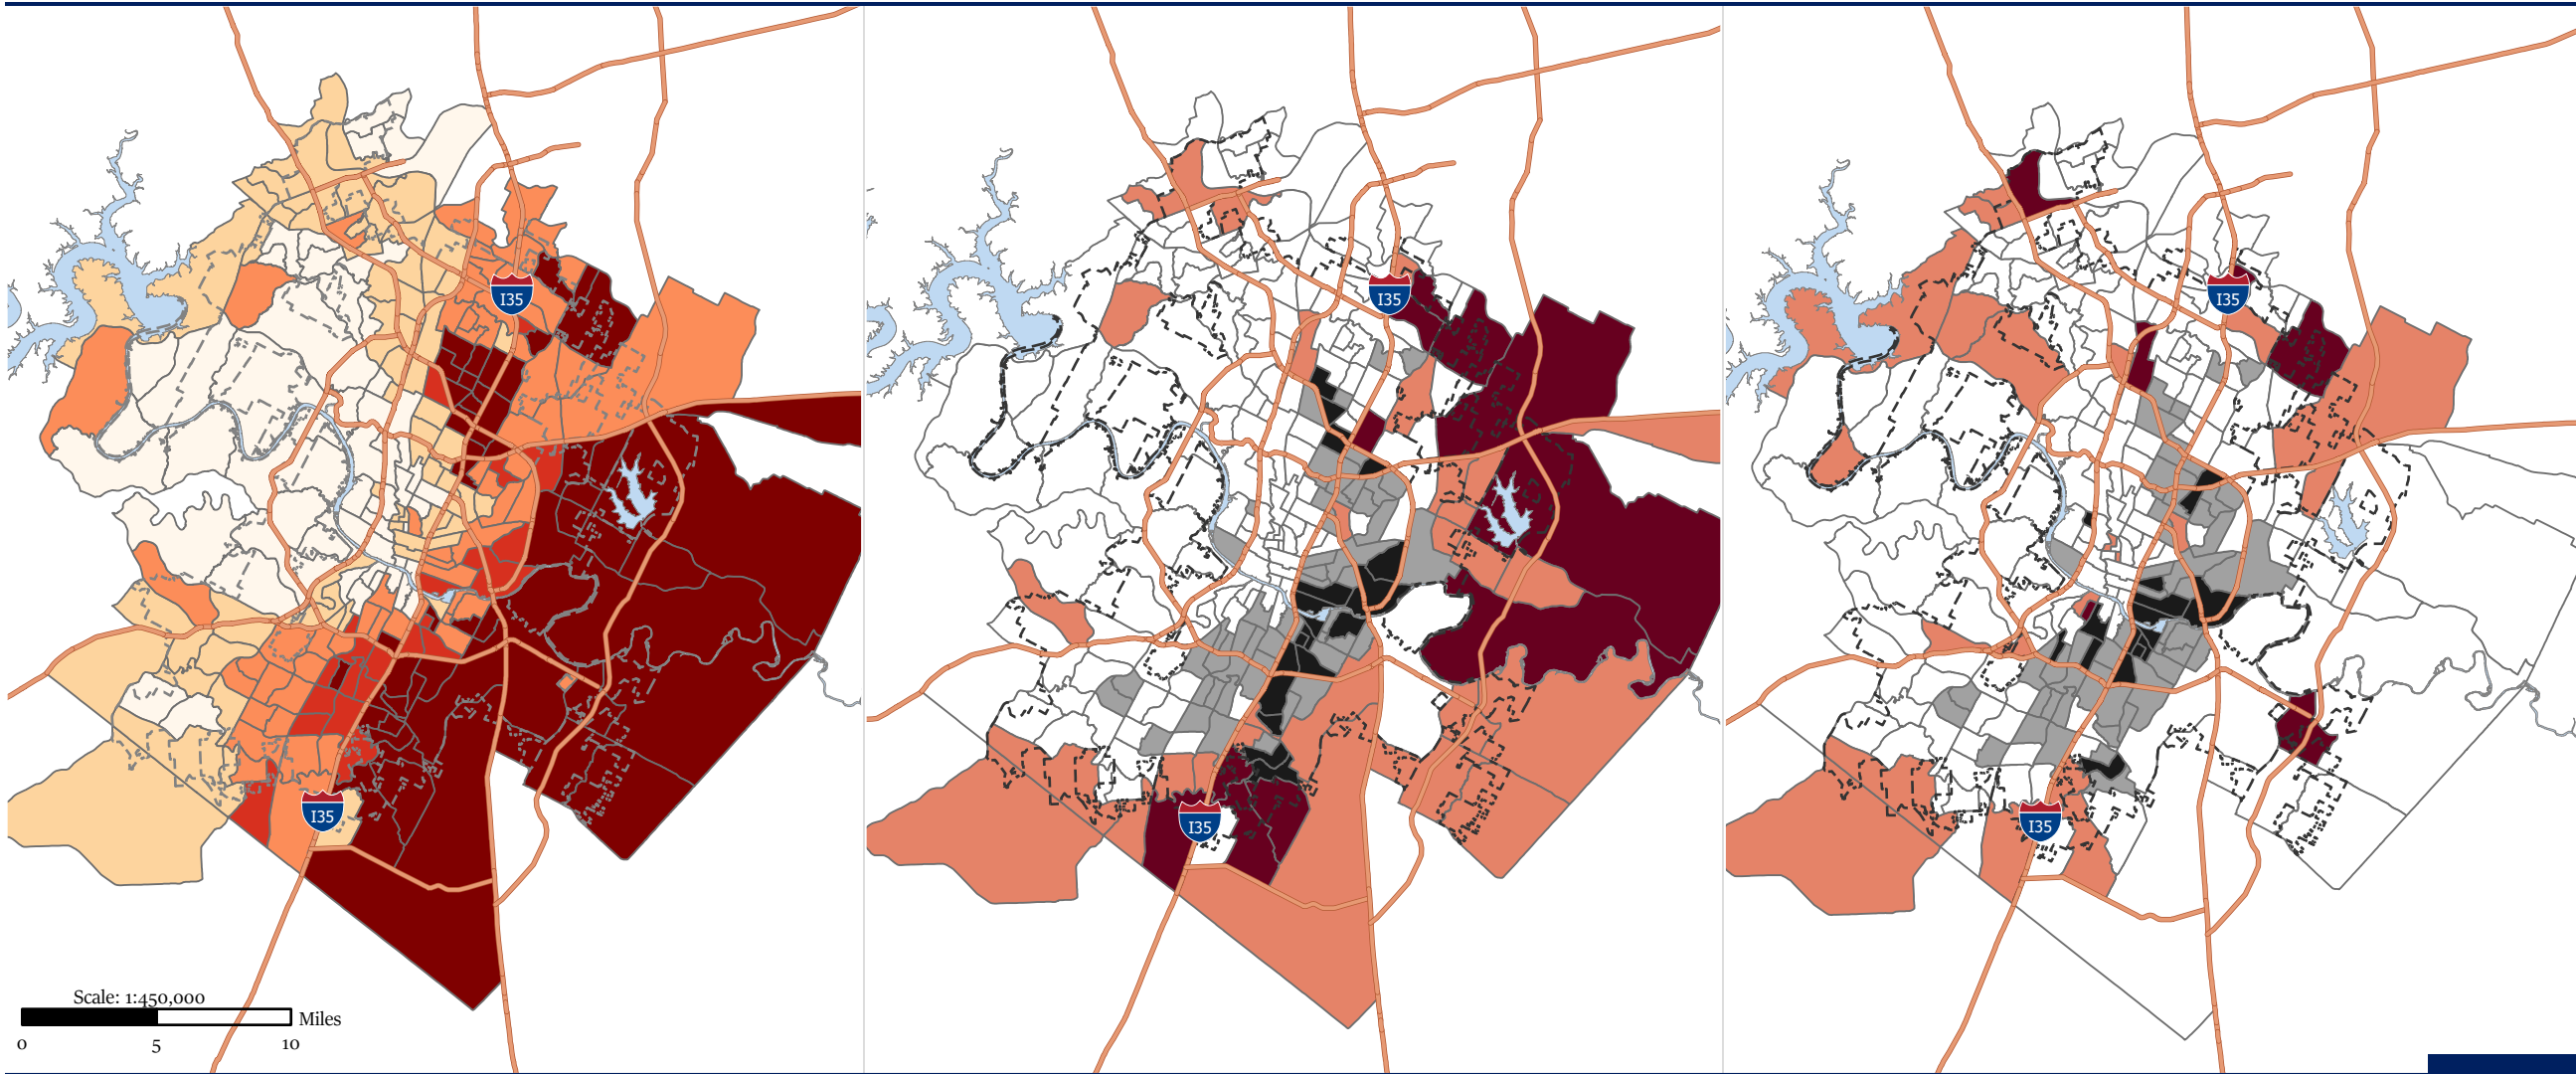

Austin Demographic Landscape

Hispanic/Latino Geographic Distribution by Census Tract

2020 Population

Percent of Total

Percentage of the Total Population that is of Hispanic Origin

Author/Date: City of Austin
Housing and Planning Department
8.24.2021
Credit: U.S. Census Bureau, 2020 Decennial Census P.L. 94-171 File

2010-2020 Population

Numeric Change

Total change in the population that is of Hispanic Origin

2010-2020 Population

Percent Change

Percent change in the population that is of Hispanic Origin