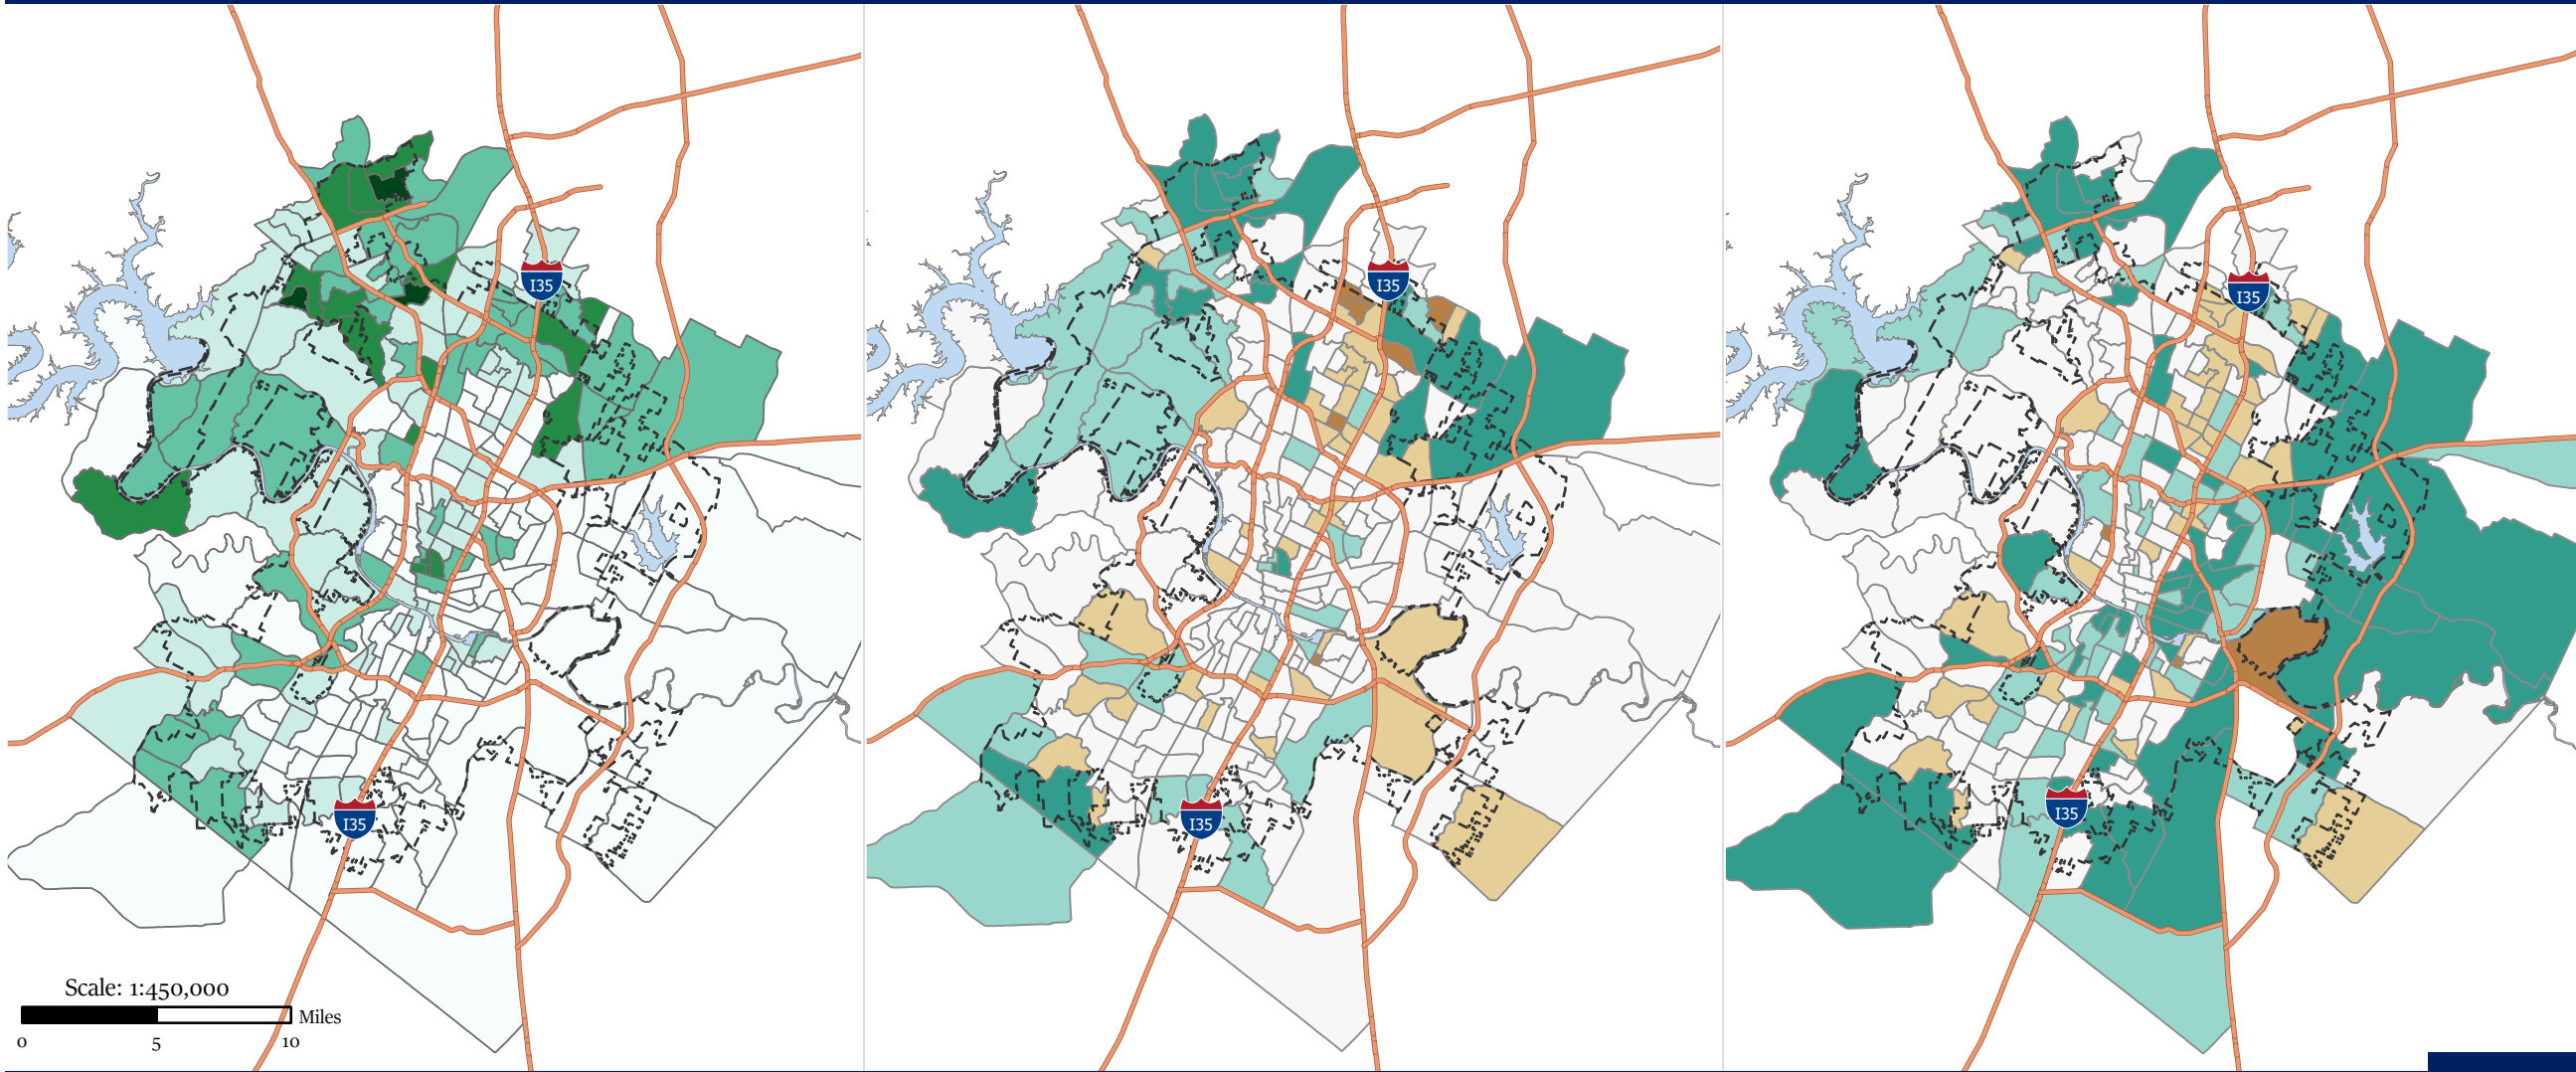

Austin Demographic Landscape

Non-Hispanic Asian Geographic Distribution by Census Tract

2020 Population

Percent of Total

Percentage of the Total Population that is Non-Hispanic Asian

Author/Date: City of Austin
Housing and Planning Department
8.24.2021

Credit: U.S. Census Bureau, 2020 Decennial Census P.L. 94-171 File

2010-2020 Population

Numeric Change

Total change in the population that is Non-Hispanic Asian

2010-2020 Population

Percent Change

Percent change in the population that is Non-Hispanic Asian