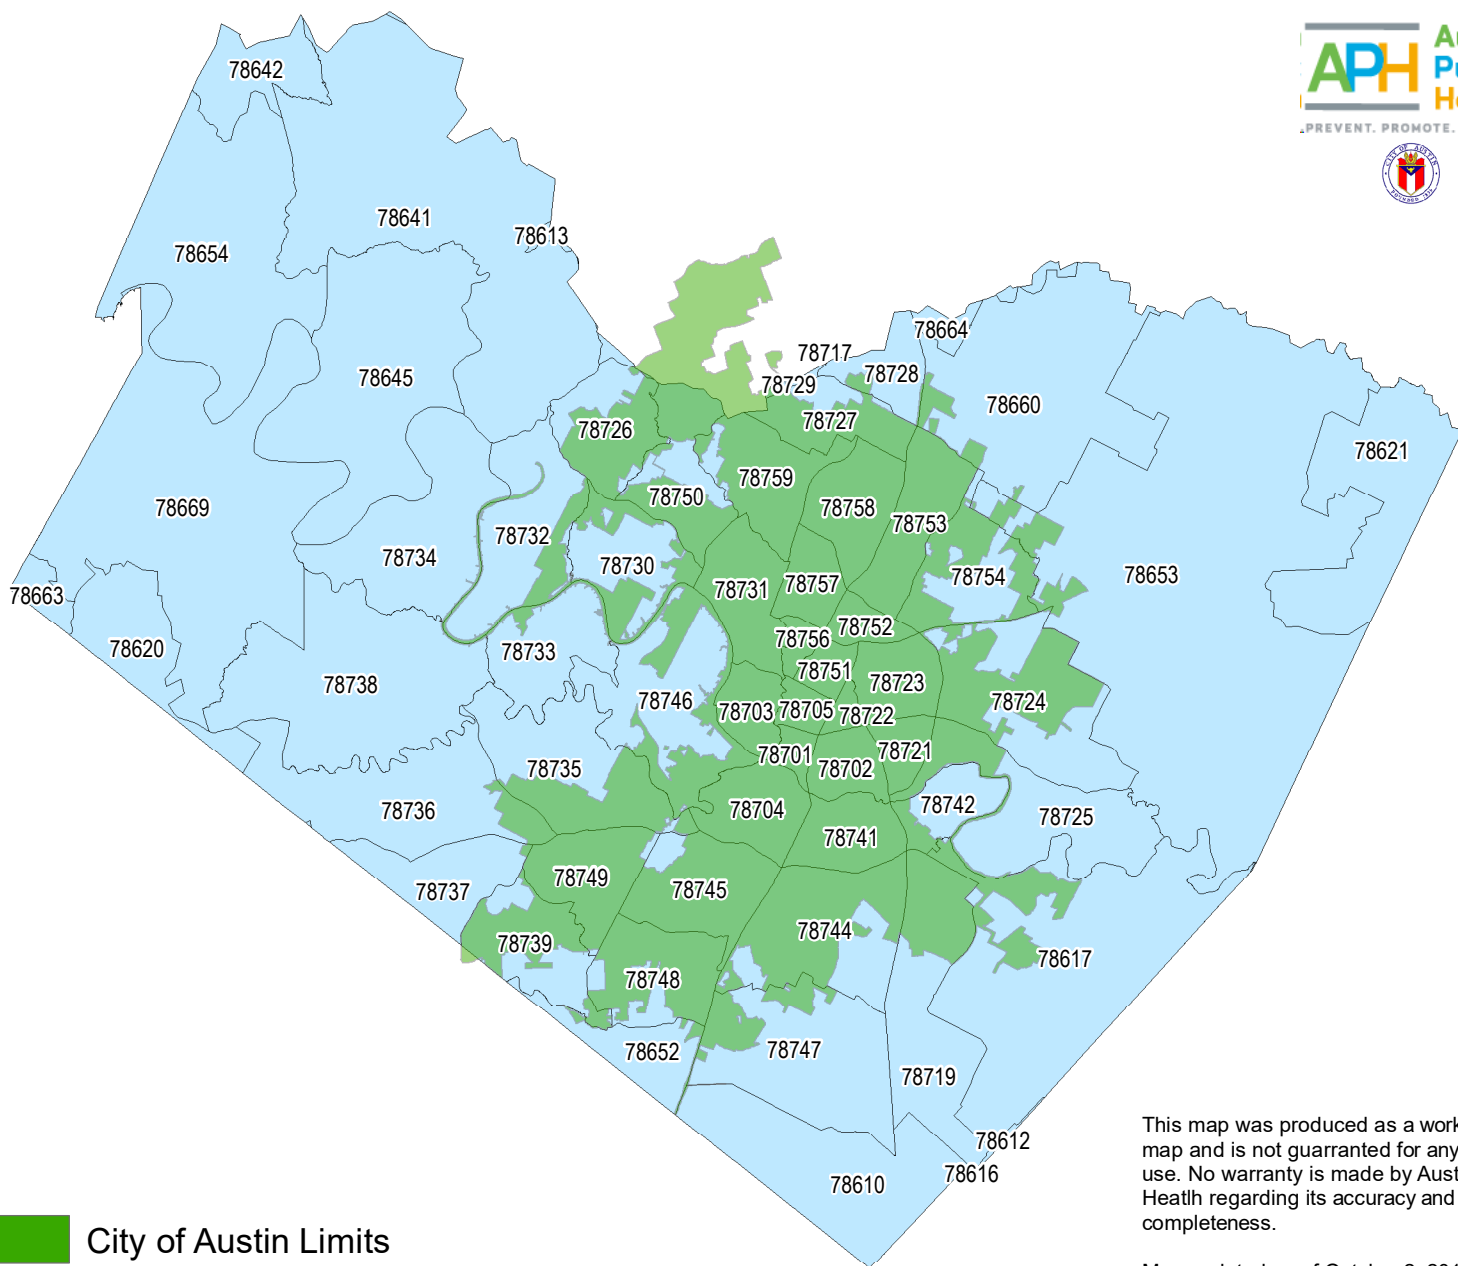

Austin Public Health
 Environmental Health Services Division
 Arbovirus Surveillance 2019

City of Austin Limits

As of October 2, 2019, there are not any positive mosquito pools in any Austin or Travis County zip code.

This map was produced as a working staff map and is not guaranteed for any other use. No warranty is made by Austin Public Health regarding its accuracy and completeness.

Map updated as of October 2, 2019.

For the status of West Nile Virus cases in humans across the state, including Travis County, [click here](#).