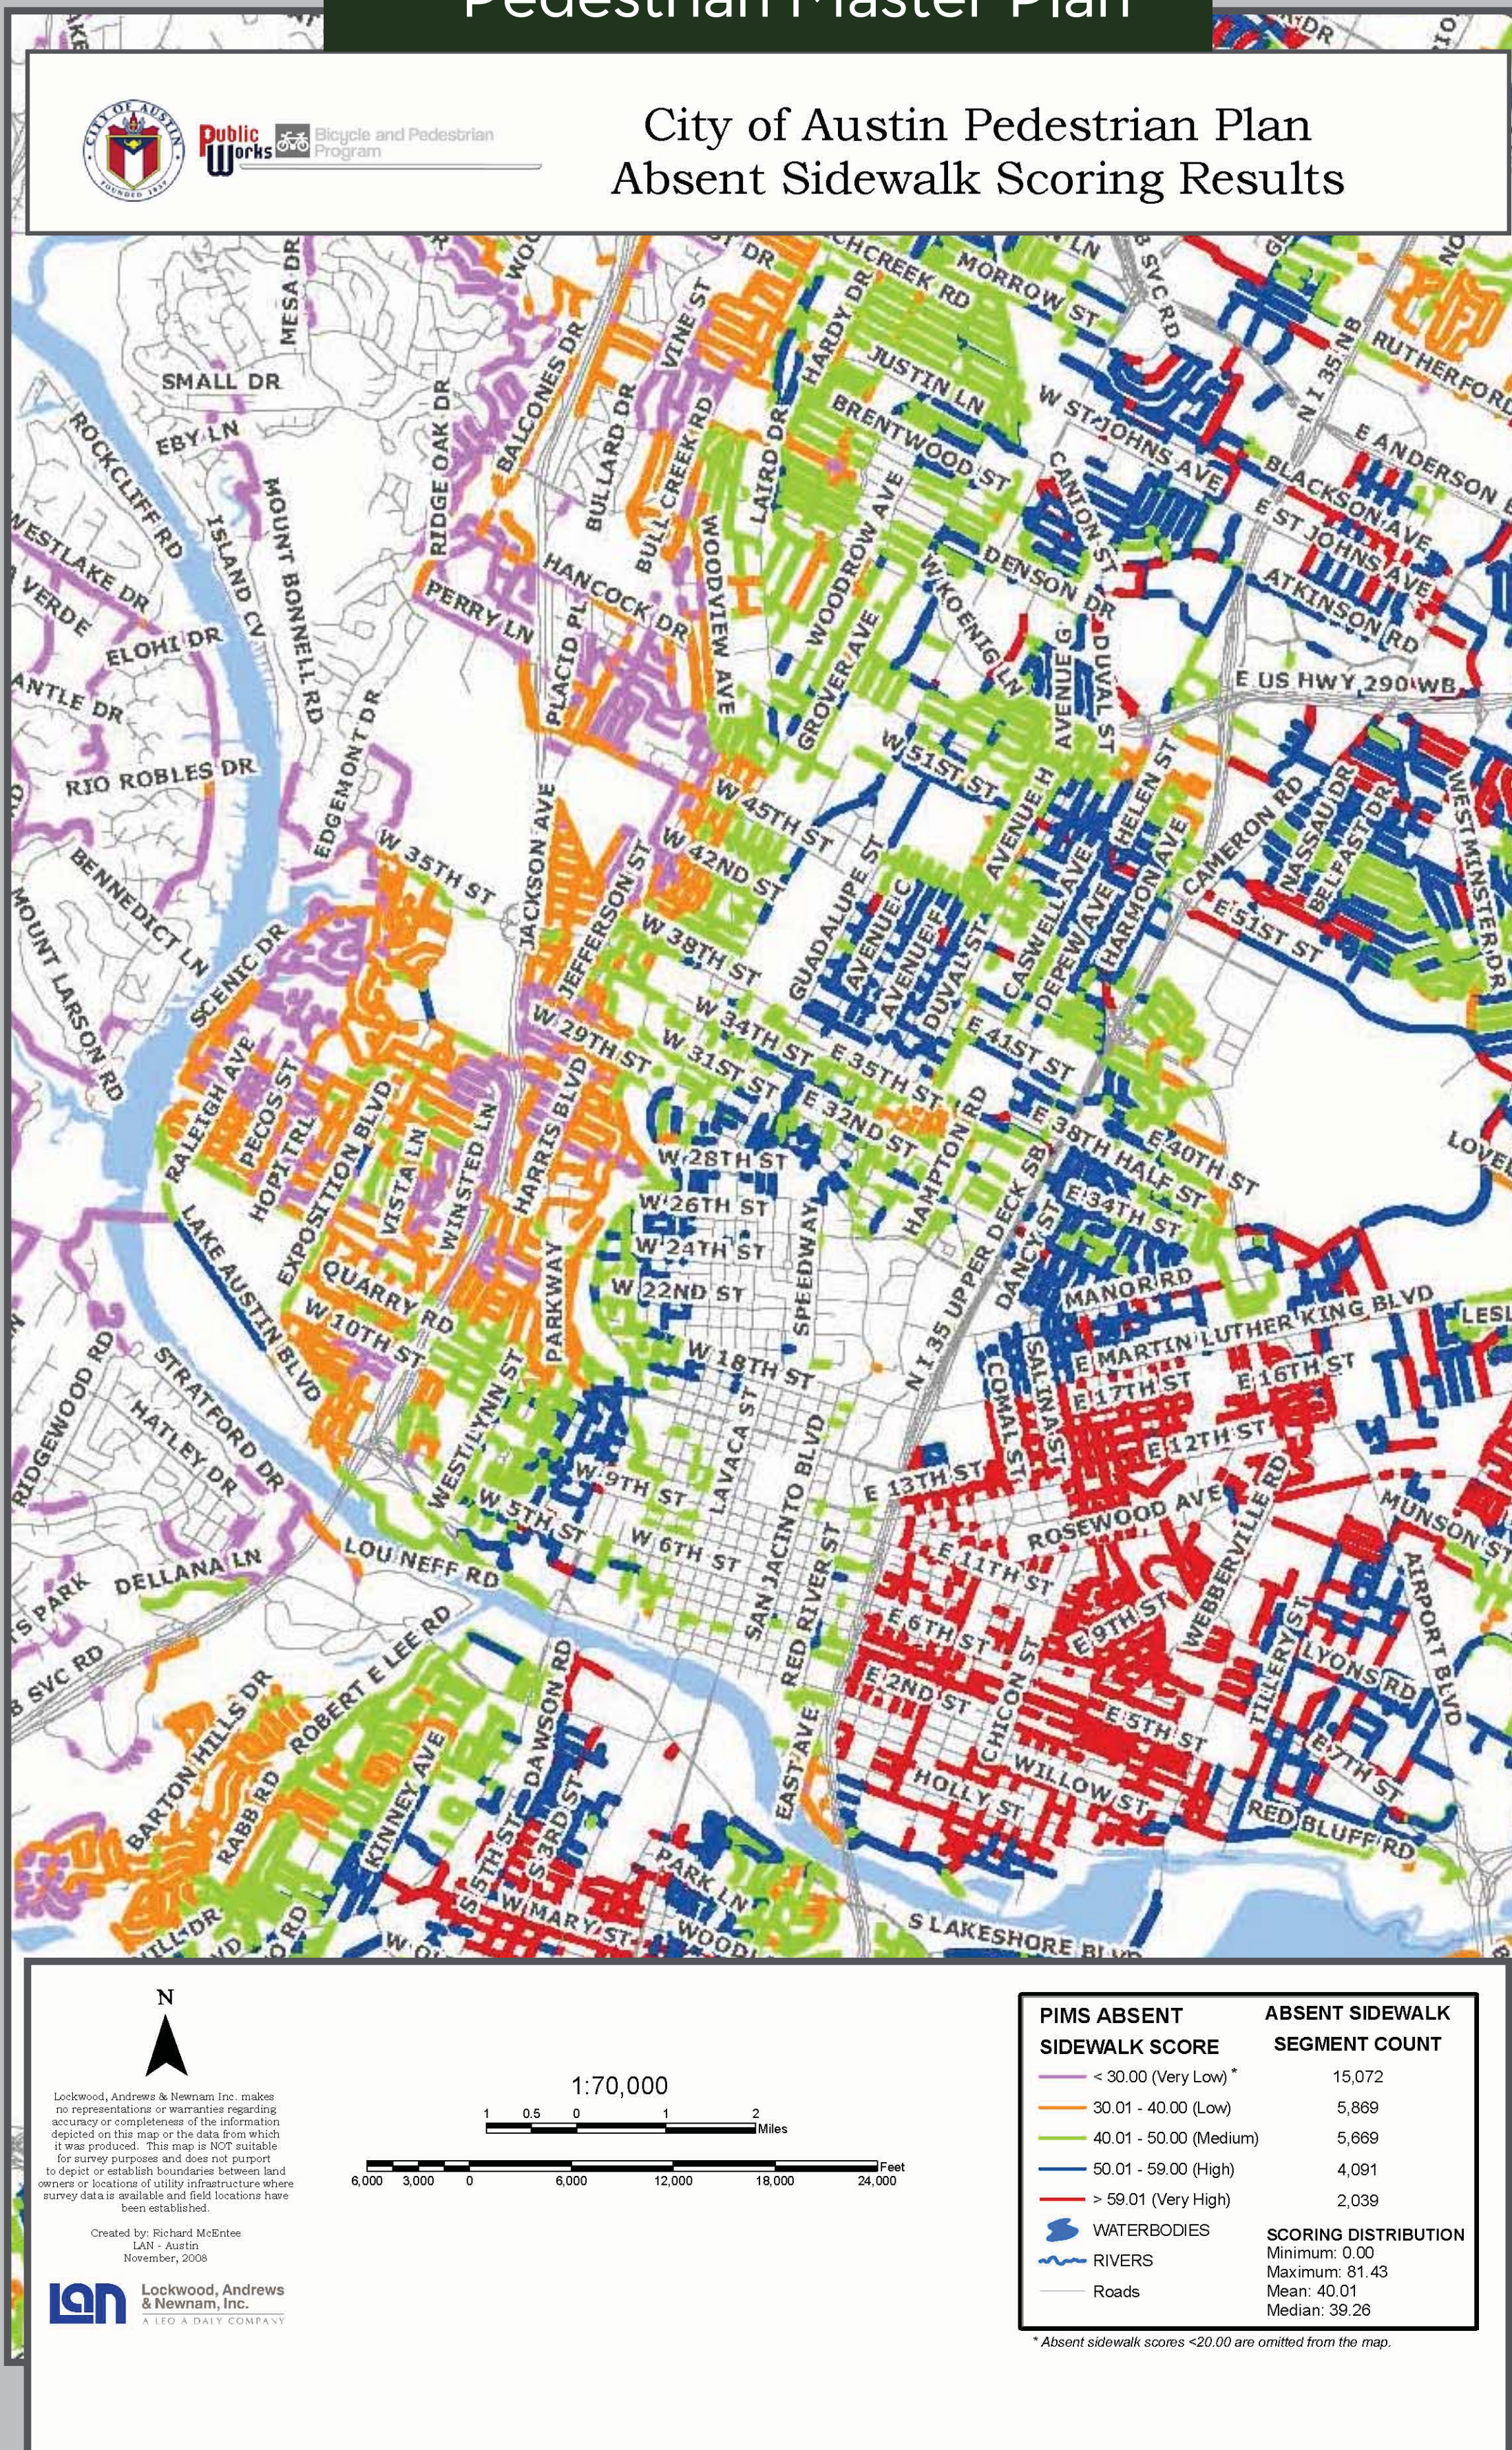

Other Austin Area Plans

Pedestrian Master Plan

University Neighborhood Overlay Zoning

UT Austin Campus Master Plan