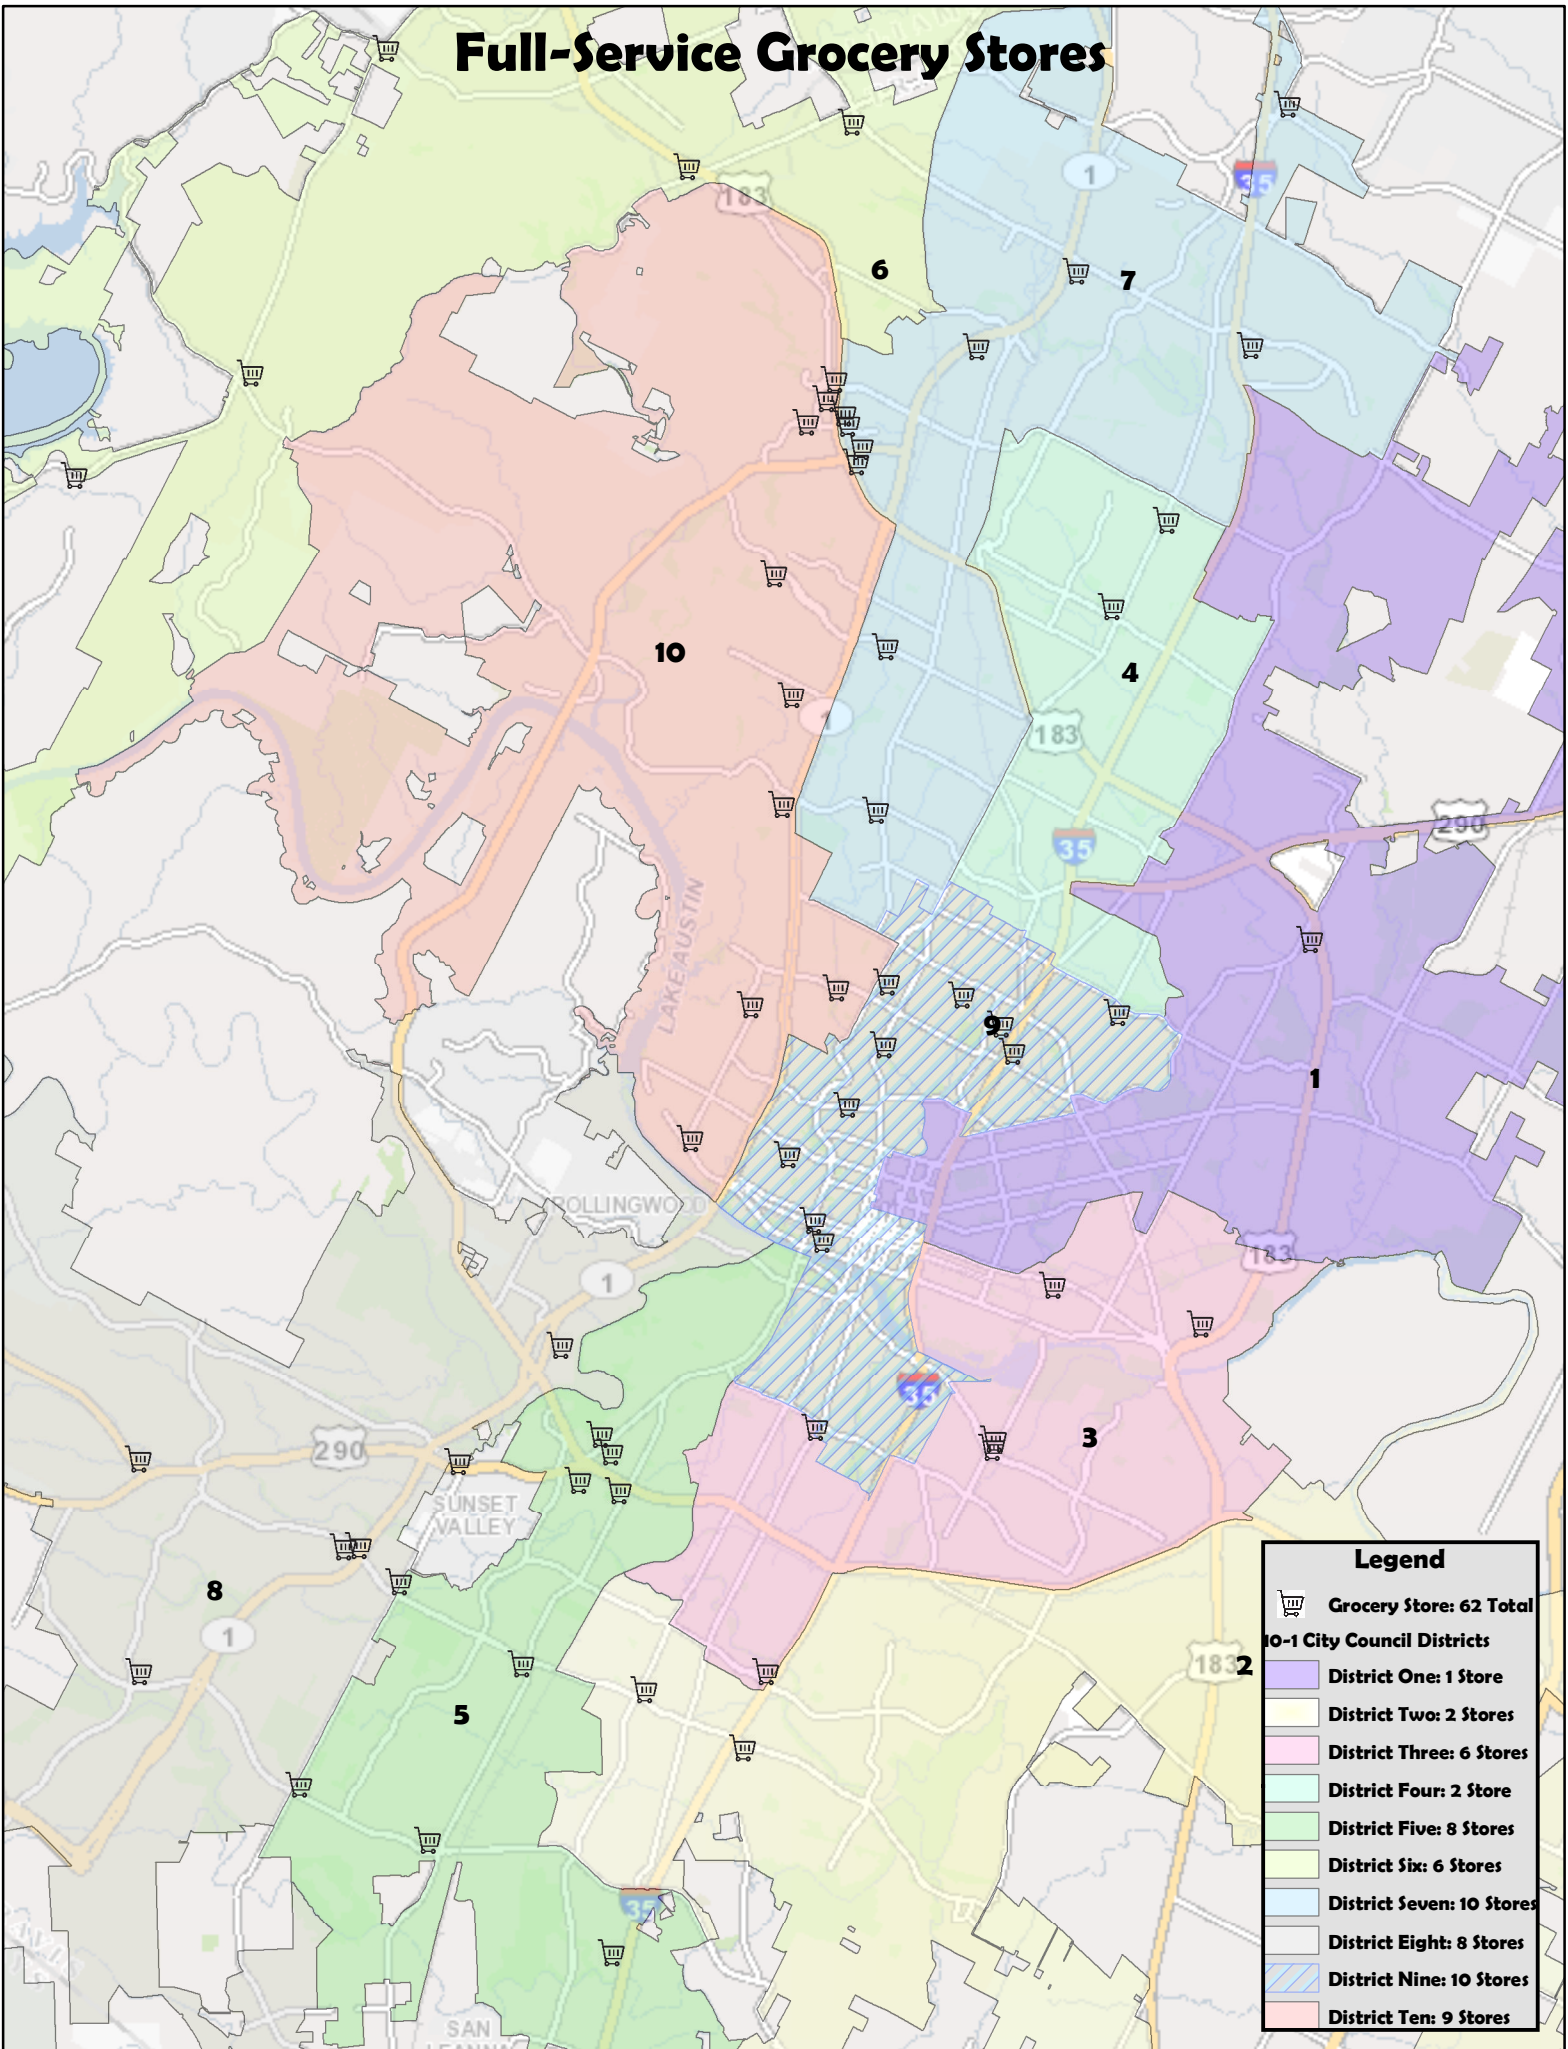

Full-Service Grocery Stores

Legend

-  Grocery Store: 62 Total
- 10-1 City Council Districts**
-  District One: 1 Store
-  District Two: 2 Stores
-  District Three: 6 Stores
-  District Four: 2 Store
-  District Five: 8 Stores
-  District Six: 6 Stores
-  District Seven: 10 Stores
-  District Eight: 8 Stores
-  District Nine: 10 Stores
-  District Ten: 9 Stores