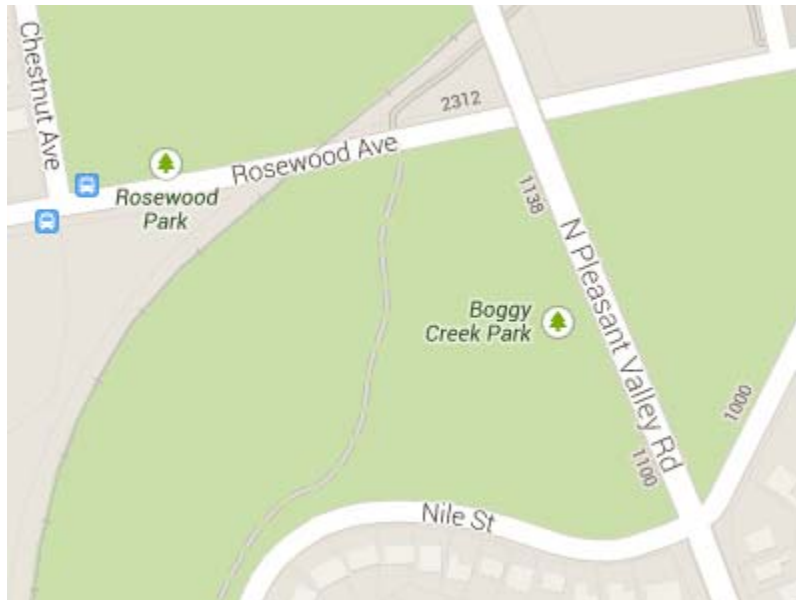

Mason Leland Moore and Joel Nolan

Albedo

Location: Boggy Creek Greenbelt
1114 Nile St., Austin, TX 78702

Duration: 3 weeks

Install date: November 2013

De-install date: December 2013

Materials: industrial plastic wrap

Video: <http://youtu.be/WwOT2W4HVes>