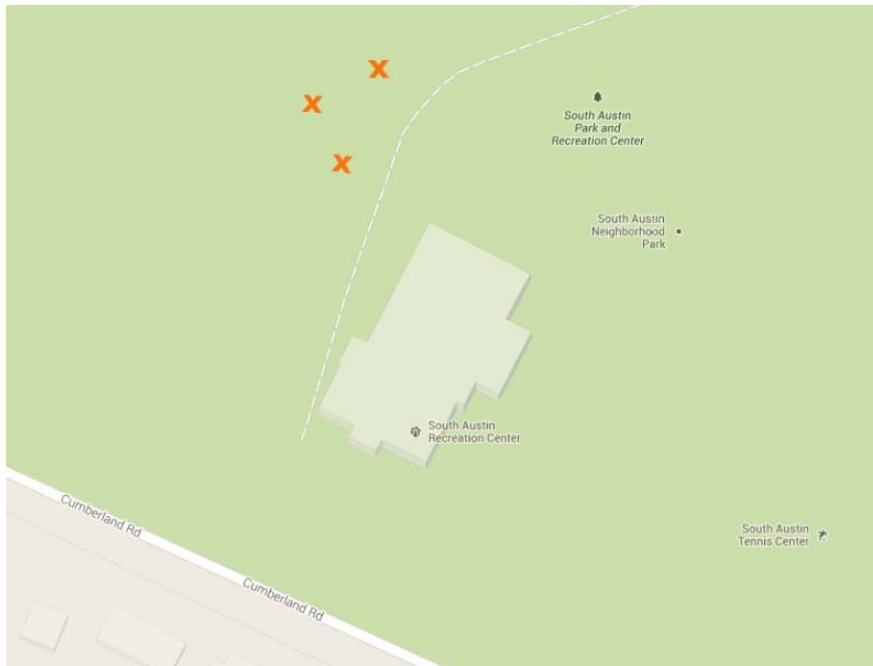

Amy Scofield
Treevolution

Location: South Austin Park
1100 Cumberland Rd., Austin, TX 78704

Install date: December 2013
De-install date: May 2014

Materials: recycled orange trash fencing,
industrial PVC

Video: <http://youtu.be/NKLU7r0kawM>