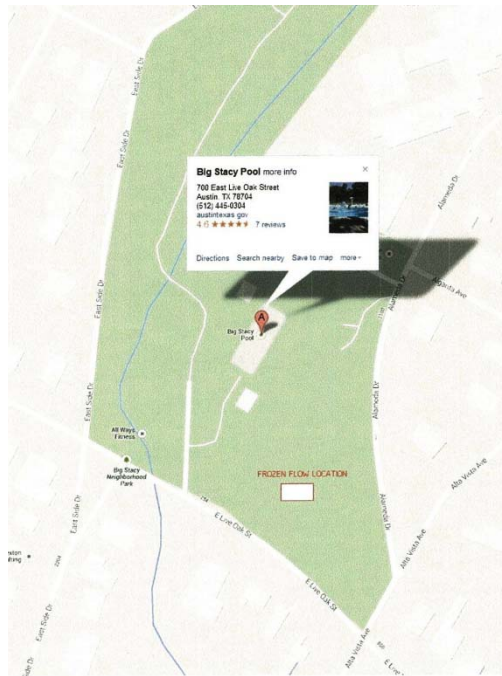

Juan Deleon

Frozen Flow

Location: Big Stacy Park
700 E. Live Oak St., Austin, TX 78704

Duration: 4 months
Install date: March 2014
De-install date: June 2014

Materials: marine grade plywood, threaded rod, rubber spacers

Video: <http://youtu.be/wQrUbn00rjE>