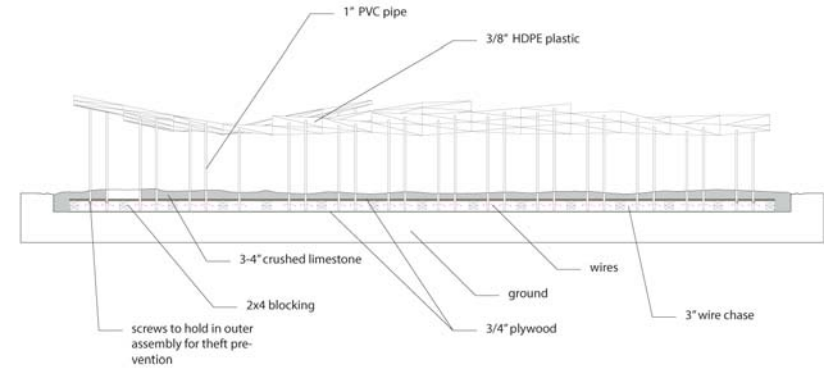

Jacob Villanueva and Jeff Clarke

Below

Location: Boggy Creek Greenbelt

Duration: 1st installation – 2 weeks

Install date: November 16, 2013

De-install date: November 29, 2013

Duration: 2nd installation – 1 week

Install date: April 19, 2014

De-install date: April 27, 2014

Materials: wood, fabric, projectors, Generator

Video: <http://youtu.be/cZTUAHF9r8s>

A computer will receive data from the website converting the data to signals that are displayed in each triangle.