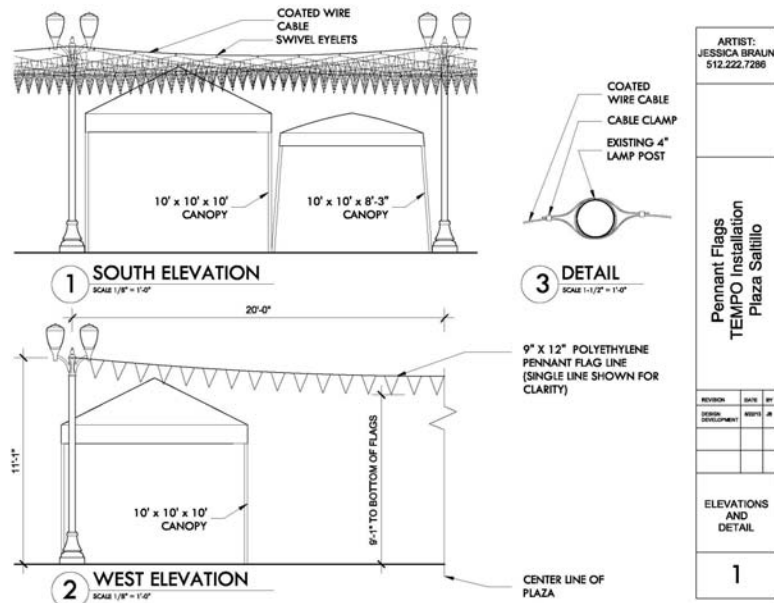

Jessica Braun Festoon

Location: Plaza Saltillo
412 Comal St., Austin, TX 78702

Duration: 4 months
Install date: November 2013
De-install date: April 2014

Materials: pennant flags, rope

Video: <http://youtu.be/I8DQOjXEggM>