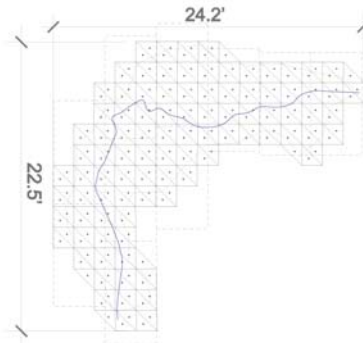

Jacob Villanueva and Jeff Clarke

Below

Location: Boggy Creek Greenbelt

Duration: 1st installation – 2 weeks

Install date: November 16, 2013

De-install date: November 29, 2013

Duration: 2nd installation – 1 week

Install date: April 19, 2014

De-install date: April 27, 2014

Materials: wood, fabric, projectors, Generator

Video: <http://youtu.be/cZTUAHF9r8s>

A computer will receive data from the website converting the data to signals that are displayed in each triangle.