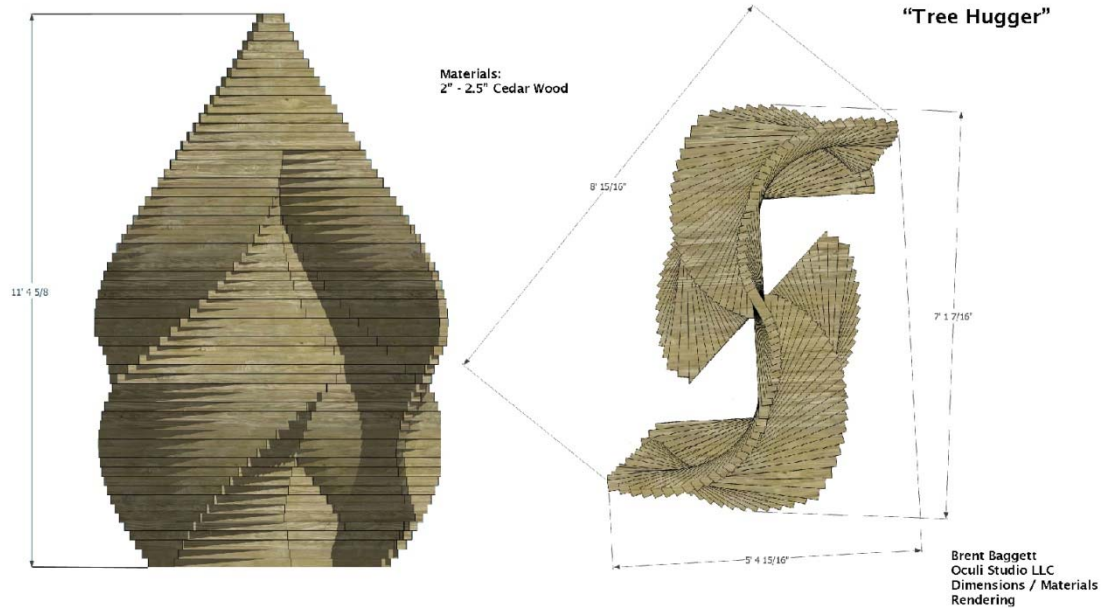

Brent Baggett

Tree Hugger

Location: Northwest corner of Schroeter Park
11701 Big Trail, Austin, TX 78759

Duration: 7 months
Install date: December 2013
De-install date: July 2014

Materials: stacked 2" cedar wood, deck screws, steel plate, steel pipes

Video: <http://youtu.be/GEfIF8-9xkg>

Photos by Philip Rogers