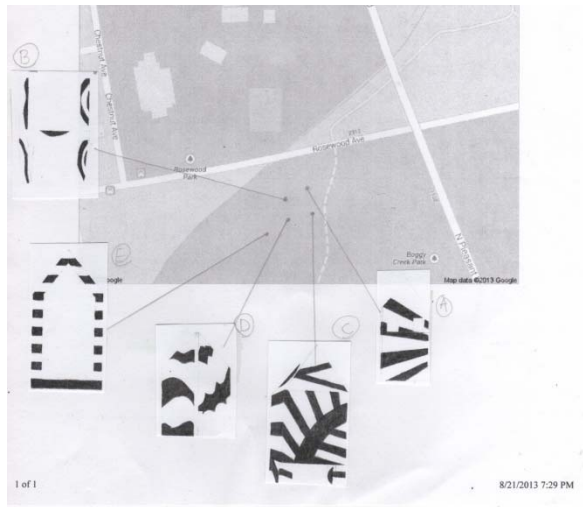

Duration: 4 months
Install date: November 2013
De-install date: April 2014

Materials: pennant flags, rope

Video: <http://youtu.be/I8DQOjXEggM>

Mason Leland Moore and Joel Nolan

Albedo

Location: Boggy Creek Greenbelt
1114 Nile St., Austin, TX 78702

Duration: 3 weeks

Install date: November 2013

De-install date: December 2013

Materials: industrial plastic wrap

Video: <http://youtu.be/WwOT2W4HVes>

SPACE CAMP - ELEVATION
SCALE: 1" = 50'-0"

Lindsay Palmer *Dazzle House*

Location: Boggy Creek Greenbelt
1114 Nile St., Austin, TX 78702

Duration: 4 months
Install date: February 2014
De-install date: May 2014

Materials: wood, concrete, paint,
graffiti sealant

Video: <http://youtu.be/NBwrkzCpDBQ>

Jacob Villanueva and Jeff Clarke

Below

Location: Boggy Creek Greenbelt

Duration: 1st installation – 2 weeks

Install date: November 16, 2013

De-install date: November 29, 2013

Duration: 2nd installation – 1 week