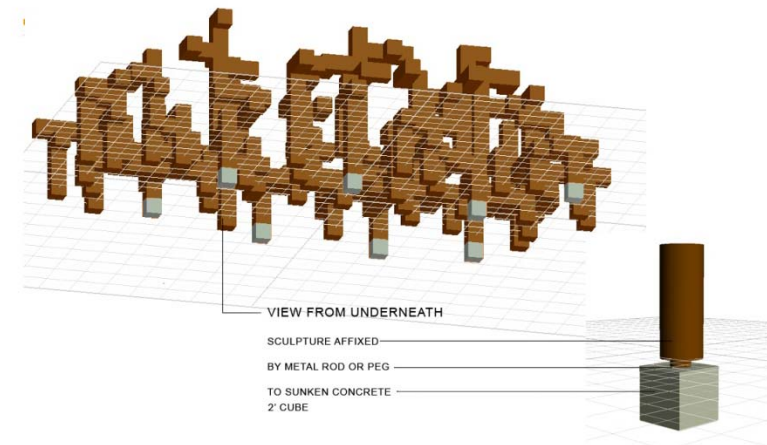

Duration: 5 months
Install date: February 2014
De-install date: July 2014

Materials: recycled logs, industrial glue,
threaded rod, concrete footings

Video: <http://youtu.be/2Vc3MeiNQGU>

FOOTING METHOD - JAMIE PANZER 2013/2014