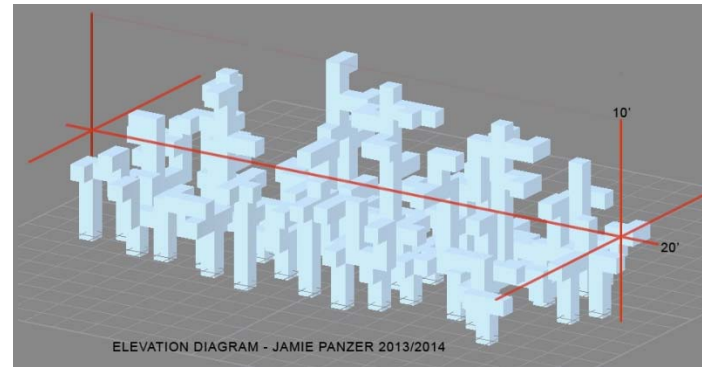

Jamie Panzer
Binary Branch

Location: Boggy Creek Greenbelt
1114 Nile St., Austin, TX 78702

Duration: 5 months
Install date: February 2014
De-install date: July 2014

Materials: recycled logs, industrial glue,
threaded rod, concrete footings

Video: <http://youtu.be/2Vc3MeiNQGU>

FOOTING METHOD - JAMIE PANZER 2013/2014