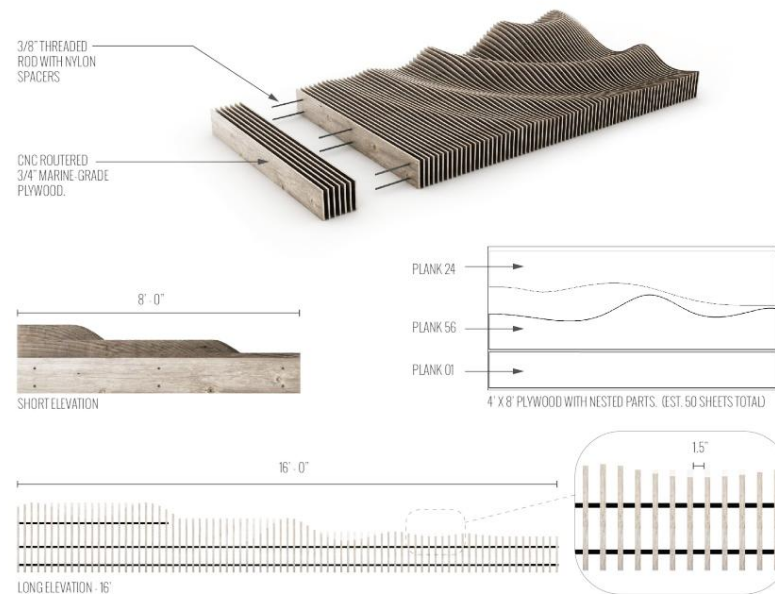

Materials: Solar panels, L.E.D. lights, Arduino Uno microcontroller board, NEMA enclosure

Video: <http://youtu.be/xvFfarvBqxc>

Photos by Philip Rogers

Juan Deleon

Frozen Flow

Location: Big Stacy Park
700 E. Live Oak St., Austin, TX 78704

Duration: 4 months
Install date: March 2014
De-install date: June 2014

Materials: marine grade plywood, threaded rod, rubber spacers

Video: <http://youtu.be/wQrUbn00rjE>

Amy Scofield
Treevolution

Location: South Austin Park
1100 Cumberland Rd., Austin, TX 78704