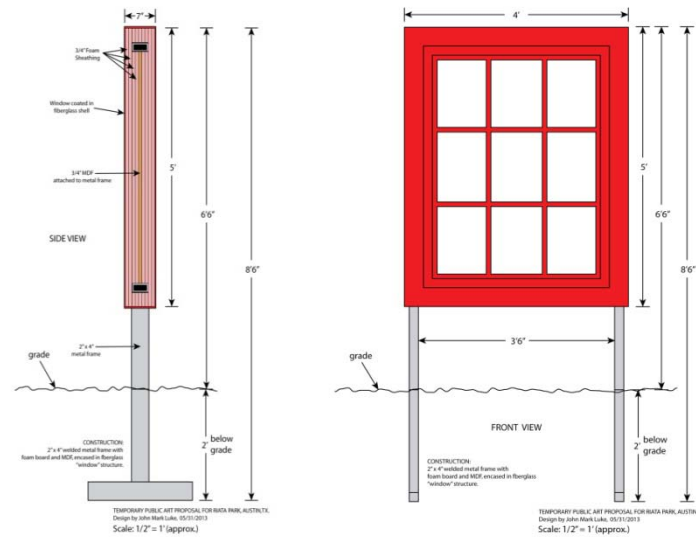

John Mark Luke *Window Walk*

Location: Riata Park
12401 Riata Trace, Austin, TX 78727

Duration: 6 months
Install date: November 2013
De-install date: May 2014

Materials: steel, foam, fiberglass,
MDF, paint

Video: <http://youtu.be/e7MYiySgbxs>