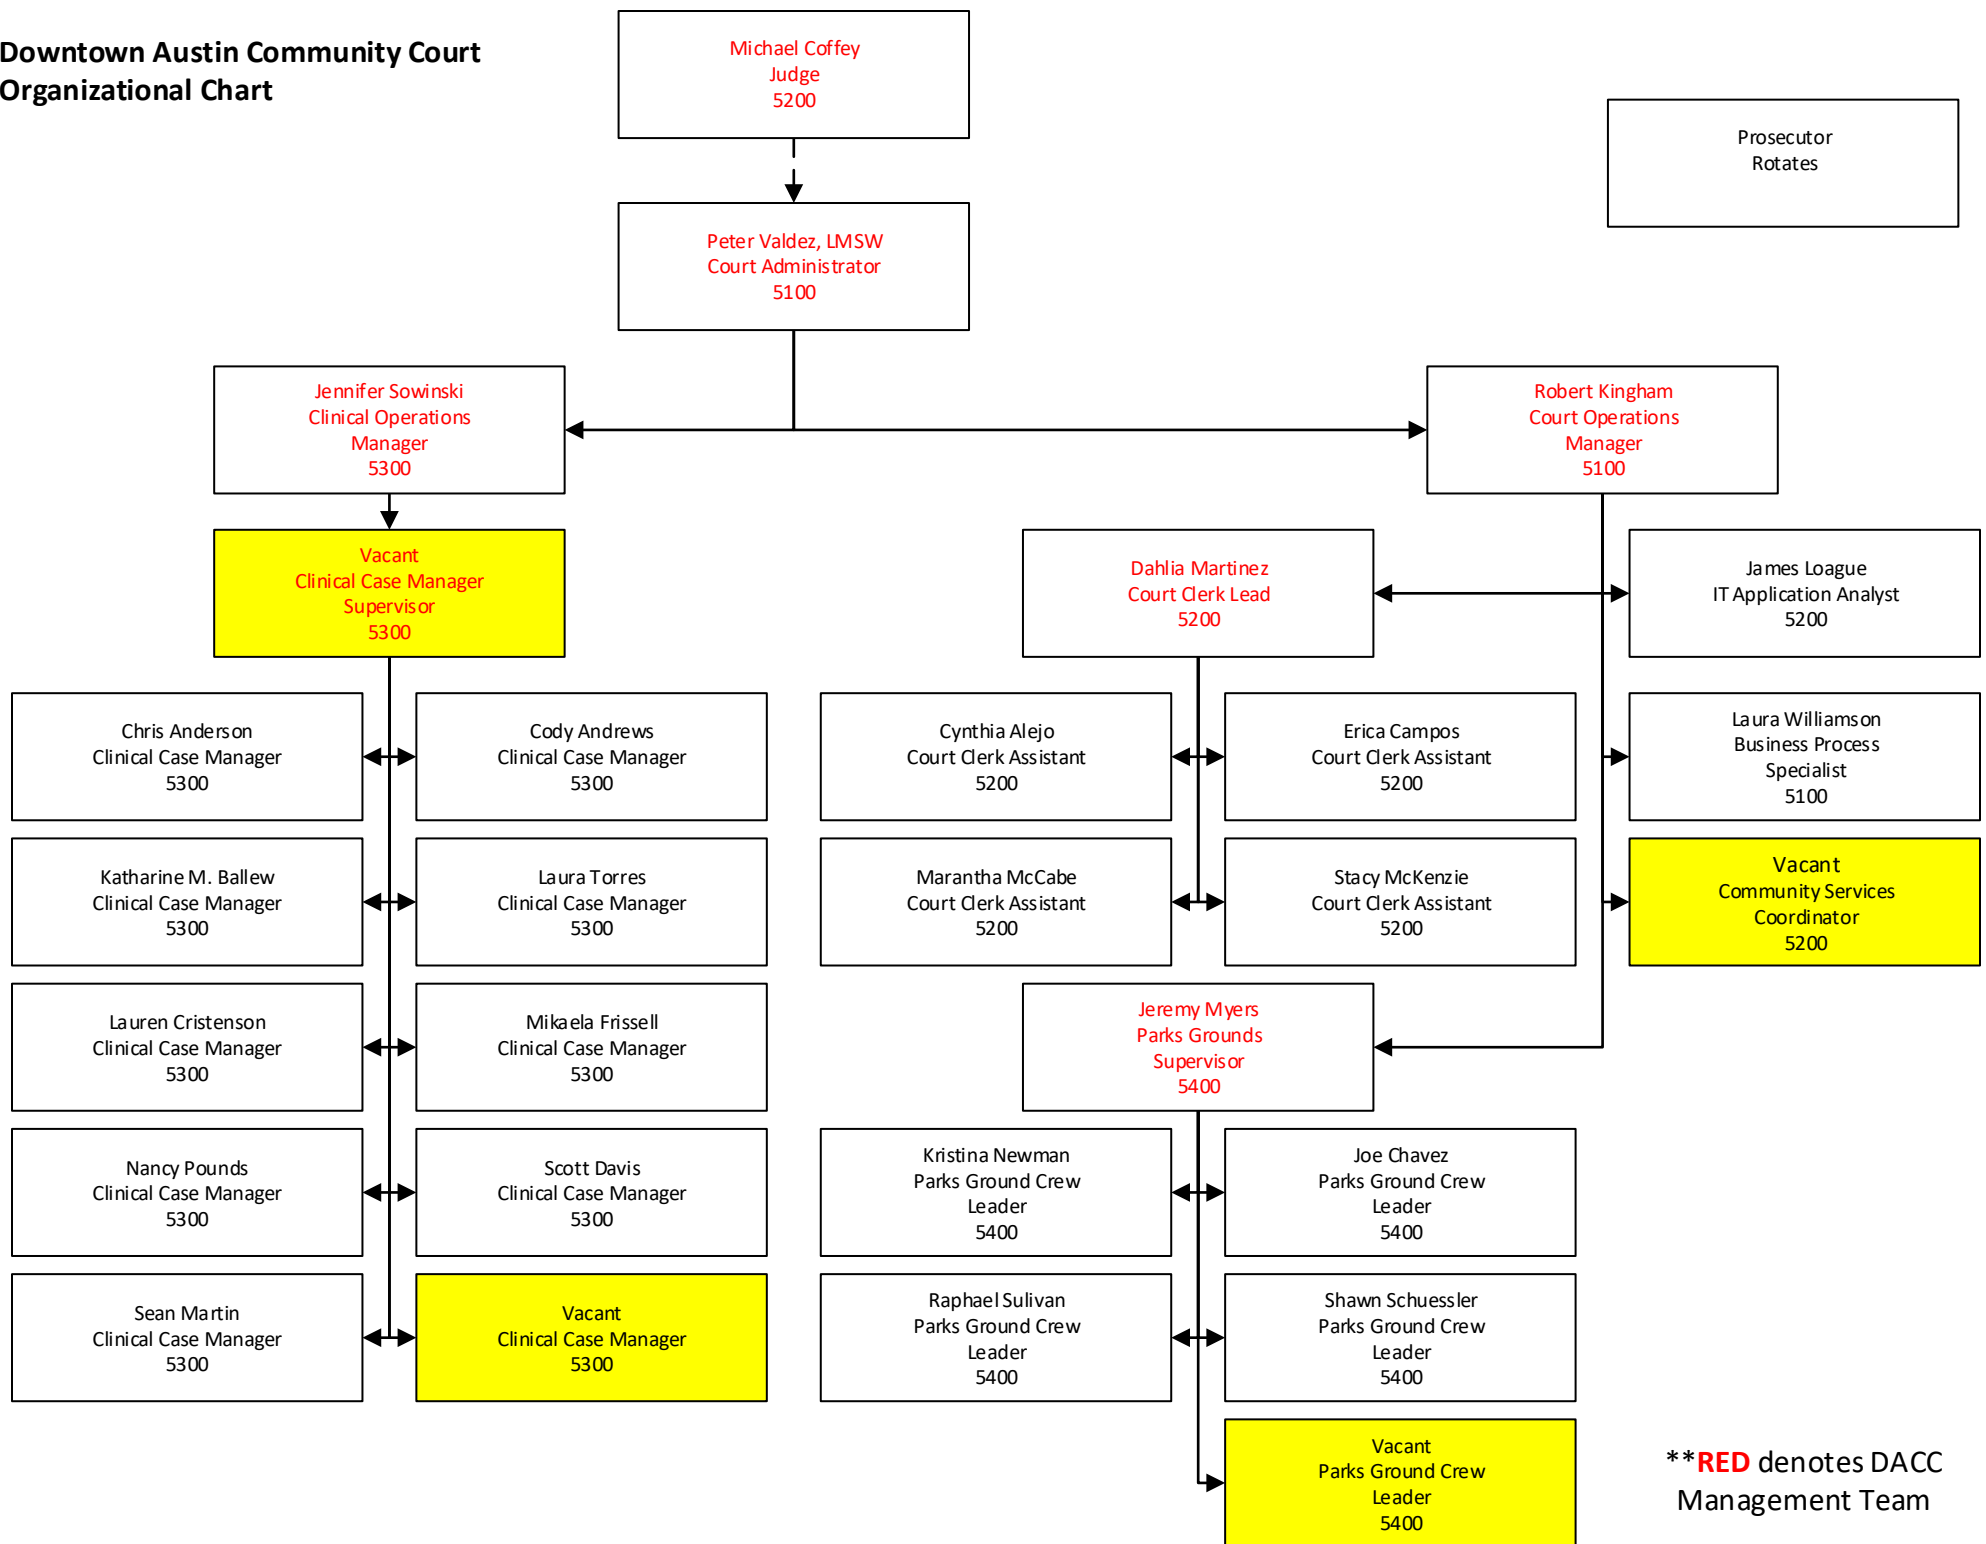

Downtown Austin Community Court Organizational Chart

**RED denotes DACC Management Team