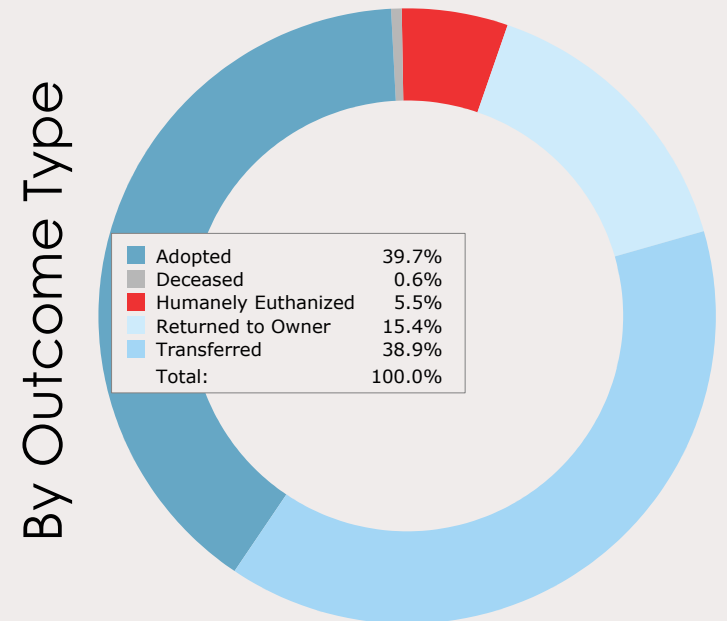

Austin Animal Center Monthly Report September 2014

City of Austin
Animal Services Office, Austin Animal Center
7201 Levander Loop Bldg A, Austin, TX 78702

September 2014 Intakes

	 Neonatal Kitten	 Kitten	 Adult Cat	 Neonatal Puppy	 Puppy	 Adult Dog	Total
Neonatal Kitten/Puppy: < 6 weeks old Kitten/Puppy: >= 6 weeks old & < 1 year old Adult Cat/Dog: >= 1 year old							
Owner Surrender	14	52	41	7	73	122	309
Public Assistance	0	3	2	0	3	33	41
Request for Humane Euthanasia	0	0	3	1	0	5	9
Stray	294	187	103	21	173	445	1,223
Total	308	242	149	29	249	605	1,582

September 2012 to 2014 Intakes

	2012			2013			2014		
	Cats	Dogs	Total	Cats	Dogs	Total	Cats	Dogs	Total
Owner Surrender	235	270	505	124	189	313	107	202	309
Public Assistance	3	34	37	7	51	58	5	36	41
Request for Humane Euthanasia	6	8	14	0	6	6	3	6	9
Stray	579	571	1,150	486	649	1,135	584	639	1,223
Total	823	883	1,706	617	895	1,512	699	883	1,582

September 2014 Outcomes

	 Neonatal Kitten	 Kitten	 Adult Cat	 Neonatal Puppy	 Puppy	 Adult Dog	Total
Neonatal Kitten/Puppy: < 6 weeks old Kitten/Puppy: >= 6 weeks old & < 1 year old Adult Cat/Dog: >= 1 year old							
Adopted	0	184	44	0	148	231	607
Deceased	2	5	1	0	1	0	9
Humanely Euthanized	8	10	20	2	2	42	84
Returned to Owner	0	6	13	0	21	195	235
Transferred	204	102	82	9	92	106	595
Total	214	307	160	11	264	574	1,530