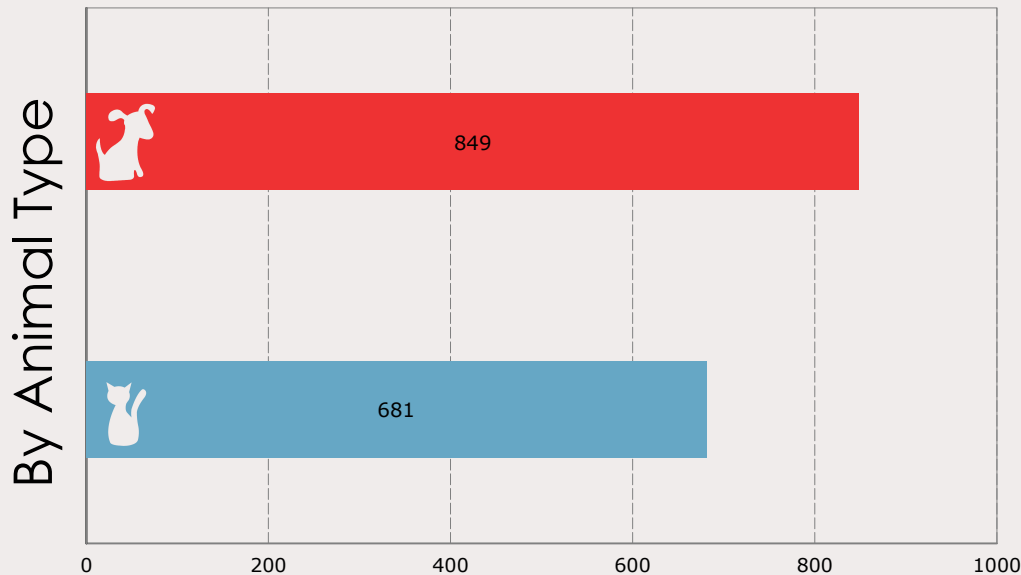

Austin Animal Center Monthly Report September 2014

City of Austin
Animal Services Office, Austin Animal Center
7201 Levander Loop Bldg A, Austin, TX 78702

September 2014 Intakes

	 Neonatal Kitten	 Kitten	 Adult Cat	 Neonatal Puppy	 Puppy	 Adult Dog	Total
Neonatal Kitten/Puppy: < 6 weeks old Kitten/Puppy: >= 6 weeks old & < 1 year old Adult Cat/Dog: >= 1 year old							
Owner Surrender	14	52	41	7	73	122	309
Public Assistance	0	3	2	0	3	33	41
Request for Humane Euthanasia	0	0	3	1	0	5	9
Stray	294	187	103	21	173	445	1,223
Total	308	242	149	29	249	605	1,582

September 2012 to 2014 Intakes

	2012			2013			2014		
	Cats	Dogs	Total	Cats	Dogs	Total	Cats	Dogs	Total
Owner Surrender	235	270	505	124	189	313	107	202	309
Public Assistance	3	34	37	7	51	58	5	36	41
Request for Humane Euthanasia	6	8	14	0	6	6	3	6	9
Stray	579	571	1,150	486	649	1,135	584	639	1,223
Total	823	883	1,706	617	895	1,512	699	883	1,582

September 2014 Outcomes

	 Neonatal Kitten	 Kitten	 Adult Cat	 Neonatal Puppy	 Puppy	 Adult Dog	Total
Neonatal Kitten/Puppy: < 6 weeks old Kitten/Puppy: >= 6 weeks old & < 1 year old Adult Cat/Dog: >= 1 year old							
Adopted	0	184	44	0	148	231	607
Deceased	2	5	1	0	1	0	9
Humanely Euthanized	8	10	20	2	2	42	84
Returned to Owner	0	6	13	0	21	195	235
Transferred	204	102	82	9	92	106	595
Total	214	307	160	11	264	574	1,530