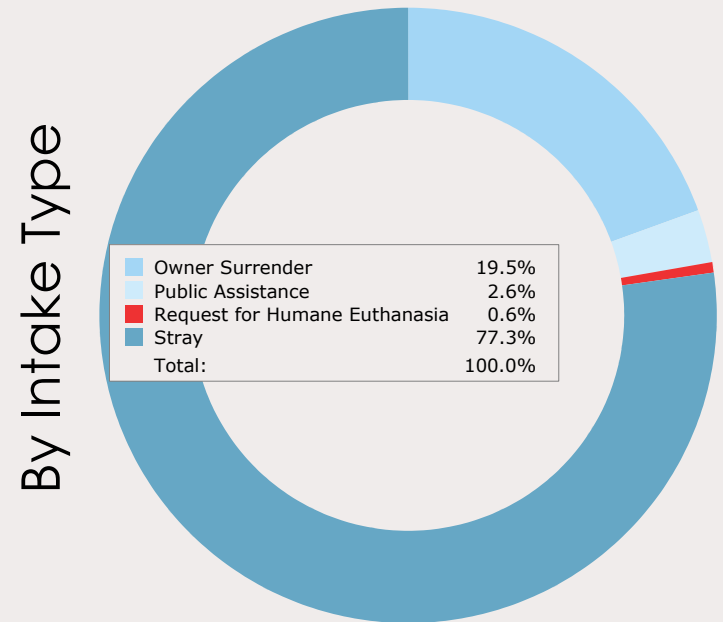

Austin Animal Center Monthly Report September 2014

City of Austin
Animal Services Office, Austin Animal Center
7201 Levander Loop Bldg A, Austin, TX 78702

September 2014 Intakes

	 Neonatal Kitten	 Kitten	 Adult Cat	 Neonatal Puppy	 Puppy	 Adult Dog	Total
Neonatal Kitten/Puppy: < 6 weeks old Kitten/Puppy: >= 6 weeks old & < 1 year old Adult Cat/Dog: >= 1 year old							
Owner Surrender	14	52	41	7	73	122	309
Public Assistance	0	3	2	0	3	33	41
Request for Humane Euthanasia	0	0	3	1	0	5	9
Stray	294	187	103	21	173	445	1,223
Total	308	242	149	29	249	605	1,582

September 2012 to 2014 Intakes

	2012			2013			2014		
	Cats	Dogs	Total	Cats	Dogs	Total	Cats	Dogs	Total
Owner Surrender	235	270	505	124	189	313	107	202	309
Public Assistance	3	34	37	7	51	58	5	36	41
Request for Humane Euthanasia	6	8	14	0	6	6	3	6	9
Stray	579	571	1,150	486	649	1,135	584	639	1,223
Total	823	883	1,706	617	895	1,512	699	883	1,582

September 2014 Outcomes

	 Neonatal Kitten	 Kitten	 Adult Cat	 Neonatal Puppy	 Puppy	 Adult Dog	Total
Neonatal Kitten/Puppy: < 6 weeks old Kitten/Puppy: >= 6 weeks old & < 1 year old Adult Cat/Dog: >= 1 year old							
Adopted	0	184	44	0	148	231	607
Deceased	2	5	1	0	1	0	9
Humanely Euthanized	8	10	20	2	2	42	84
Returned to Owner	0	6	13	0	21	195	235
Transferred	204	102	82	9	92	106	595
Total	214	307	160	11	264	574	1,530