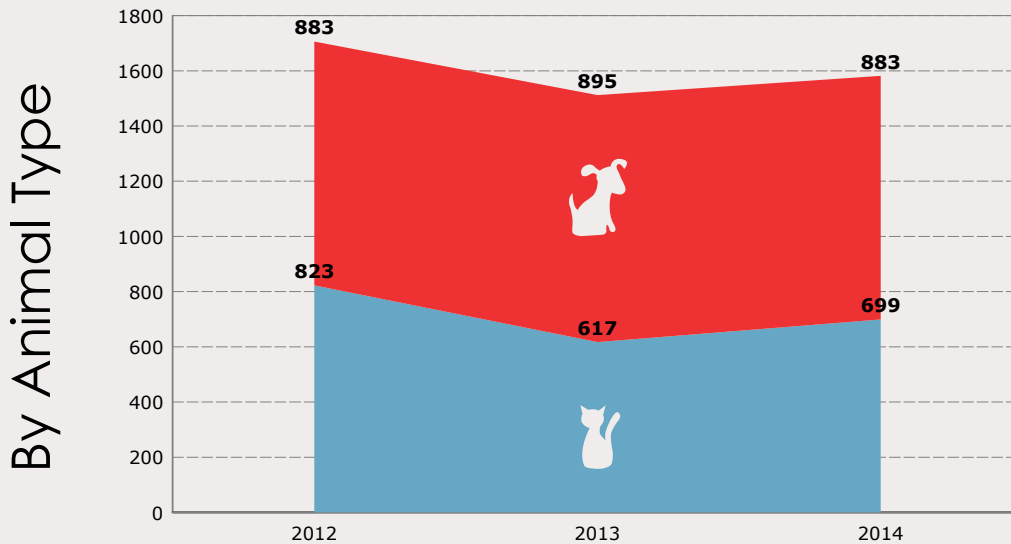

Austin Animal Center Monthly Report September 2014

City of Austin
Animal Services Office, Austin Animal Center
7201 Levander Loop Bldg A, Austin, TX 78702

September 2014 Intakes

	 Neonatal Kitten	 Kitten	 Adult Cat	 Neonatal Puppy	 Puppy	 Adult Dog	Total
Neonatal Kitten/Puppy: < 6 weeks old Kitten/Puppy: >= 6 weeks old & < 1 year old Adult Cat/Dog: >= 1 year old							
Owner Surrender	14	52	41	7	73	122	309
Public Assistance	0	3	2	0	3	33	41
Request for Humane Euthanasia	0	0	3	1	0	5	9
Stray	294	187	103	21	173	445	1,223
Total	308	242	149	29	249	605	1,582

September 2012 to 2014 Intakes

	2012			2013			2014		
	Cats	Dogs	Total	Cats	Dogs	Total	Cats	Dogs	Total
Owner Surrender	235	270	505	124	189	313	107	202	309
Public Assistance	3	34	37	7	51	58	5	36	41
Request for Humane Euthanasia	6	8	14	0	6	6	3	6	9
Stray	579	571	1,150	486	649	1,135	584	639	1,223
Total	823	883	1,706	617	895	1,512	699	883	1,582

September 2014 Outcomes

	 Neonatal Kitten	 Kitten	 Adult Cat	 Neonatal Puppy	 Puppy	 Adult Dog	Total
Neonatal Kitten/Puppy: < 6 weeks old Kitten/Puppy: >= 6 weeks old & < 1 year old Adult Cat/Dog: >= 1 year old							
Adopted	0	184	44	0	148	231	607
Deceased	2	5	1	0	1	0	9
Humanely Euthanized	8	10	20	2	2	42	84
Returned to Owner	0	6	13	0	21	195	235
Transferred	204	102	82	9	92	106	595
Total	214	307	160	11	264	574	1,530

September 2012 to 2014 Outcomes

	2012			2013			2014		
	Cats	Dogs	Total	Cats	Dogs	Total	Cats	Dogs	Total
Adopted	382	403	785	215	317	532	228	379	607
Deceased	7	2	9	4	3	7	8	1	9
Humanely Euthanized	81	61	142	46	68	114	38	46	84
Missing	0	1	1	0	0	0	0	0	0
Returned to Owner	18	171	189	25	218	243	19	216	235
Transferred	427	250	677	336	257	593	388	207	595
Total	915	888	1,803	626	863	1,489	681	849	1,530