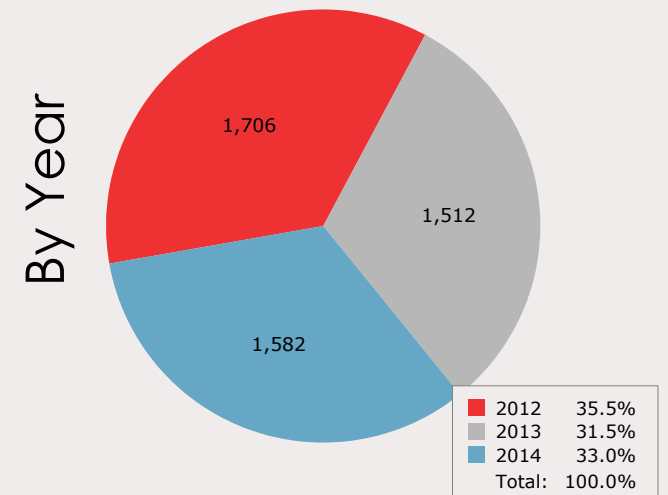

Austin Animal Center Monthly Report September 2014

City of Austin
Animal Services Office, Austin Animal Center
7201 Levander Loop Bldg A, Austin, TX 78702

September 2014 Intakes

	 Neonatal Kitten	 Kitten	 Adult Cat	 Neonatal Puppy	 Puppy	 Adult Dog	Total
Neonatal Kitten/Puppy: < 6 weeks old Kitten/Puppy: >= 6 weeks old & < 1 year old Adult Cat/Dog: >= 1 year old							
Owner Surrender	14	52	41	7	73	122	309
Public Assistance	0	3	2	0	3	33	41
Request for Humane Euthanasia	0	0	3	1	0	5	9
Stray	294	187	103	21	173	445	1,223
Total	308	242	149	29	249	605	1,582

September 2012 to 2014 Intakes

	2012			2013			2014		
	Cats	Dogs	Total	Cats	Dogs	Total	Cats	Dogs	Total
Owner Surrender	235	270	505	124	189	313	107	202	309
Public Assistance	3	34	37	7	51	58	5	36	41
Request for Humane Euthanasia	6	8	14	0	6	6	3	6	9
Stray	579	571	1,150	486	649	1,135	584	639	1,223
Total	823	883	1,706	617	895	1,512	699	883	1,582

September 2014 Outcomes

	 Neonatal Kitten	 Kitten	 Adult Cat	 Neonatal Puppy	 Puppy	 Adult Dog	Total
Neonatal Kitten/Puppy: < 6 weeks old Kitten/Puppy: >= 6 weeks old & < 1 year old Adult Cat/Dog: >= 1 year old							
Adopted	0	184	44	0	148	231	607
Deceased	2	5	1	0	1	0	9
Humanely Euthanized	8	10	20	2	2	42	84
Returned to Owner	0	6	13	0	21	195	235
Transferred	204	102	82	9	92	106	595
Total	214	307	160	11	264	574	1,530