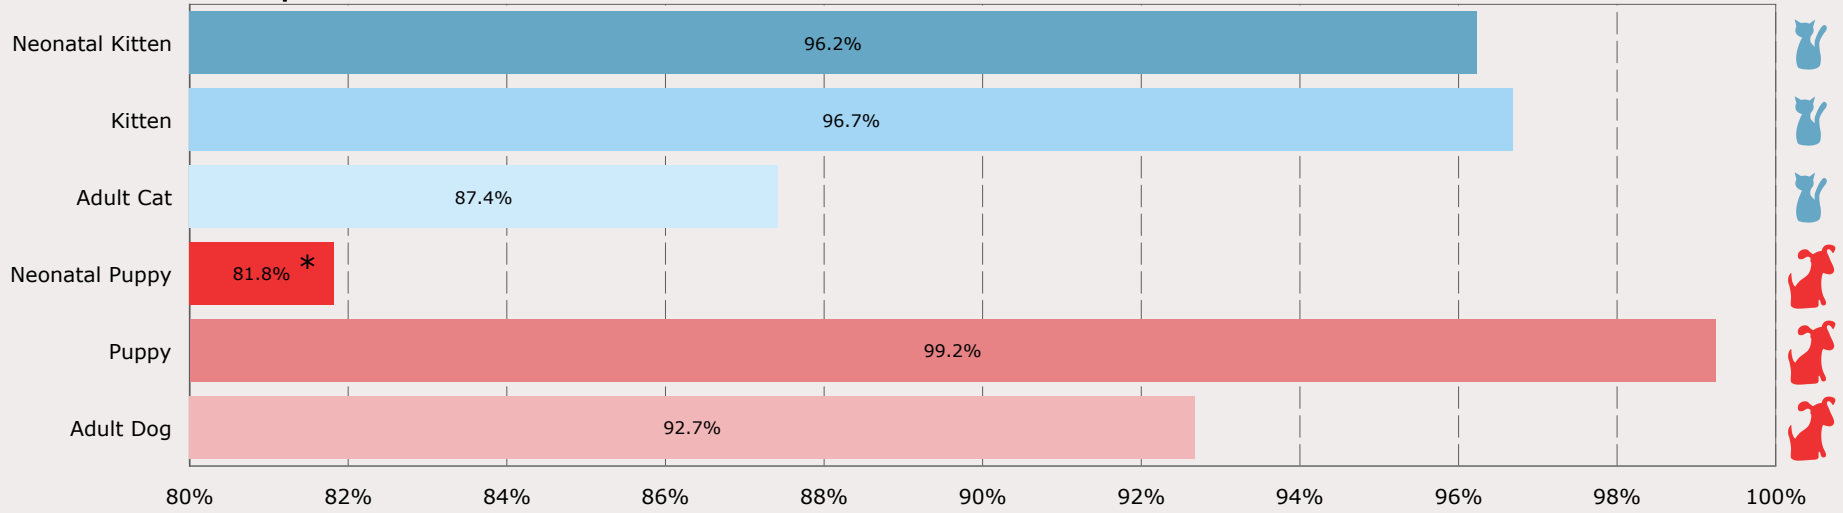

September 2012 to 2014 Total Live Outcome Rates

September 2014 Total Live Outcome Rate: **94.5%**

*2 euthanasias out of 11 total Neonatal Puppy outcomes