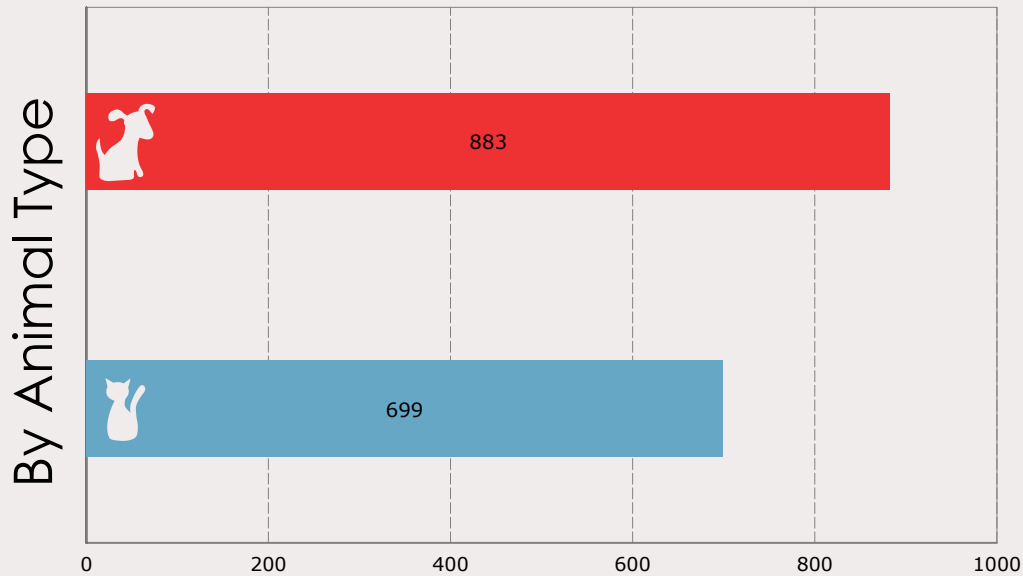

Austin Animal Center Monthly Report September 2014

City of Austin
Animal Services Office, Austin Animal Center
7201 Levander Loop Bldg A, Austin, TX 78702

September 2014 Intakes

	 Neonatal Kitten	 Kitten	 Adult Cat	 Neonatal Puppy	 Puppy	 Adult Dog	Total
Neonatal Kitten/Puppy: < 6 weeks old Kitten/Puppy: >= 6 weeks old & < 1 year old Adult Cat/Dog: >= 1 year old							
Owner Surrender	14	52	41	7	73	122	309
Public Assistance	0	3	2	0	3	33	41
Request for Humane Euthanasia	0	0	3	1	0	5	9
Stray	294	187	103	21	173	445	1,223
Total	308	242	149	29	249	605	1,582

September 2012 to 2014 Intakes

	2012			2013			2014		
	Cats	Dogs	Total	Cats	Dogs	Total	Cats	Dogs	Total
Owner Surrender	235	270	505	124	189	313	107	202	309
Public Assistance	3	34	37	7	51	58	5	36	41
Request for Humane Euthanasia	6	8	14	0	6	6	3	6	9
Stray	579	571	1,150	486	649	1,135	584	639	1,223
Total	823	883	1,706	617	895	1,512	699	883	1,582

September 2014 Outcomes

	 Neonatal Kitten	 Kitten	 Adult Cat	 Neonatal Puppy	 Puppy	 Adult Dog	Total
Neonatal Kitten/Puppy: < 6 weeks old Kitten/Puppy: >= 6 weeks old & < 1 year old Adult Cat/Dog: >= 1 year old							
Adopted	0	184	44	0	148	231	607
Deceased	2	5	1	0	1	0	9
Humanely Euthanized	8	10	20	2	2	42	84
Returned to Owner	0	6	13	0	21	195	235
Transferred	204	102	82	9	92	106	595
Total	214	307	160	11	264	574	1,530