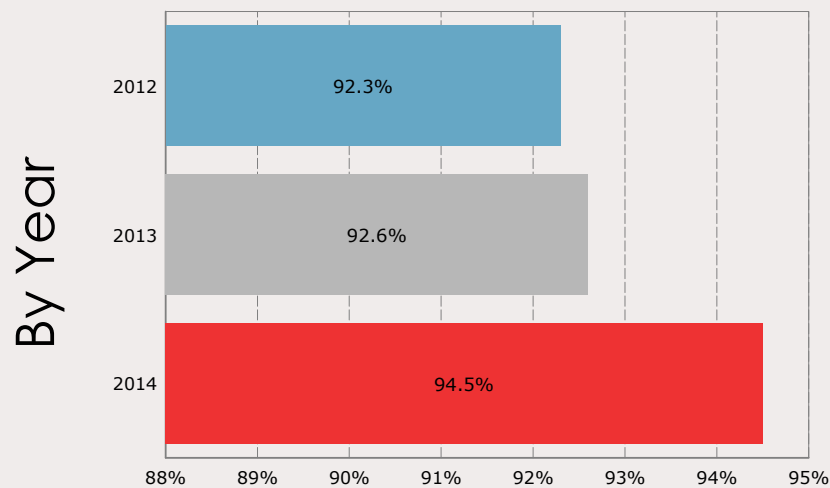

September 2014 Outcomes

	 Neonatal Kitten	 Kitten	 Adult Cat	 Neonatal Puppy	 Puppy	 Adult Dog	Total
Neonatal Kitten/Puppy: < 6 weeks old Kitten/Puppy: >= 6 weeks old & < 1 year old Adult Cat/Dog: >= 1 year old							
Adopted	0	184	44	0	148	231	607
Deceased	2	5	1	0	1	0	9
Humanely Euthanized	8	10	20	2	2	42	84
Returned to Owner	0	6	13	0	21	195	235
Transferred	204	102	82	9	92	106	595
Total	214	307	160	11	264	574	1,530

September 2012 to 2014 Outcomes

	2012			2013			2014		
	Cats	Dogs	Total	Cats	Dogs	Total	Cats	Dogs	Total
Adopted	382	403	785	215	317	532	228	379	607
Deceased	7	2	9	4	3	7	8	1	9
Humanely Euthanized	81	61	142	46	68	114	38	46	84
Missing	0	1	1	0	0	0	0	0	0
Returned to Owner	18	171	189	25	218	243	19	216	235
Transferred	427	250	677	336	257	593	388	207	595
Total	915	888	1,803	626	863	1,489	681	849	1,530

September 2012 to 2014 Total Live Outcome Rates

September 2014 Total Live Outcome Rate: **94.5%**

*2 euthanasias out of 11 total Neonatal Puppy outcomes

By Year & Animal Type