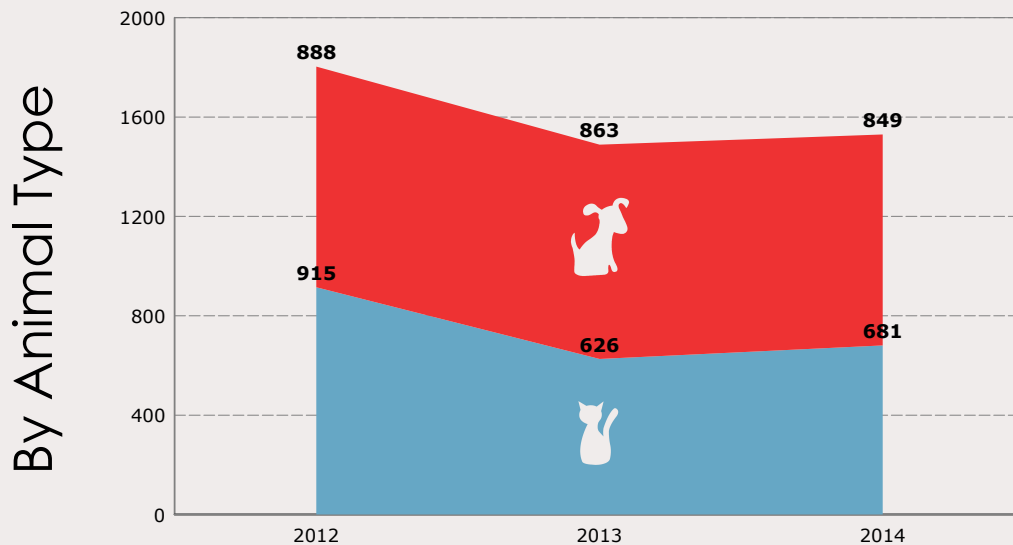

Austin Animal Center Monthly Report September 2014

City of Austin
Animal Services Office, Austin Animal Center
7201 Levander Loop Bldg A, Austin, TX 78702

September 2014 Intakes

	 Neonatal Kitten	 Kitten	 Adult Cat	 Neonatal Puppy	 Puppy	 Adult Dog	Total
Neonatal Kitten/Puppy: < 6 weeks old Kitten/Puppy: >= 6 weeks old & < 1 year old Adult Cat/Dog: >= 1 year old							
Owner Surrender	14	52	41	7	73	122	309
Public Assistance	0	3	2	0	3	33	41
Request for Humane Euthanasia	0	0	3	1	0	5	9
Stray	294	187	103	21	173	445	1,223
Total	308	242	149	29	249	605	1,582

September 2012 to 2014 Intakes

	2012			2013			2014		
	Cats	Dogs	Total	Cats	Dogs	Total	Cats	Dogs	Total
Owner Surrender	235	270	505	124	189	313	107	202	309
Public Assistance	3	34	37	7	51	58	5	36	41
Request for Humane Euthanasia	6	8	14	0	6	6	3	6	9
Stray	579	571	1,150	486	649	1,135	584	639	1,223
Total	823	883	1,706	617	895	1,512	699	883	1,582

September 2014 Outcomes

	 Neonatal Kitten	 Kitten	 Adult Cat	 Neonatal Puppy	 Puppy	 Adult Dog	Total
Neonatal Kitten/Puppy: < 6 weeks old Kitten/Puppy: >= 6 weeks old & < 1 year old Adult Cat/Dog: >= 1 year old							
Adopted	0	184	44	0	148	231	607
Deceased	2	5	1	0	1	0	9
Humanely Euthanized	8	10	20	2	2	42	84
Returned to Owner	0	6	13	0	21	195	235
Transferred	204	102	82	9	92	106	595
Total	214	307	160	11	264	574	1,530

September 2012 to 2014 Outcomes

	2012			2013			2014		
	Cats	Dogs	Total	Cats	Dogs	Total	Cats	Dogs	Total
Adopted	382	403	785	215	317	532	228	379	607
Deceased	7	2	9	4	3	7	8	1	9
Humanely Euthanized	81	61	142	46	68	114	38	46	84
Missing	0	1	1	0	0	0	0	0	0
Returned to Owner	18	171	189	25	218	243	19	216	235
Transferred	427	250	677	336	257	593	388	207	595
Total	915	888	1,803	626	863	1,489	681	849	1,530