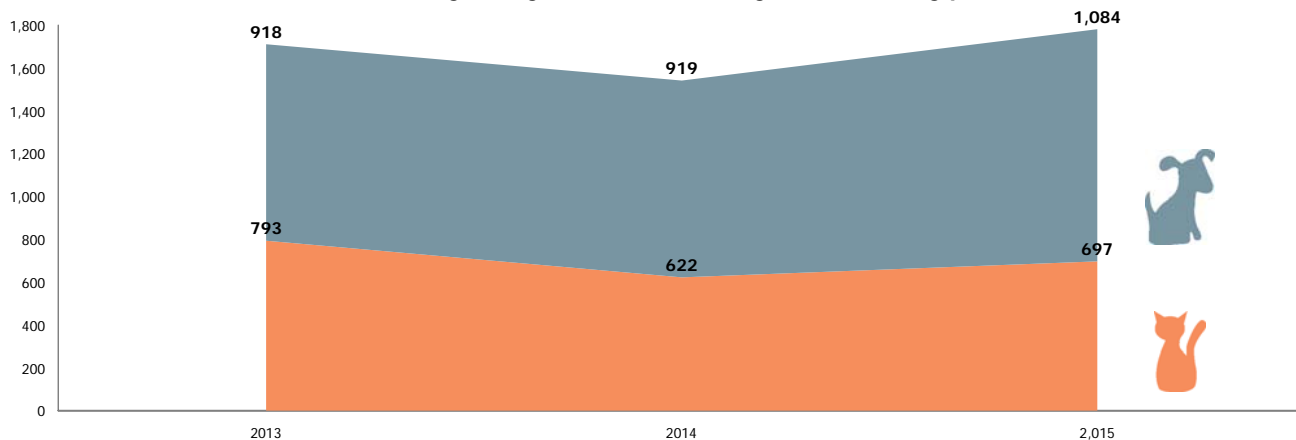

Yearly May Outcomes by Animal Type