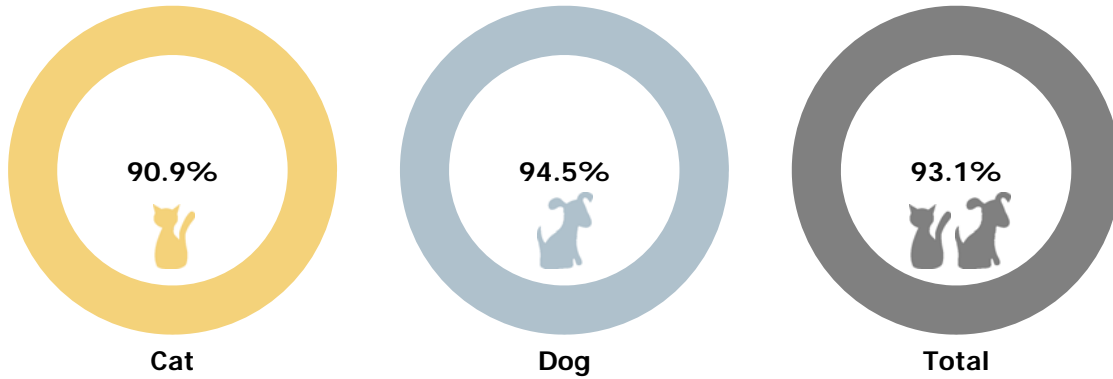

Total Live Release Rates