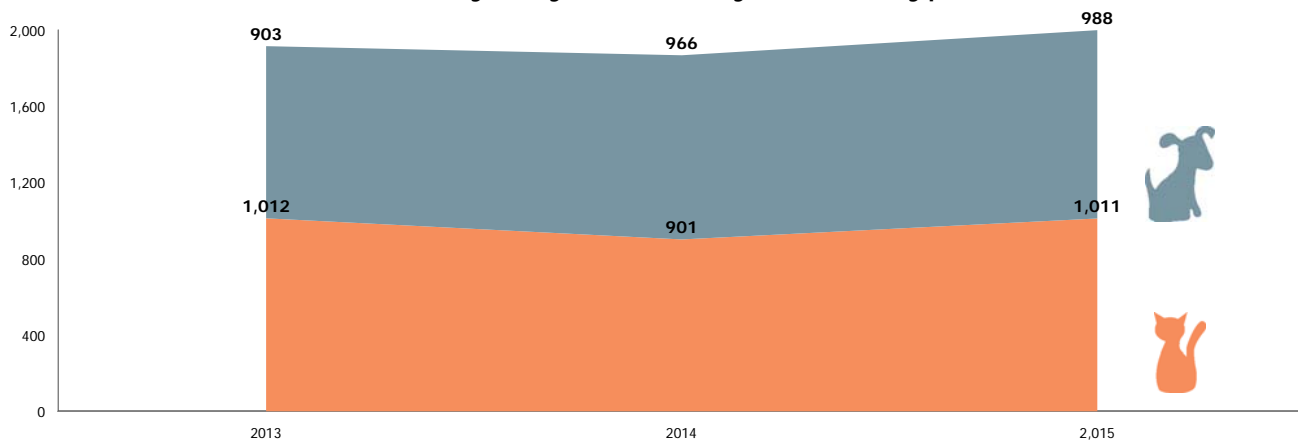

### Intakes by Age Breakdown

# Austin Animal Center May 2013 to 2015 Intakes

	2013			2014			2015		
	Cat	Dog	Total	Cat	Dog	Total	Cat	Dog	Total
<b>Born in</b>	0	5	<b>5</b>	6	29	<b>35</b>	13	0	<b>13</b>
<b>Owner Surrender</b>	228	191	<b>419</b>	135	155	<b>290</b>	107	164	<b>271</b>
<b>Public Assistance</b>	11	85	<b>96</b>	5	101	<b>106</b>	16	84	<b>100</b>
<b>Request for Euthanasia</b>	3	6	<b>9</b>	2	3	<b>5</b>	1	1	<b>2</b>
<b>Stray</b>	770	616	<b>1,386</b>	753	678	<b>1,431</b>	874	739	<b>1,613</b>
<b>Total</b>	<b>1,012</b>	<b>903</b>	<b>1,915</b>	<b>901</b>	<b>966</b>	<b>1,867</b>	<b>1,011</b>	<b>988</b>	<b>1,999</b>

### Yearly May Intakes by Intake Type

### Yearly May Intakes by Animal Type