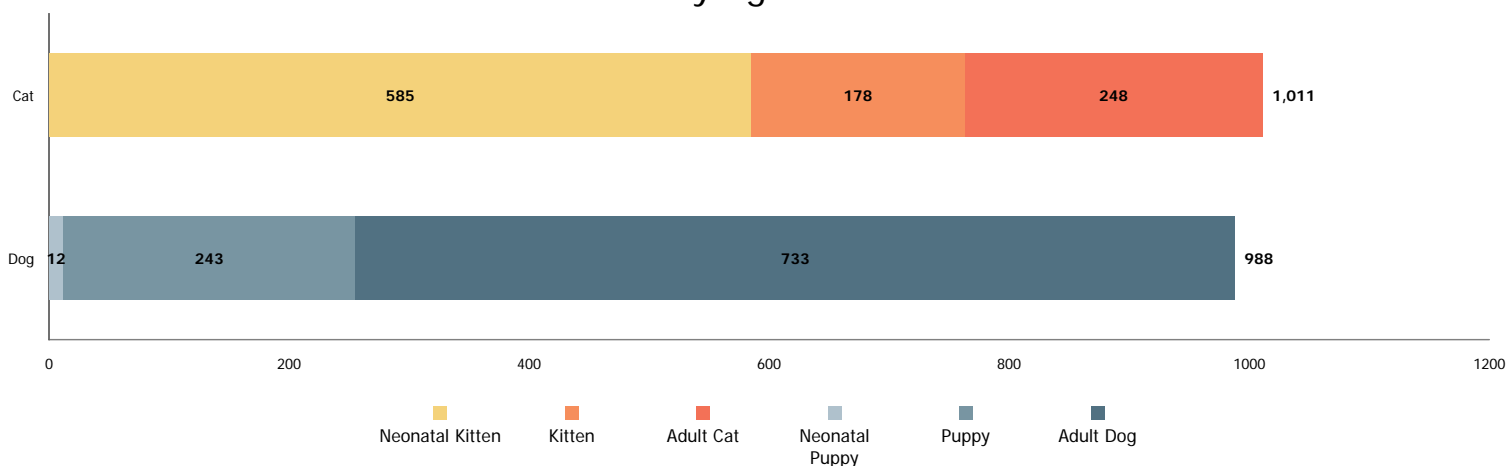

### Age Breakdown

#### Neonatal

  under 6 weeks old

#### Kitten/Puppy

  6 weeks to under 1 year old

### Intakes by Age Breakdown