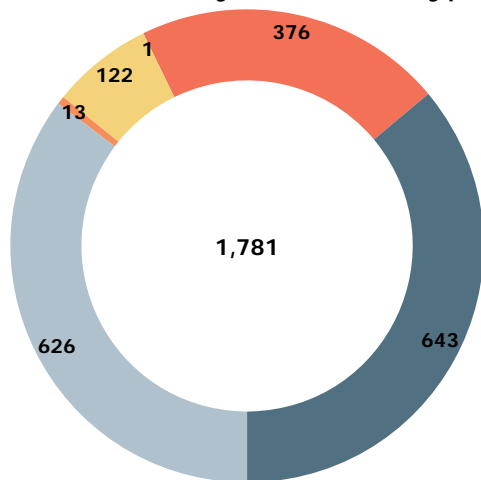

Austin Animal Center May 2015 Outcomes

	Neonatal Kitten	Kitten	Adult Cat	Neonatal Puppy	Puppy	Adult Dog	Total
Adoption	0	100	76	0	175	275	626
Deceased	4	8	0	0	0	1	13
Humane Euthanasia	19	11	32	1	6	53	122
Missing	0	0	0	0	0	1	1
RTO	1	4	20	0	33	318	376
Transfer	251	63	108	8	69	144	643
Total	275	186	236	9	283	792	1,781

Outcomes by Outcome Type