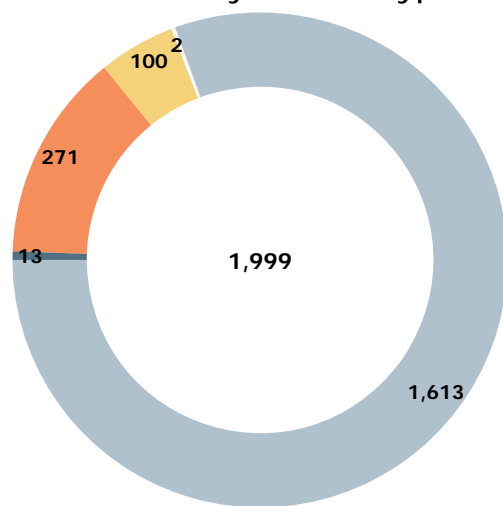

Austin Animal Center May 2015 Intakes

	Neonatal Kitten	Kitten	Adult Cat	Neonatal Puppy	Puppy	Adult Dog	Total
Born in	13	0	0	0	0	0	13
Owner Surrender	15	23	69	0	48	116	271
Public Assistance	4	0	12	4	6	74	100
Request for Euthanasia	0	0	1	0	0	1	2
Stray	553	155	166	8	189	542	1,613
Total	585	178	248	12	243	733	1,999

Intakes by Intake Type