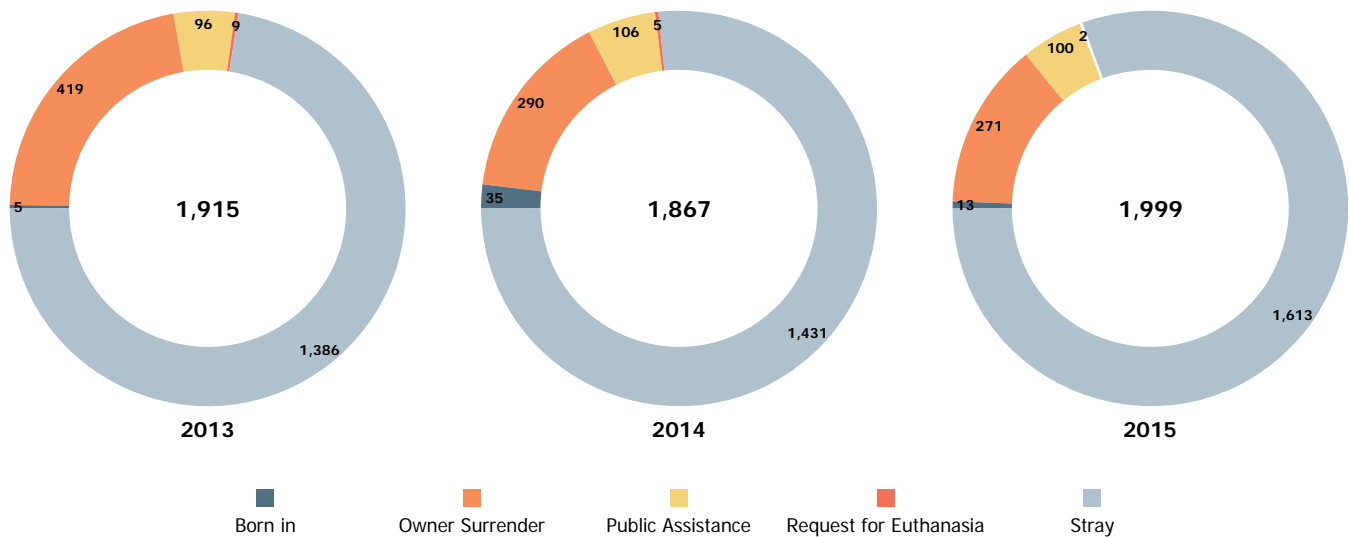

#### Adult

  at least 1 year old

### Intakes by Age Breakdown

# Austin Animal Center May 2013 to 2015 Intakes

	2013			2014			2015		
	Cat	Dog	Total	Cat	Dog	Total	Cat	Dog	Total
<b>Born in</b>	0	5	<b>5</b>	6	29	<b>35</b>	13	0	<b>13</b>
<b>Owner Surrender</b>	228	191	<b>419</b>	135	155	<b>290</b>	107	164	<b>271</b>
<b>Public Assistance</b>	11	85	<b>96</b>	5	101	<b>106</b>	16	84	<b>100</b>
<b>Request for Euthanasia</b>	3	6	<b>9</b>	2	3	<b>5</b>	1	1	<b>2</b>
<b>Stray</b>	770	616	<b>1,386</b>	753	678	<b>1,431</b>	874	739	<b>1,613</b>
<b>Total</b>	<b>1,012</b>	<b>903</b>	<b>1,915</b>	<b>901</b>	<b>966</b>	<b>1,867</b>	<b>1,011</b>	<b>988</b>	<b>1,999</b>

### Yearly May Intakes by Intake Type