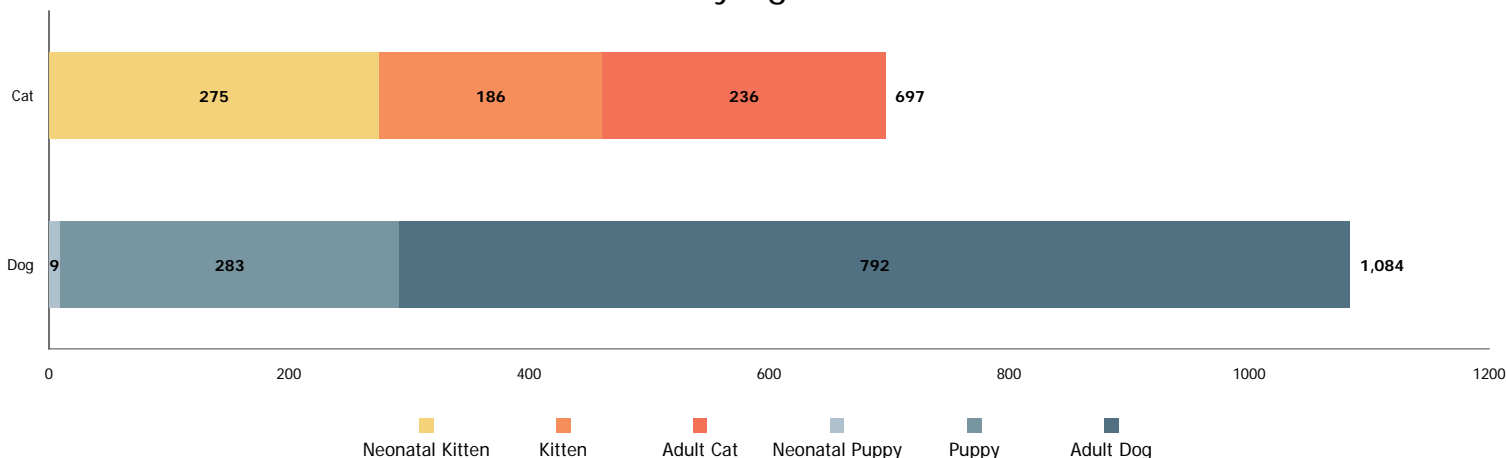

## Age Breakdown

### Neonatal

  under 6 weeks old

### Kitten/Puppy

  6 weeks to under 1 year old

### Adult

  at least 1 year old

Outcomes by Age Breakdown