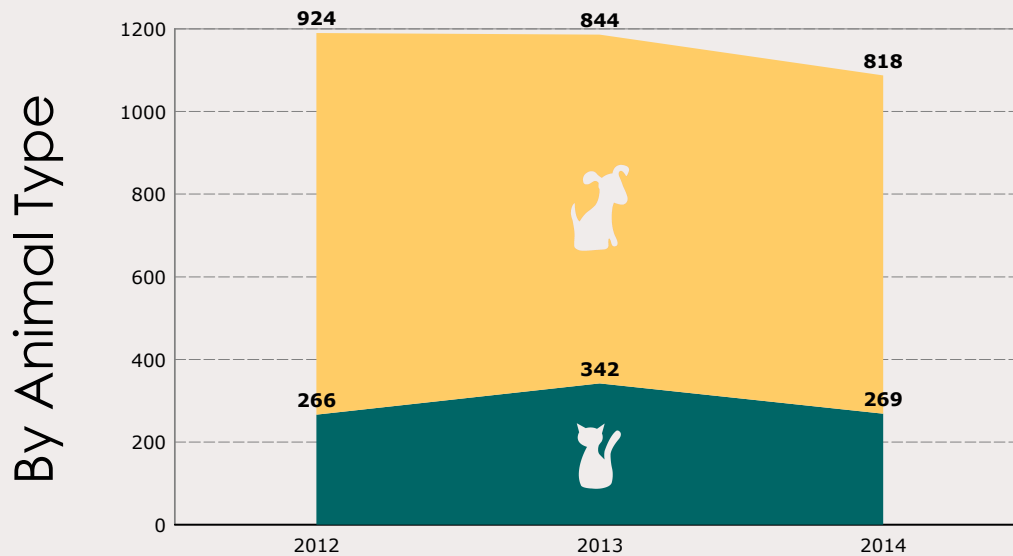

# February 2014 Intakes

	 Neonatal Kitten	 Kitten	 Adult Cat	 Neonatal Puppy	 Puppy	 Adult Dog	<b>Total</b>
<b>Neonatal Kitten/Puppy:</b> < 6 weeks old <b>Kitten/Puppy:</b> >= 6 weeks old & < 1 year old <b>Adult Cat/Dog:</b> >= 1 year old							
Owner Surrender	5	24	50	2	50	121	<b>252</b>
Public Assistance	0	1	5	5	7	96	<b>114</b>
Request for Humane Euthanasia	0	0	0	0	1	5	<b>6</b>
Stray	24	35	125	11	124	396	<b>715</b>
<b>Total</b>	<b>29</b>	<b>60</b>	<b>180</b>	<b>18</b>	<b>182</b>	<b>618</b>	<b>1,087</b>

# February 2012 to 2014 Intakes

	2012			2013			2014		
	Cats	Dogs	Total	Cats	Dogs	Total	Cats	Dogs	Total
Owner Surrender	93	243	<b>336</b>	108	188	<b>296</b>	79	173	<b>252</b>
Public Assistance	9	54	<b>63</b>	12	86	<b>98</b>	6	108	<b>114</b>
Request for Humane Euthanasia	0	6	<b>6</b>	3	9	<b>12</b>	0	6	<b>6</b>
Stray	164	621	<b>785</b>	219	561	<b>780</b>	184	531	<b>715</b>
<b>Total</b>	<b>266</b>	<b>924</b>	<b>1,190</b>	<b>342</b>	<b>844</b>	<b>1,186</b>	<b>269</b>	<b>818</b>	<b>1,087</b>

# February 2014 Outcomes

							<b>Total</b>
<b>Neonatal Kitten/Puppy:</b> < 6 weeks old <b>Kitten/Puppy:</b> >= 6 weeks old & < 1 year old <b>Adult Cat/Dog:</b> >= 1 year old	Neonatal Kitten	Kitten	Adult Cat	Neonatal Puppy	Puppy	Adult Dog	<b>Total</b>
Adopted	0	46	51	0	112	228	<b>437</b>
Deceased	0	0	4	0	0	2	<b>6</b>
Humanely Euthanized	0	1	19	0	6	41	<b>67</b>
Returned to Owner	0	3	22	0	14	205	<b>244</b>
Transferred	11	17	92	5	50	111	<b>286</b>
<b>Total</b>	<b>11</b>	<b>67</b>	<b>188</b>	<b>5</b>	<b>182</b>	<b>587</b>	<b>1,040</b>