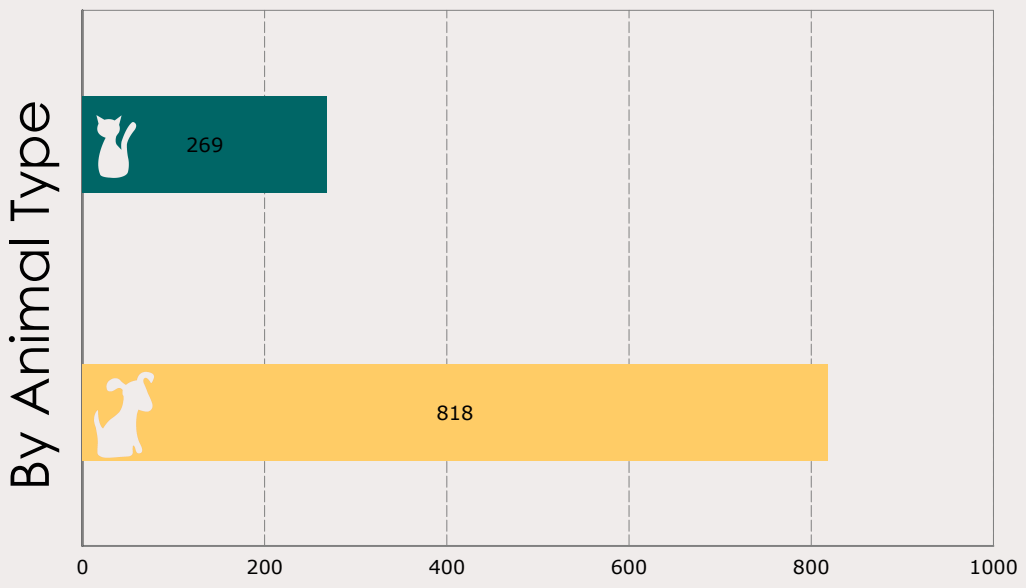

## Monthly Report

# February 2014 Intakes

	 Neonatal Kitten	 Kitten	 Adult Cat	 Neonatal Puppy	 Puppy	 Adult Dog	<b>Total</b>
<b>Neonatal Kitten/Puppy:</b> < 6 weeks old <b>Kitten/Puppy:</b> >= 6 weeks old & < 1 year old <b>Adult Cat/Dog:</b> >= 1 year old							
Owner Surrender	5	24	50	2	50	121	<b>252</b>
Public Assistance	0	1	5	5	7	96	<b>114</b>
Request for Humane Euthanasia	0	0	0	0	1	5	<b>6</b>
Stray	24	35	125	11	124	396	<b>715</b>
<b>Total</b>	<b>29</b>	<b>60</b>	<b>180</b>	<b>18</b>	<b>182</b>	<b>618</b>	<b>1,087</b>