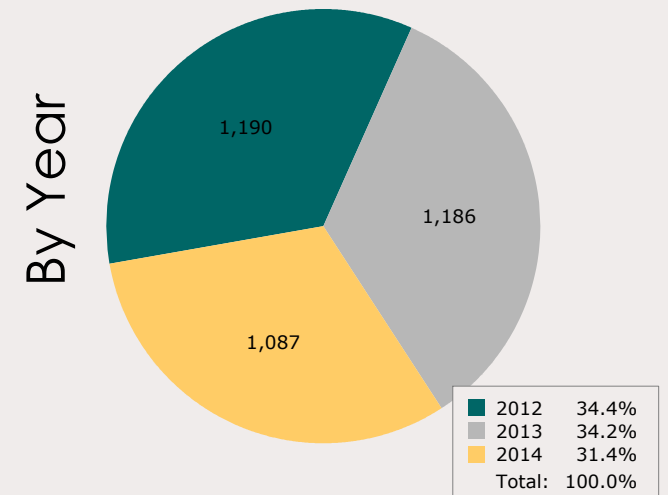

# February 2014 Intakes

	 Neonatal Kitten	 Kitten	 Adult Cat	 Neonatal Puppy	 Puppy	 Adult Dog	<b>Total</b>
<b>Neonatal Kitten/Puppy:</b> < 6 weeks old <b>Kitten/Puppy:</b> >= 6 weeks old & < 1 year old <b>Adult Cat/Dog:</b> >= 1 year old							
Owner Surrender	5	24	50	2	50	121	<b>252</b>
Public Assistance	0	1	5	5	7	96	<b>114</b>
Request for Humane Euthanasia	0	0	0	0	1	5	<b>6</b>
Stray	24	35	125	11	124	396	<b>715</b>
<b>Total</b>	<b>29</b>	<b>60</b>	<b>180</b>	<b>18</b>	<b>182</b>	<b>618</b>	<b>1,087</b>

# February 2012 to 2014 Intakes

	2012			2013			2014		
	Cats	Dogs	Total	Cats	Dogs	Total	Cats	Dogs	Total
Owner Surrender	93	243	<b>336</b>	108	188	<b>296</b>	79	173	<b>252</b>
Public Assistance	9	54	<b>63</b>	12	86	<b>98</b>	6	108	<b>114</b>
Request for Humane Euthanasia	0	6	<b>6</b>	3	9	<b>12</b>	0	6	<b>6</b>
Stray	164	621	<b>785</b>	219	561	<b>780</b>	184	531	<b>715</b>
<b>Total</b>	<b>266</b>	<b>924</b>	<b>1,190</b>	<b>342</b>	<b>844</b>	<b>1,186</b>	<b>269</b>	<b>818</b>	<b>1,087</b>