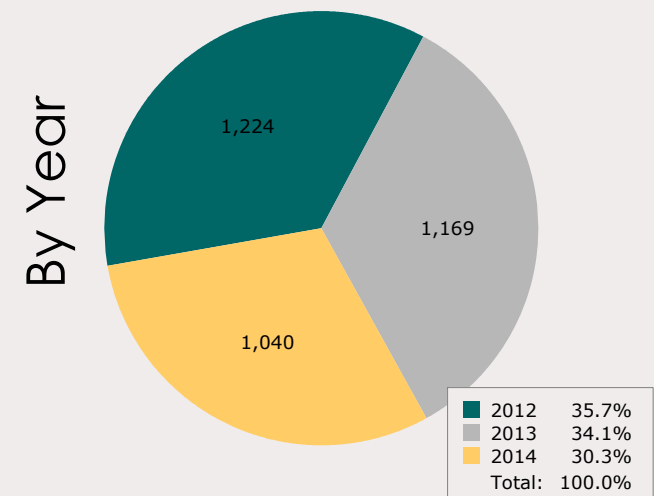

February 2012 to 2014 Outcomes

	2012			2013			2014		
	Cats	Dogs	Total	Cats	Dogs	Total	Cats	Dogs	Total
Adopted	138	398	536	157	345	502	97	340	437
Deceased	6	1	7	3	0	3	4	2	6
Humanely Euthanized	25	83	108	29	53	82	20	47	67
Missing	2	0	2	0	0	0	0	0	0
Returned to Owner	18	219	237	24	231	255	25	219	244
Transferred	99	235	334	149	178	327	120	166	286
Total	288	936	1,224	362	807	1,169	266	774	1,040