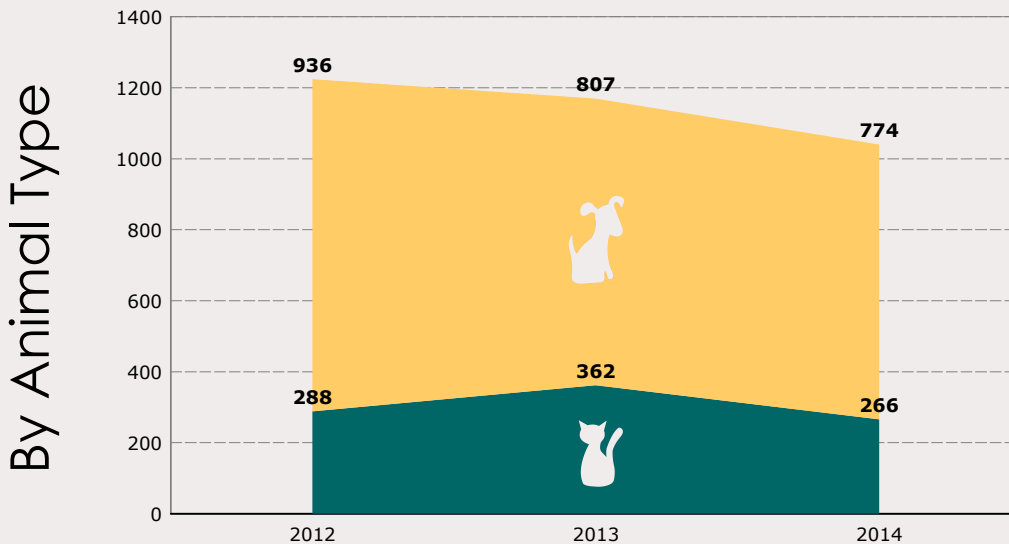

February 2012 to 2014 Outcomes

	2012			2013			2014		
	Cats	Dogs	Total	Cats	Dogs	Total	Cats	Dogs	Total
Adopted	138	398	536	157	345	502	97	340	437
Deceased	6	1	7	3	0	3	4	2	6
Humanely Euthanized	25	83	108	29	53	82	20	47	67
Missing	2	0	2	0	0	0	0	0	0
Returned to Owner	18	219	237	24	231	255	25	219	244
Transferred	99	235	334	149	178	327	120	166	286
Total	288	936	1,224	362	807	1,169	266	774	1,040