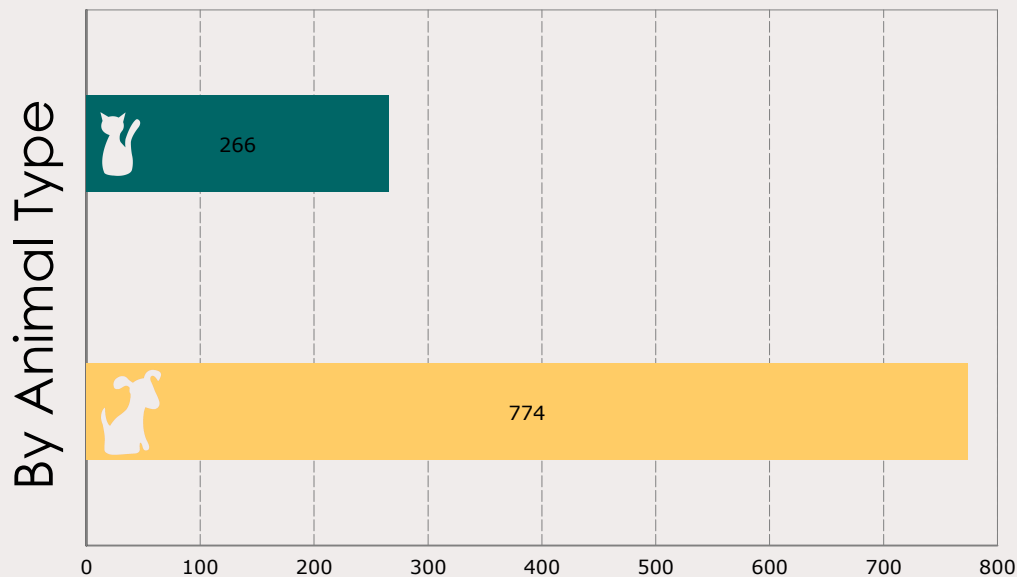

# February 2014 Intakes

	 Neonatal Kitten	 Kitten	 Adult Cat	 Neonatal Puppy	 Puppy	 Adult Dog	<b>Total</b>
<b>Neonatal Kitten/Puppy:</b> < 6 weeks old <b>Kitten/Puppy:</b> >= 6 weeks old & < 1 year old <b>Adult Cat/Dog:</b> >= 1 year old							
Owner Surrender	5	24	50	2	50	121	<b>252</b>
Public Assistance	0	1	5	5	7	96	<b>114</b>
Request for Humane Euthanasia	0	0	0	0	1	5	<b>6</b>
Stray	24	35	125	11	124	396	<b>715</b>
<b>Total</b>	<b>29</b>	<b>60</b>	<b>180</b>	<b>18</b>	<b>182</b>	<b>618</b>	<b>1,087</b>

# February 2012 to 2014 Intakes

	2012			2013			2014		
	Cats	Dogs	Total	Cats	Dogs	Total	Cats	Dogs	Total
Owner Surrender	93	243	<b>336</b>	108	188	<b>296</b>	79	173	<b>252</b>
Public Assistance	9	54	<b>63</b>	12	86	<b>98</b>	6	108	<b>114</b>
Request for Humane Euthanasia	0	6	<b>6</b>	3	9	<b>12</b>	0	6	<b>6</b>
Stray	164	621	<b>785</b>	219	561	<b>780</b>	184	531	<b>715</b>
<b>Total</b>	<b>266</b>	<b>924</b>	<b>1,190</b>	<b>342</b>	<b>844</b>	<b>1,186</b>	<b>269</b>	<b>818</b>	<b>1,087</b>

# February 2014 Outcomes

							<b>Total</b>
<b>Neonatal Kitten/Puppy:</b> < 6 weeks old <b>Kitten/Puppy:</b> >= 6 weeks old & < 1 year old <b>Adult Cat/Dog:</b> >= 1 year old	Neonatal Kitten	Kitten	Adult Cat	Neonatal Puppy	Puppy	Adult Dog	<b>Total</b>
Adopted	0	46	51	0	112	228	<b>437</b>
Deceased	0	0	4	0	0	2	<b>6</b>
Humanely Euthanized	0	1	19	0	6	41	<b>67</b>
Returned to Owner	0	3	22	0	14	205	<b>244</b>
Transferred	11	17	92	5	50	111	<b>286</b>
<b>Total</b>	<b>11</b>	<b>67</b>	<b>188</b>	<b>5</b>	<b>182</b>	<b>587</b>	<b>1,040</b>