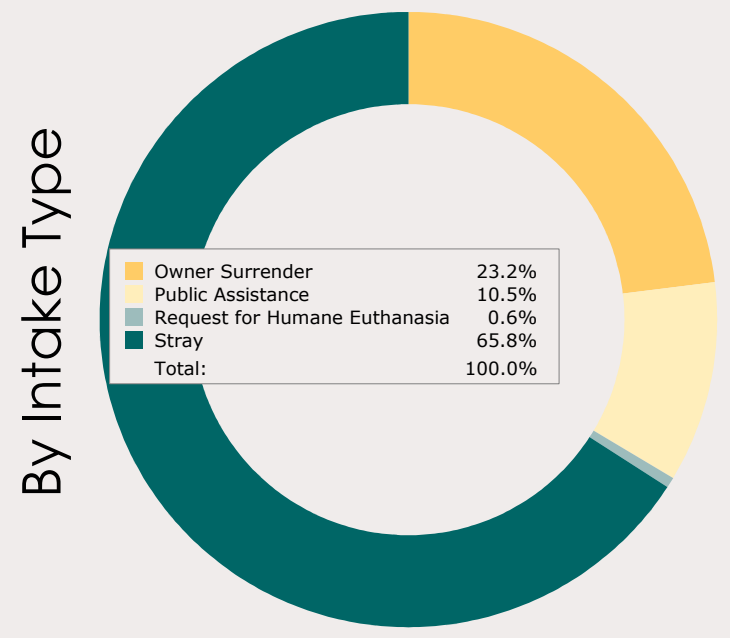

# February 2014 Intakes

	 Neonatal Kitten	 Kitten	 Adult Cat	 Neonatal Puppy	 Puppy	 Adult Dog	<b>Total</b>
<b>Neonatal Kitten/Puppy:</b> < 6 weeks old <b>Kitten/Puppy:</b> >= 6 weeks old & < 1 year old <b>Adult Cat/Dog:</b> >= 1 year old							
Owner Surrender	5	24	50	2	50	121	<b>252</b>
Public Assistance	0	1	5	5	7	96	<b>114</b>
Request for Humane Euthanasia	0	0	0	0	1	5	<b>6</b>
Stray	24	35	125	11	124	396	<b>715</b>
<b>Total</b>	<b>29</b>	<b>60</b>	<b>180</b>	<b>18</b>	<b>182</b>	<b>618</b>	<b>1,087</b>