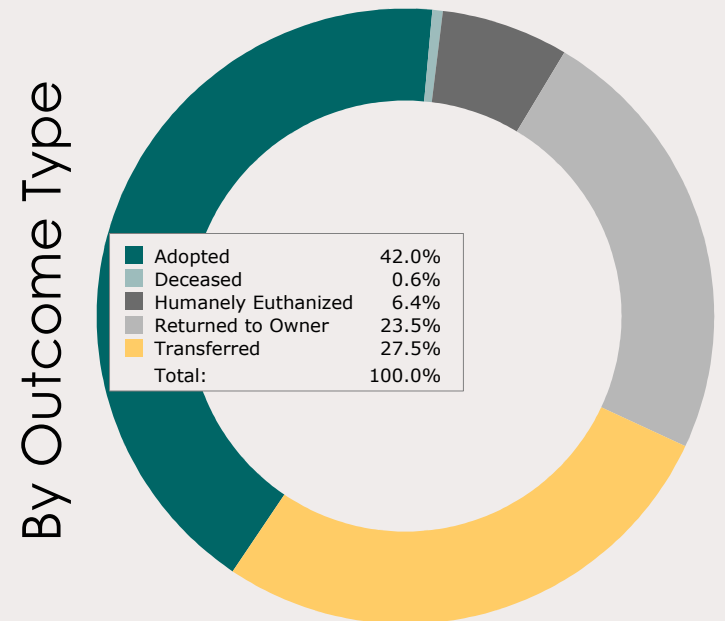

# February 2012 to 2014 Intakes

	2012			2013			2014		
	Cats	Dogs	Total	Cats	Dogs	Total	Cats	Dogs	Total
Owner Surrender	93	243	<b>336</b>	108	188	<b>296</b>	79	173	<b>252</b>
Public Assistance	9	54	<b>63</b>	12	86	<b>98</b>	6	108	<b>114</b>
Request for Humane Euthanasia	0	6	<b>6</b>	3	9	<b>12</b>	0	6	<b>6</b>
Stray	164	621	<b>785</b>	219	561	<b>780</b>	184	531	<b>715</b>
<b>Total</b>	<b>266</b>	<b>924</b>	<b>1,190</b>	<b>342</b>	<b>844</b>	<b>1,186</b>	<b>269</b>	<b>818</b>	<b>1,087</b>

# February 2014 Outcomes

							<b>Total</b>
<b>Neonatal Kitten/Puppy:</b> < 6 weeks old <b>Kitten/Puppy:</b> >= 6 weeks old & < 1 year old <b>Adult Cat/Dog:</b> >= 1 year old	Neonatal Kitten	Kitten	Adult Cat	Neonatal Puppy	Puppy	Adult Dog	<b>Total</b>
Adopted	0	46	51	0	112	228	<b>437</b>
Deceased	0	0	4	0	0	2	<b>6</b>
Humanely Euthanized	0	1	19	0	6	41	<b>67</b>
Returned to Owner	0	3	22	0	14	205	<b>244</b>
Transferred	11	17	92	5	50	111	<b>286</b>
<b>Total</b>	<b>11</b>	<b>67</b>	<b>188</b>	<b>5</b>	<b>182</b>	<b>587</b>	<b>1,040</b>