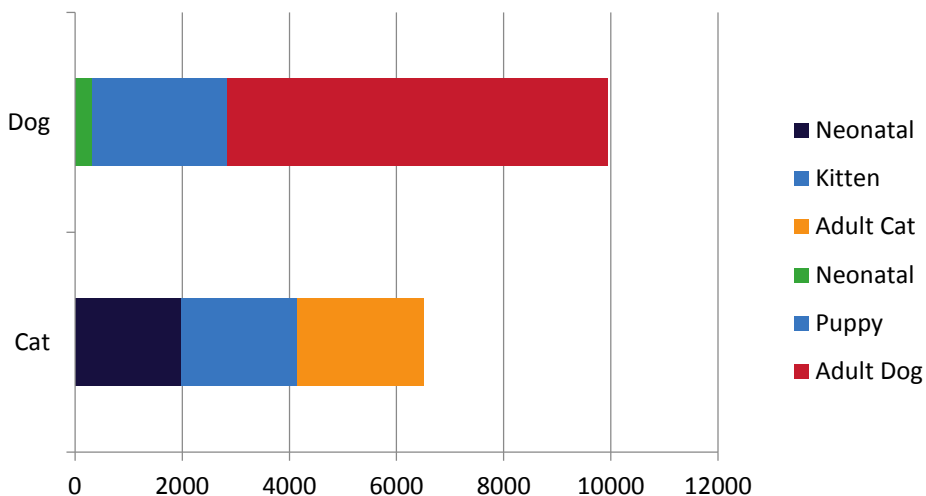

2017 Calendar Year Report

Austin Animal Center

Austin Animal Center Calendar Year 2017 Intakes

	Neonatal Kitten	Kitten	Adult Cat	Neonatal Puppy	Puppy	Adult Dog	Total
Born In	32	0	0	77	0	0	109
Owner Surrender	102	451	777	26	536	1564	3456
Public Assistance	8	17	89	9	105	918	1146
Request for Euthanasia	0	0	3	0	0	5	8
Stray	1839	1697	1488	211	1877	4614	11726
Total	1981	2165	2357	323	2518	7101	16445

Neonatal: 6 weeks & under
Puppy/Kitten: 6 weeks-12 months
Adult: 1 year+

Intake by Age

Austin Animal Center Calendar Year Comparison Intakes

	2016			2017		
	Cat	Dog	Total	Cat	Dog	Total
Born in				32	77	109
Owner Surrender	1346	1917	3263	1330	2126	3456
Public Assistance	139	444	583	114	1032	1146
Request for Euthanasia	7	15	22	3	5	8
Stray	5069	7019	12088	4815	6173	11726
Total	6561	9395	15956	6294	9412	16445

Neonatal: 6 weeks & under
Puppy/Kitten: 6 weeks-12 months
Adult: 1 year+

Intake by Year

Austin Animal Center Calendar Year 2017 Outcomes

	Neonatal Kitten	Kitten	Adult Cat	Neonatal Puppy	Puppy	Adult Dog	Total
Adoption	0	2357	916	0	1750	2941	7964
Deceased	38	35	25	3	9	17	127
Disposal	0	3	5	0	0	4	12
Euthanized	47	55	145	4	12	77	340
Missing	1	1	0	0	1	2	5
Return to Owner	6	50	313	14	315	2636	3334
Transfer	925	447	482	116	537	1492	3999
Total	1017	3186	2362	137	2623	7179	16504

Neonatal: 6 weeks & under
Puppy/Kitten: 6 weeks-12 months
Adult: 1 year+

Outcome by Age

Austin Animal Center Calendar Year Comparison Outcomes

2016

2017

	Cat	Dog	Total	Cat	Dog	Total
Adoption	3095	4791	7886	3273	4691	7964
Deceased	101	41	142	98	29	127
Disposal	3	3	6	8	4	12
Euthanized	235	173	408	247	93	340
Missing	14	4	18	2	3	5
Return to Owner	262	2498	2760	369	2965	3334
Transfer	2823	1892	4715	1854	2145	3999
Total	6533	9402	15935	5851	9927	15781