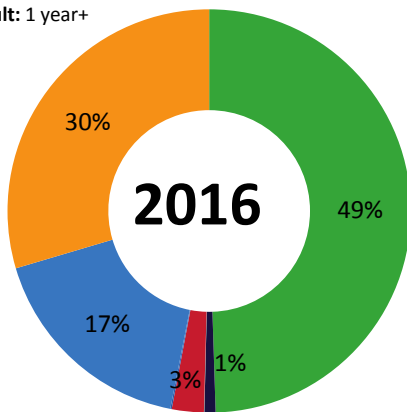

Neonatal: 6 weeks & under
Puppy/Kitten: 6 weeks-12 months
Adult: 1 year+

Intake by Age

Austin Animal Center Calendar Year Comparison Intakes

	2016			2017		
	Cat	Dog	Total	Cat	Dog	Total
Born in				32	77	109
Owner Surrender	1346	1917	3263	1330	2126	3456
Public Assistance	139	444	583	114	1032	1146
Request for Euthanasia	7	15	22	3	5	8
Stray	5069	7019	12088	4815	6173	11726
Total	6561	9395	15956	6294	9412	16445

Neonatal: 6 weeks & under
Puppy/Kitten: 6 weeks-12 months
Adult: 1 year+

Intake by Year

Austin Animal Center Calendar Year 2017 Outcomes

	Neonatal Kitten	Kitten	Adult Cat	Neonatal Puppy	Puppy	Adult Dog	Total
Adoption	0	2357	916	0	1750	2941	7964
Deceased	38	35	25	3	9	17	127
Disposal	0	3	5	0	0	4	12
Euthanized	47	55	145	4	12	77	340
Missing	1	1	0	0	1	2	5
Return to Owner	6	50	313	14	315	2636	3334
Transfer	925	447	482	116	537	1492	3999
Total	1017	3186	2362	137	2623	7179	16504

Neonatal: 6 weeks & under
Puppy/Kitten: 6 weeks-12 months
Adult: 1 year+

Outcome by Age

Austin Animal Center Calendar Year Comparison Outcomes

2016

2017

	Cat	Dog	Total	Cat	Dog	Total
Adoption	3095	4791	7886	3273	4691	7964
Deceased	101	41	142	98	29	127
Disposal	3	3	6	8	4	12
Euthanized	235	173	408	247	93	340
Missing	14	4	18	2	3	5
Return to Owner	262	2498	2760	369	2965	3334
Transfer	2823	1892	4715	1854	2145	3999
Total	6533	9402	15935	5851	9927	15781

Neonatal: 6 weeks & under
Puppy/Kitten: 6 weeks-12 months
Adult: 1 year+

- Adoption
- Deceased
- Euthanized
- Return to Owner
- Transfer

Outcome by Type & Year

Austin Animal Center Calendar Year 2017 Live Outcomes