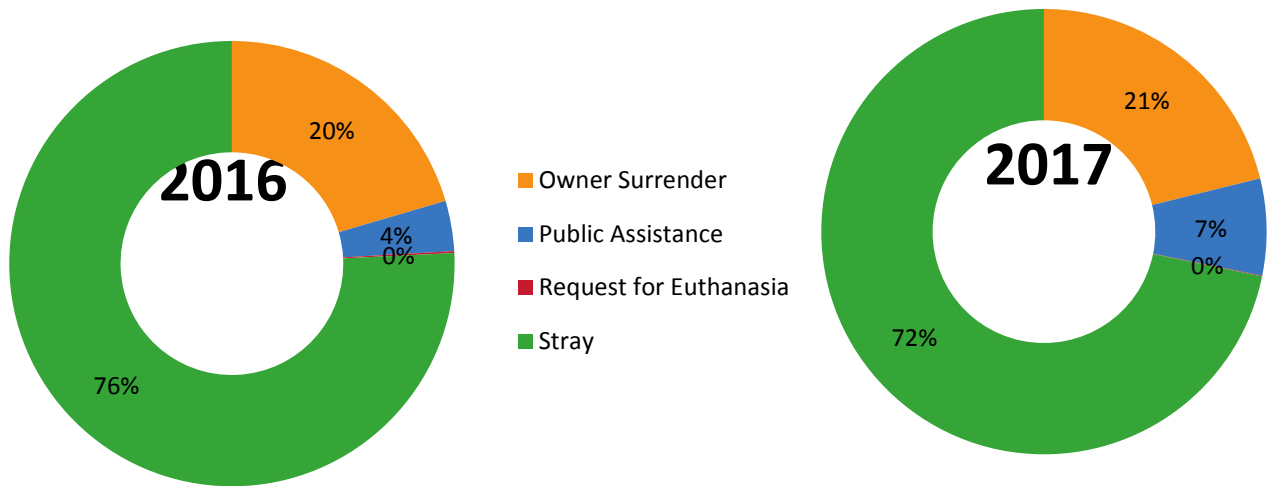

2017 Calendar Year Report

Austin Animal Center

Austin Animal Center Calendar Year 2017 Intakes

	Neonatal Kitten	Kitten	Adult Cat	Neonatal Puppy	Puppy	Adult Dog	Total
Born In	32	0	0	77	0	0	109
Owner Surrender	102	451	777	26	536	1564	3456
Public Assistance	8	17	89	9	105	918	1146
Request for Euthanasia	0	0	3	0	0	5	8
Stray	1839	1697	1488	211	1877	4614	11726
Total	1981	2165	2357	323	2518	7101	16445

Neonatal: 6 weeks & under
Puppy/Kitten: 6 weeks-12 months
Adult: 1 year+

Intake by Age

Austin Animal Center Calendar Year Comparison Intakes

	2016			2017		
	Cat	Dog	Total	Cat	Dog	Total
Born in				32	77	109
Owner Surrender	1346	1917	3263	1330	2126	3456
Public Assistance	139	444	583	114	1032	1146
Request for Euthanasia	7	15	22	3	5	8
Stray	5069	7019	12088	4815	6173	11726
Total	6561	9395	15956	6294	9412	16445

Neonatal: 6 weeks & under
Puppy/Kitten: 6 weeks-12 months
Adult: 1 year+

Intake by Year

Austin Animal Center Calendar Year 2017 Outcomes

	Neonatal Kitten	Kitten	Adult Cat	Neonatal Puppy	Puppy	Adult Dog	Total
Adoption	0	2357	916	0	1750	2941	7964
Deceased	38	35	25	3	9	17	127
Disposal	0	3	5	0	0	4	12
Euthanized	47	55	145	4	12	77	340
Missing	1	1	0	0	1	2	5
Return to Owner	6	50	313	14	315	2636	3334
Transfer	925	447	482	116	537	1492	3999
Total	1017	3186	2362	137	2623	7179	16504

Neonatal: 6 weeks & under
Puppy/Kitten: 6 weeks-12 months
Adult: 1 year+

Outcome by Age

Austin Animal Center Calendar Year Comparison Outcomes

2016

2017

	Cat	Dog	Total	Cat	Dog	Total
Adoption	3095	4791	7886	3273	4691	7964
Deceased	101	41	142	98	29	127
Disposal	3	3	6	8	4	12
Euthanized	235	173	408	247	93	340
Missing	14	4	18	2	3	5
Return to Owner	262	2498	2760	369	2965	3334
Transfer	2823	1892	4715	1854	2145	3999
Total	6533	9402	15935	5851	9927	15781