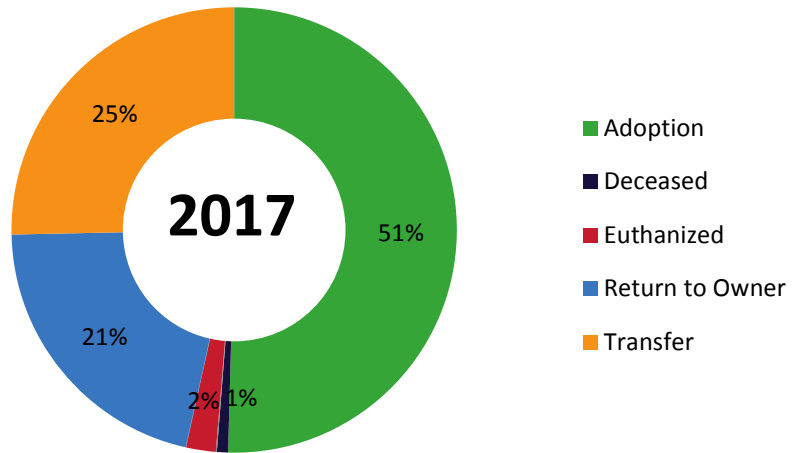

Neonatal: 6 weeks & under
Puppy/Kitten: 6 weeks-12 months
Adult: 1 year+

Intake by Age

Austin Animal Center Calendar Year Comparison Intakes

	2016			2017		
	Cat	Dog	Total	Cat	Dog	Total
Born in				32	77	109
Owner Surrender	1346	1917	3263	1330	2126	3456
Public Assistance	139	444	583	114	1032	1146
Request for Euthanasia	7	15	22	3	5	8
Stray	5069	7019	12088	4815	6173	11726
Total	6561	9395	15956	6294	9412	16445

Neonatal: 6 weeks & under
Puppy/Kitten: 6 weeks-12 months
Adult: 1 year+

Intake by Year

Austin Animal Center Calendar Year 2017 Outcomes

	Neonatal Kitten	Kitten	Adult Cat	Neonatal Puppy	Puppy	Adult Dog	Total
Adoption	0	2357	916	0	1750	2941	7964
Deceased	38	35	25	3	9	17	127
Disposal	0	3	5	0	0	4	12
Euthanized	47	55	145	4	12	77	340
Missing	1	1	0	0	1	2	5
Return to Owner	6	50	313	14	315	2636	3334
Transfer	925	447	482	116	537	1492	3999
Total	1017	3186	2362	137	2623	7179	16504

Neonatal: 6 weeks & under
Puppy/Kitten: 6 weeks-12 months
Adult: 1 year+

Outcome by Age

Austin Animal Center Calendar Year Comparison Outcomes

2016

2017

	Cat	Dog	Total	Cat	Dog	Total
Adoption	3095	4791	7886	3273	4691	7964
Deceased	101	41	142	98	29	127
Disposal	3	3	6	8	4	12
Euthanized	235	173	408	247	93	340
Missing	14	4	18	2	3	5
Return to Owner	262	2498	2760	369	2965	3334
Transfer	2823	1892	4715	1854	2145	3999
Total	6533	9402	15935	5851	9927	15781