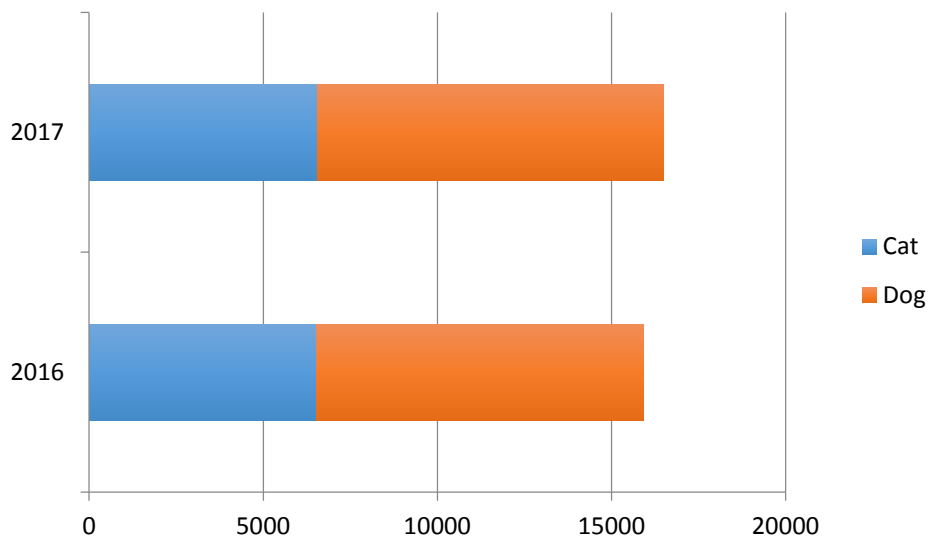

Neonatal: 6 weeks & under
Puppy/Kitten: 6 weeks-12 months
Adult: 1 year+

Intake by Age

Austin Animal Center Calendar Year Comparison Intakes

	2016			2017		
	Cat	Dog	Total	Cat	Dog	Total
Born in				32	77	109
Owner Surrender	1346	1917	3263	1330	2126	3456
Public Assistance	139	444	583	114	1032	1146
Request for Euthanasia	7	15	22	3	5	8
Stray	5069	7019	12088	4815	6173	11726
Total	6561	9395	15956	6294	9412	16445

Neonatal: 6 weeks & under
Puppy/Kitten: 6 weeks-12 months
Adult: 1 year+

Intake by Year

Austin Animal Center Calendar Year 2017 Outcomes

	Neonatal Kitten	Kitten	Adult Cat	Neonatal Puppy	Puppy	Adult Dog	Total
Adoption	0	2357	916	0	1750	2941	7964
Deceased	38	35	25	3	9	17	127
Disposal	0	3	5	0	0	4	12
Euthanized	47	55	145	4	12	77	340
Missing	1	1	0	0	1	2	5
Return to Owner	6	50	313	14	315	2636	3334
Transfer	925	447	482	116	537	1492	3999
Total	1017	3186	2362	137	2623	7179	16504

Neonatal: 6 weeks & under
Puppy/Kitten: 6 weeks-12 months
Adult: 1 year+

Outcome by Age

Austin Animal Center Calendar Year Comparison Outcomes

2016

2017

	Cat	Dog	Total	Cat	Dog	Total
Adoption	3095	4791	7886	3273	4691	7964
Deceased	101	41	142	98	29	127
Disposal	3	3	6	8	4	12
Euthanized	235	173	408	247	93	340
Missing	14	4	18	2	3	5
Return to Owner	262	2498	2760	369	2965	3334
Transfer	2823	1892	4715	1854	2145	3999
Total	6533	9402	15935	5851	9927	15781

Neonatal: 6 weeks & under
Puppy/Kitten: 6 weeks-12 months
Adult: 1 year+

- Adoption
- Deceased
- Euthanized
- Return to Owner
- Transfer

Outcome by Type & Year

Austin Animal Center Calendar Year 2017 Live Outcomes