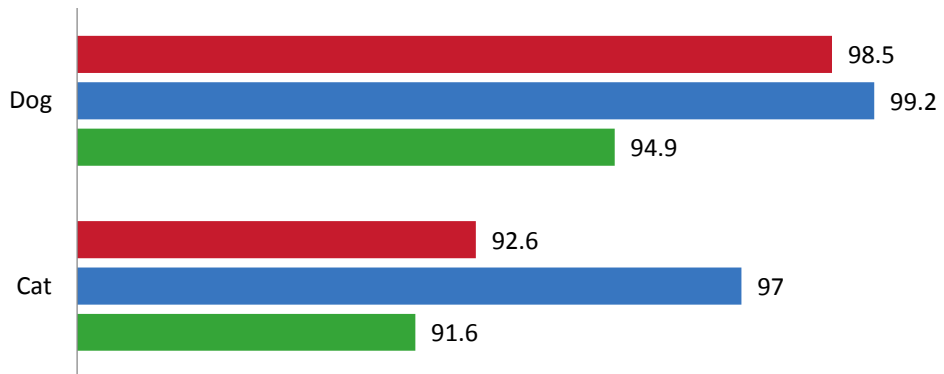

Neonatal: 6 weeks & under
Puppy/Kitten: 6 weeks-12 months
Adult: 1 year+

- Adoption
- Deceased
- Euthanized
- Return to Owner
- Transfer

Outcome by Type & Year

Austin Animal Center Calendar Year 2017 Live Outcomes

Cat

94.6%

Dog

98.5%

Total

97%

Neonatal: 6 weeks & under
Young: 6 weeks-12 months
Adult: 1 year+

Live Release Rates by Age

■ Adult ■ Young ■ Neonatal

Yearly Live Release Rate

■ 2017 ■ 2016