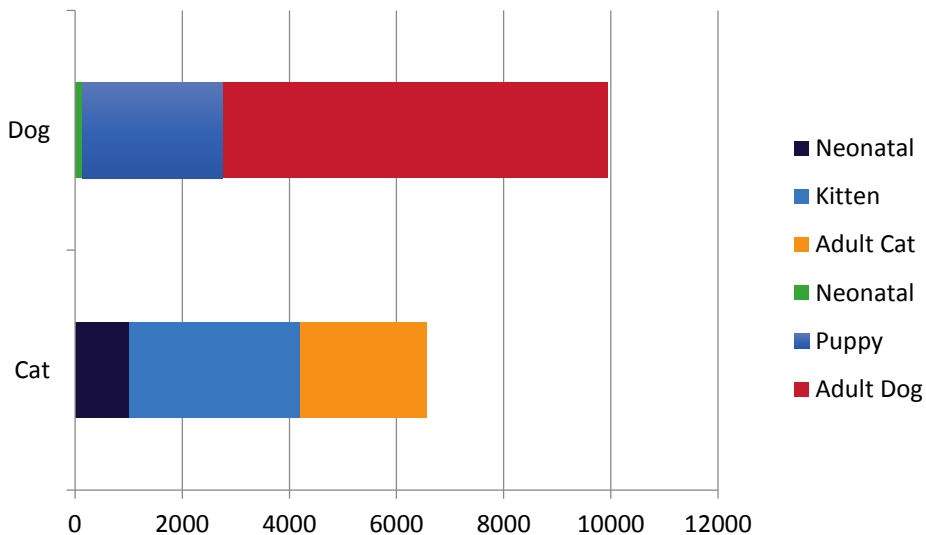

Neonatal: 6 weeks & under
Puppy/Kitten: 6 weeks-12 months
Adult: 1 year+

Intake by Age

Austin Animal Center Calendar Year Comparison Intakes

	2016			2017		
	Cat	Dog	Total	Cat	Dog	Total
Born in				32	77	109
Owner Surrender	1346	1917	3263	1330	2126	3456
Public Assistance	139	444	583	114	1032	1146
Request for Euthanasia	7	15	22	3	5	8
Stray	5069	7019	12088	4815	6173	11726
Total	6561	9395	15956	6294	9412	16445

Neonatal: 6 weeks & under
Puppy/Kitten: 6 weeks-12 months
Adult: 1 year+

Intake by Year

Austin Animal Center Calendar Year 2017 Outcomes

	Neonatal Kitten	Kitten	Adult Cat	Neonatal Puppy	Puppy	Adult Dog	Total
Adoption	0	2357	916	0	1750	2941	7964
Deceased	38	35	25	3	9	17	127
Disposal	0	3	5	0	0	4	12
Euthanized	47	55	145	4	12	77	340
Missing	1	1	0	0	1	2	5
Return to Owner	6	50	313	14	315	2636	3334
Transfer	925	447	482	116	537	1492	3999
Total	1017	3186	2362	137	2623	7179	16504

Neonatal: 6 weeks & under
Puppy/Kitten: 6 weeks-12 months
Adult: 1 year+

Outcome by Age

Austin Animal Center Calendar Year Comparison Outcomes

2016

2017

	Cat	Dog	Total	Cat	Dog	Total
Adoption	3095	4791	7886	3273	4691	7964
Deceased	101	41	142	98	29	127
Disposal	3	3	6	8	4	12
Euthanized	235	173	408	247	93	340
Missing	14	4	18	2	3	5
Return to Owner	262	2498	2760	369	2965	3334
Transfer	2823	1892	4715	1854	2145	3999
Total	6533	9402	15935	5851	9927	15781

Neonatal: 6 weeks & under
Puppy/Kitten: 6 weeks-12 months
Adult: 1 year+

- Adoption
- Deceased
- Euthanized
- Return to Owner
- Transfer

Outcome by Type & Year

Austin Animal Center Calendar Year 2017 Live Outcomes