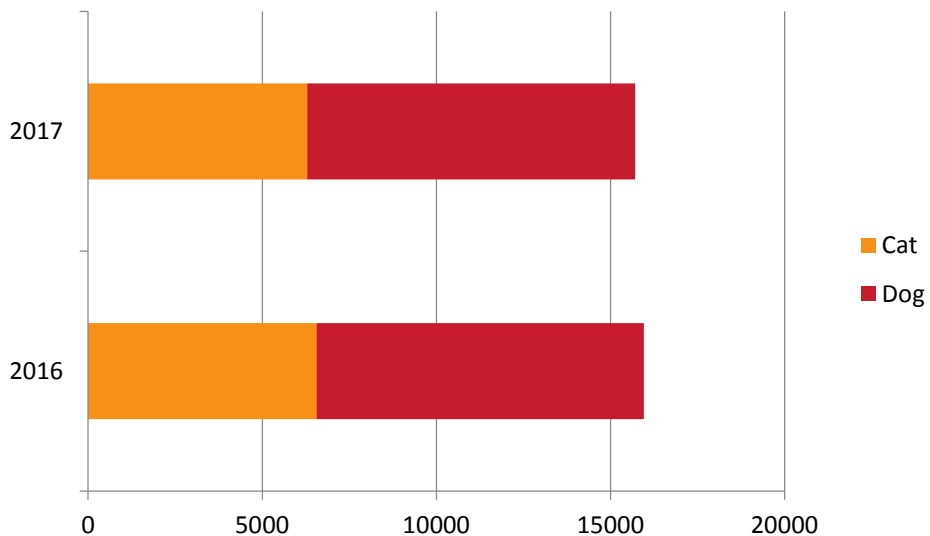

2017 Calendar Year Report

Austin Animal Center

Austin Animal Center Calendar Year 2017 Intakes

	Neonatal Kitten	Kitten	Adult Cat	Neonatal Puppy	Puppy	Adult Dog	Total
Born In	32	0	0	77	0	0	109
Owner Surrender	102	451	777	26	536	1564	3456
Public Assistance	8	17	89	9	105	918	1146
Request for Euthanasia	0	0	3	0	0	5	8
Stray	1839	1697	1488	211	1877	4614	11726
Total	1981	2165	2357	323	2518	7101	16445

Neonatal: 6 weeks & under
Puppy/Kitten: 6 weeks-12 months
Adult: 1 year+

Intake by Age

Austin Animal Center Calendar Year Comparison Intakes

	2016			2017		
	Cat	Dog	Total	Cat	Dog	Total
Born in				32	77	109
Owner Surrender	1346	1917	3263	1330	2126	3456
Public Assistance	139	444	583	114	1032	1146
Request for Euthanasia	7	15	22	3	5	8
Stray	5069	7019	12088	4815	6173	11726
Total	6561	9395	15956	6294	9412	16445

Neonatal: 6 weeks & under
Puppy/Kitten: 6 weeks-12 months
Adult: 1 year+

Intake by Year

Austin Animal Center Calendar Year 2017 Outcomes

	Neonatal Kitten	Kitten	Adult Cat	Neonatal Puppy	Puppy	Adult Dog	Total
Adoption	0	2357	916	0	1750	2941	7964
Deceased	38	35	25	3	9	17	127
Disposal	0	3	5	0	0	4	12
Euthanized	47	55	145	4	12	77	340
Missing	1	1	0	0	1	2	5
Return to Owner	6	50	313	14	315	2636	3334
Transfer	925	447	482	116	537	1492	3999
Total	1017	3186	2362	137	2623	7179	16504

Neonatal: 6 weeks & under
Puppy/Kitten: 6 weeks-12 months
Adult: 1 year+

Outcome by Age

Austin Animal Center Calendar Year Comparison Outcomes

2016

2017

	Cat	Dog	Total	Cat	Dog	Total
Adoption	3095	4791	7886	3273	4691	7964
Deceased	101	41	142	98	29	127
Disposal	3	3	6	8	4	12
Euthanized	235	173	408	247	93	340
Missing	14	4	18	2	3	5
Return to Owner	262	2498	2760	369	2965	3334
Transfer	2823	1892	4715	1854	2145	3999
Total	6533	9402	15935	5851	9927	15781