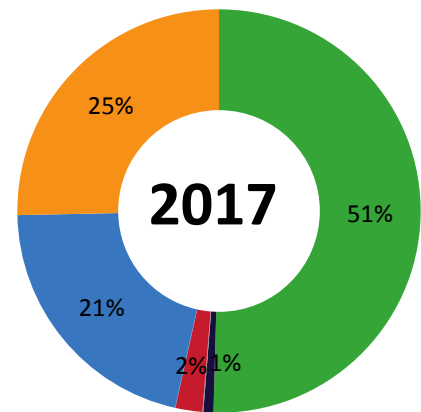

Neonatal: 6 weeks & under
Puppy/Kitten: 6 weeks-12 months
Adult: 1 year+

Intake by Age

Austin Animal Center Calendar Year Comparison Intakes

	2016			2017		
	Cat	Dog	Total	Cat	Dog	Total
Born in				32	77	109
Owner Surrender	1346	1917	3263	1330	2126	3456
Public Assistance	139	444	583	114	1032	1146
Request for Euthanasia	7	15	22	3	5	8
Stray	5069	7019	12088	4815	6173	11726
Total	6561	9395	15956	6294	9412	16445

Neonatal: 6 weeks & under
Puppy/Kitten: 6 weeks-12 months
Adult: 1 year+

Intake by Year

Austin Animal Center Calendar Year 2017 Outcomes

	Neonatal Kitten	Kitten	Adult Cat	Neonatal Puppy	Puppy	Adult Dog	Total
Adoption	0	2357	916	0	1750	2941	7964
Deceased	38	35	25	3	9	17	127
Disposal	0	3	5	0	0	4	12
Euthanized	47	55	145	4	12	77	340
Missing	1	1	0	0	1	2	5
Return to Owner	6	50	313	14	315	2636	3334
Transfer	925	447	482	116	537	1492	3999
Total	1017	3186	2362	137	2623	7179	16504

Neonatal: 6 weeks & under
Puppy/Kitten: 6 weeks-12 months
Adult: 1 year+

Outcome by Age

Austin Animal Center Calendar Year Comparison Outcomes

2016

2017

	Cat	Dog	Total	Cat	Dog	Total
Adoption	3095	4791	7886	3273	4691	7964
Deceased	101	41	142	98	29	127
Disposal	3	3	6	8	4	12
Euthanized	235	173	408	247	93	340
Missing	14	4	18	2	3	5
Return to Owner	262	2498	2760	369	2965	3334
Transfer	2823	1892	4715	1854	2145	3999
Total	6533	9402	15935	5851	9927	15781

Neonatal: 6 weeks & under
Puppy/Kitten: 6 weeks-12 months
Adult: 1 year+

- Adoption
- Deceased
- Euthanized
- Return to Owner
- Transfer

Outcome by Type & Year

Austin Animal Center Calendar Year 2017 Live Outcomes