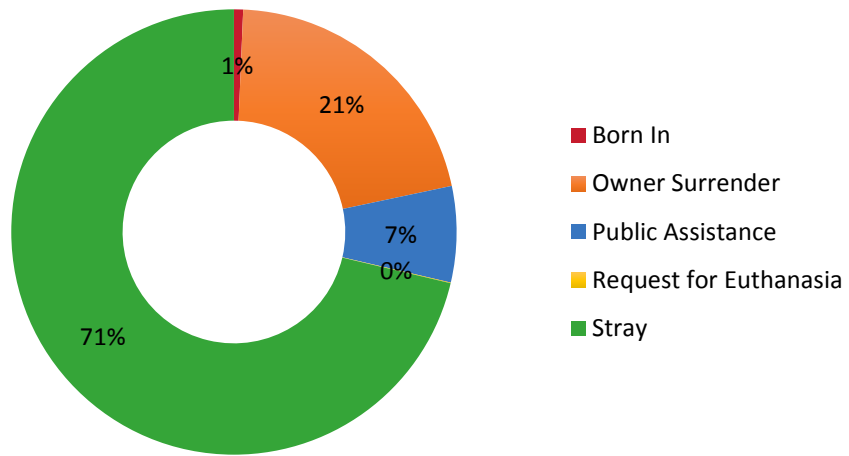

2017 Calendar Year Report

Austin Animal Center

Austin Animal Center Calendar Year 2017 Intakes

	Neonatal Kitten	Kitten	Adult Cat	Neonatal Puppy	Puppy	Adult Dog	Total
Born In	32	0	0	77	0	0	109
Owner Surrender	102	451	777	26	536	1564	3456
Public Assistance	8	17	89	9	105	918	1146
Request for Euthanasia	0	0	3	0	0	5	8
Stray	1839	1697	1488	211	1877	4614	11726
Total	1981	2165	2357	323	2518	7101	16445

Neonatal: 6 weeks & under
Puppy/Kitten: 6 weeks-12 months
Adult: 1 year+

Intake by Age

Austin Animal Center Calendar Year Comparison Intakes

	2016			2017		
	Cat	Dog	Total	Cat	Dog	Total
Born in				32	77	109
Owner Surrender	1346	1917	3263	1330	2126	3456
Public Assistance	139	444	583	114	1032	1146
Request for Euthanasia	7	15	22	3	5	8
Stray	5069	7019	12088	4815	6173	11726
Total	6561	9395	15956	6294	9412	16445

Neonatal: 6 weeks & under
Puppy/Kitten: 6 weeks-12 months
Adult: 1 year+

Intake by Year

Austin Animal Center Calendar Year 2017 Outcomes

	Neonatal Kitten	Kitten	Adult Cat	Neonatal Puppy	Puppy	Adult Dog	Total
Adoption	0	2357	916	0	1750	2941	7964
Deceased	38	35	25	3	9	17	127
Disposal	0	3	5	0	0	4	12
Euthanized	47	55	145	4	12	77	340
Missing	1	1	0	0	1	2	5
Return to Owner	6	50	313	14	315	2636	3334
Transfer	925	447	482	116	537	1492	3999
Total	1017	3186	2362	137	2623	7179	16504

Neonatal: 6 weeks & under
Puppy/Kitten: 6 weeks-12 months
Adult: 1 year+

Outcome by Age

Austin Animal Center Calendar Year Comparison Outcomes

2016

2017

	Cat	Dog	Total	Cat	Dog	Total
Adoption	3095	4791	7886	3273	4691	7964
Deceased	101	41	142	98	29	127
Disposal	3	3	6	8	4	12
Euthanized	235	173	408	247	93	340
Missing	14	4	18	2	3	5
Return to Owner	262	2498	2760	369	2965	3334
Transfer	2823	1892	4715	1854	2145	3999
Total	6533	9402	15935	5851	9927	15781