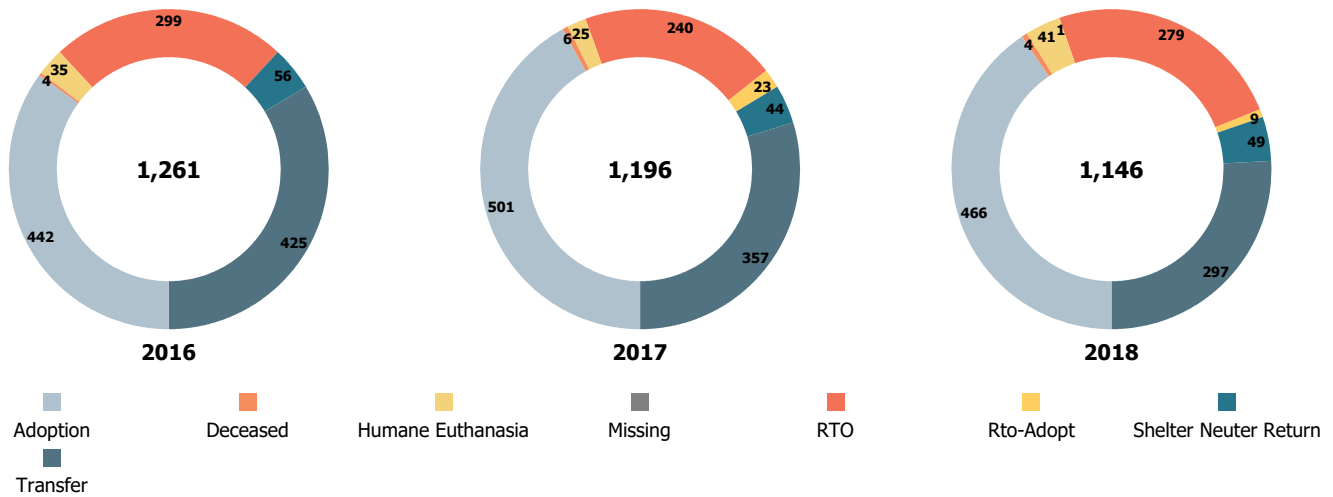

Austin Animal Center April 2016 to 2018 Outcomes

	2016			2017			2018		
	Cat	Dog	Total	Cat	Dog	Total	Cat	Dog	Total
Adoption	98	344	442	131	370	501	100	366	466
Deceased	2	2	4	5	1	6	3	1	4
Humane Euthanasia	21	14	35	18	7	25	34	7	41
Missing	0	0	0	0	0	0	1	0	1
RTO	30	269	299	24	216	240	26	253	279
Rto-Adopt	0	0	0	1	22	23	1	8	9
Shelter Neuter Return	56	0	56	44	0	44	49	0	49
Transfer	279	146	425	187	170	357	127	170	297
Total	486	775	1,261	410	786	1,196	341	805	1,146

Yearly April Outcomes by Outcome Type