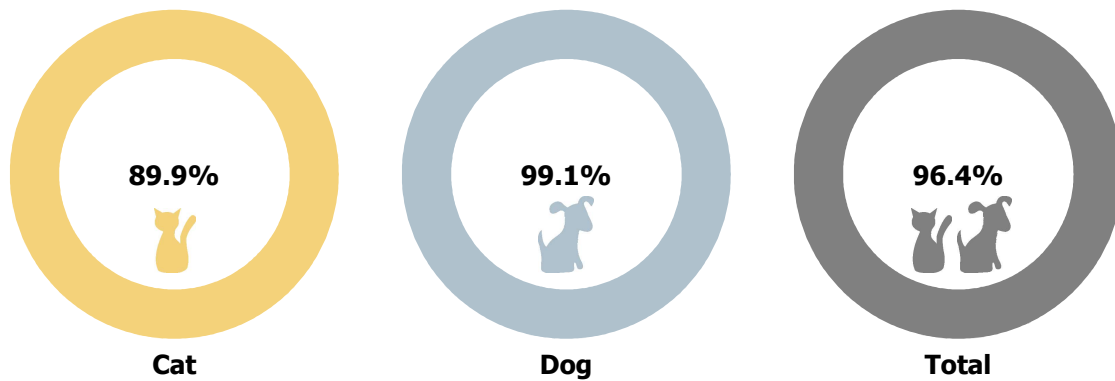

Total Live Release Rates