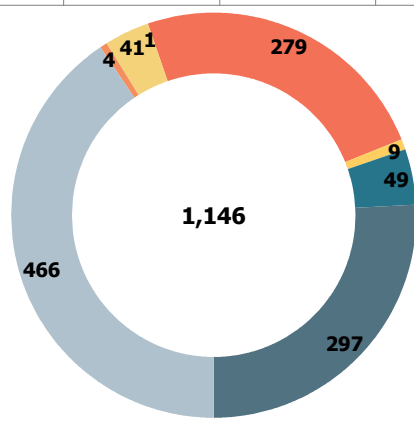

Neonatal Kitten	Kitten	Adult Cat	Neonatal Puppy	Puppy	Adult Dog	Total
Adoption	0	49	51	0	148	218	466
Deceased	3	0	0	0	0	1	4
Humane Euthanasia	4	2	28	0	1	6	41
Missing	0	1	0	0	0	0	1
RTO	4	3	19	0	23	230	279
Rto-Adopt	0	0	1	0	1	7	9
Shelter Neuter Return	0	6	43	0	0	0	49
Transfer	94	14	19	29	35	106	297
Total	105	75	161	29	208	568	1,146