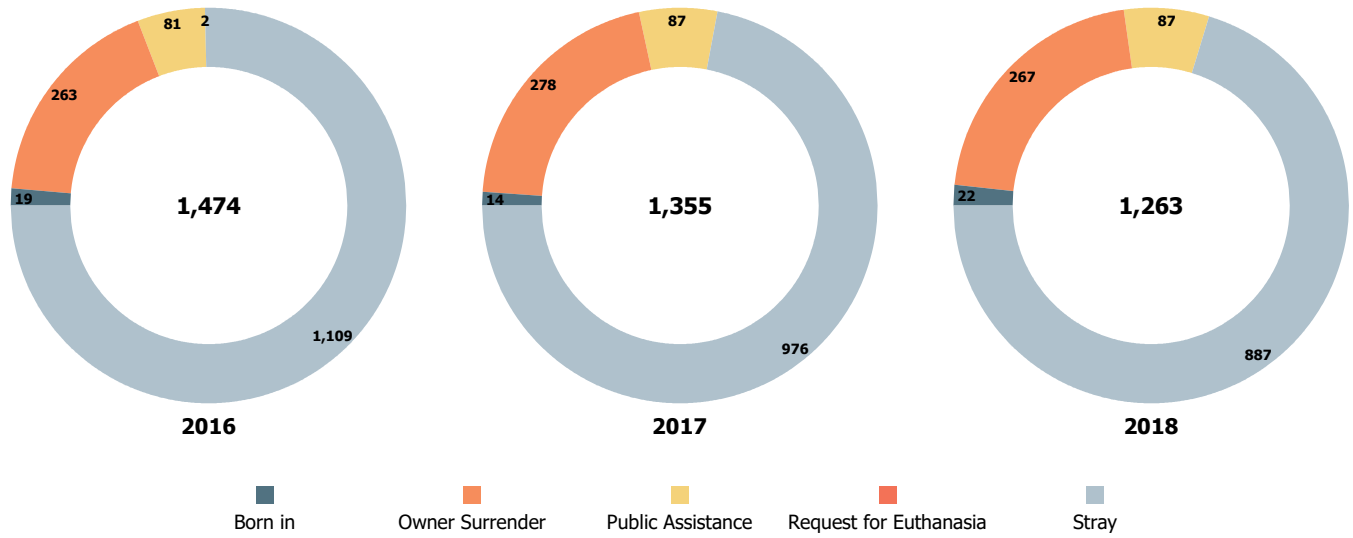

## Age Breakdown

- Neonatal**  
  under 6 weeks old
- Kitten/Puppy**  
  6 weeks to under 1 year old
- Adult**  
  at least 1 year old

Intakes by Age Breakdown

# Austin Animal Center April 2016 to 2018 Intakes

	2016			2017			2018		
	Cat	Dog	Total	Cat	Dog	Total	Cat	Dog	Total
<b>Born in</b>	4	15	<b>19</b>	4	10	<b>14</b>	17	5	<b>22</b>
<b>Owner Surrender</b>	105	158	<b>263</b>	104	174	<b>278</b>	75	192	<b>267</b>
<b>Public Assistance</b>	9	72	<b>81</b>	15	72	<b>87</b>	7	80	<b>87</b>
<b>Request for Euthanasia</b>	0	2	<b>2</b>	0	0	<b>0</b>	0	0	<b>0</b>
<b>Stray</b>	545	564	<b>1,109</b>	442	534	<b>976</b>	351	536	<b>887</b>
<b>Total</b>	<b>663</b>	<b>811</b>	<b>1,474</b>	<b>565</b>	<b>790</b>	<b>1,355</b>	<b>450</b>	<b>813</b>	<b>1,263</b>

### Yearly April Intakes by Intake Type