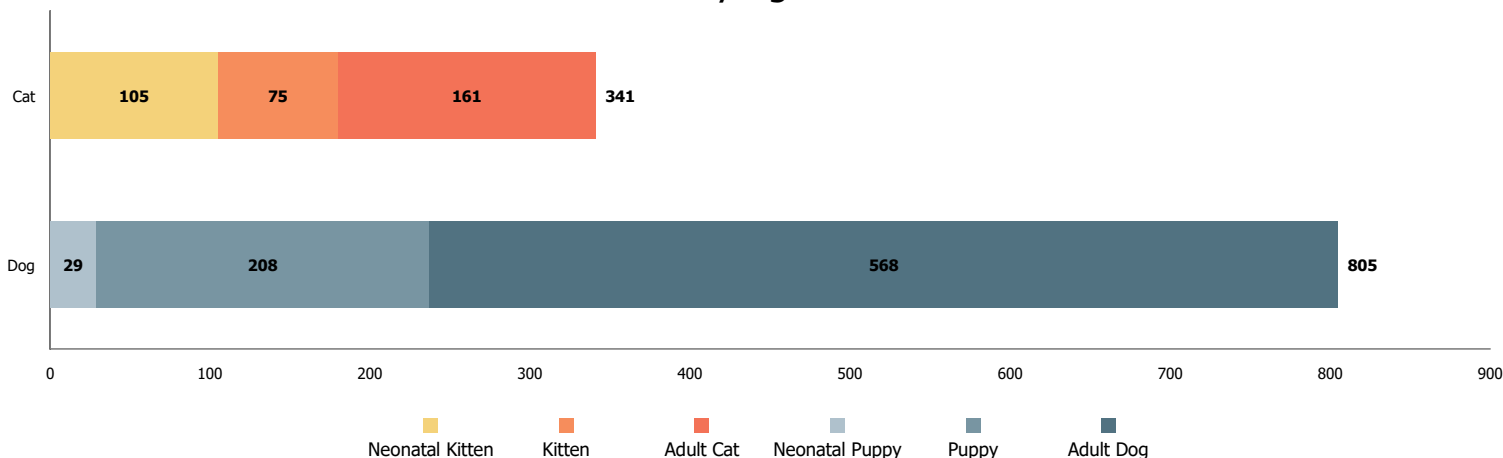

Outcomes by Age Breakdown