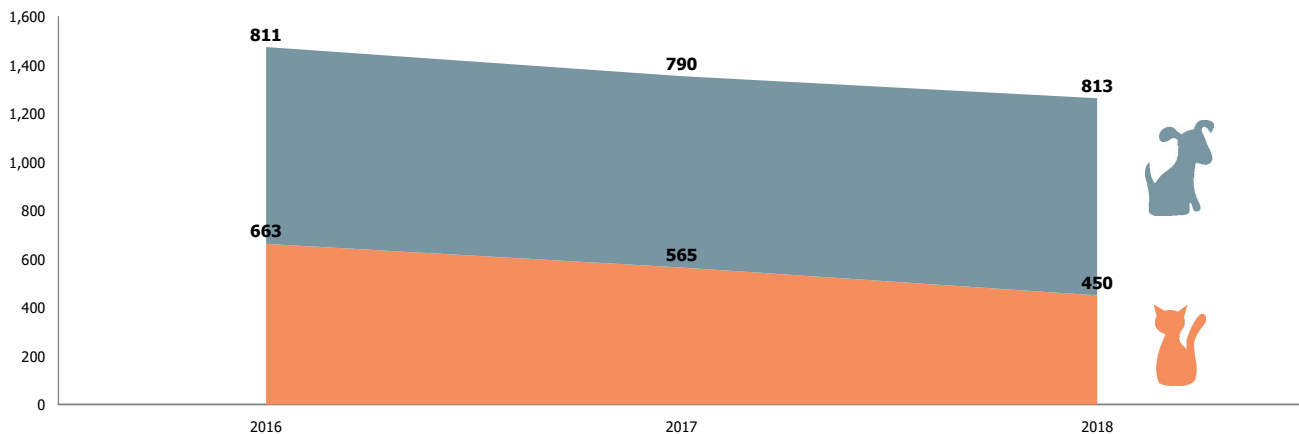

## Age Breakdown

- Neonatal**  
  under 6 weeks old
- Kitten/Puppy**  
  6 weeks to under 1 year old
- Adult**  
  at least 1 year old

Intakes by Age Breakdown

# Austin Animal Center April 2016 to 2018 Intakes

	2016			2017			2018		
	Cat	Dog	Total	Cat	Dog	Total	Cat	Dog	Total
<b>Born in</b>	4	15	<b>19</b>	4	10	<b>14</b>	17	5	<b>22</b>
<b>Owner Surrender</b>	105	158	<b>263</b>	104	174	<b>278</b>	75	192	<b>267</b>
<b>Public Assistance</b>	9	72	<b>81</b>	15	72	<b>87</b>	7	80	<b>87</b>
<b>Request for Euthanasia</b>	0	2	<b>2</b>	0	0	<b>0</b>	0	0	<b>0</b>
<b>Stray</b>	545	564	<b>1,109</b>	442	534	<b>976</b>	351	536	<b>887</b>
<b>Total</b>	<b>663</b>	<b>811</b>	<b>1,474</b>	<b>565</b>	<b>790</b>	<b>1,355</b>	<b>450</b>	<b>813</b>	<b>1,263</b>

### Yearly April Intakes by Intake Type

### Yearly April Intakes by Animal Type