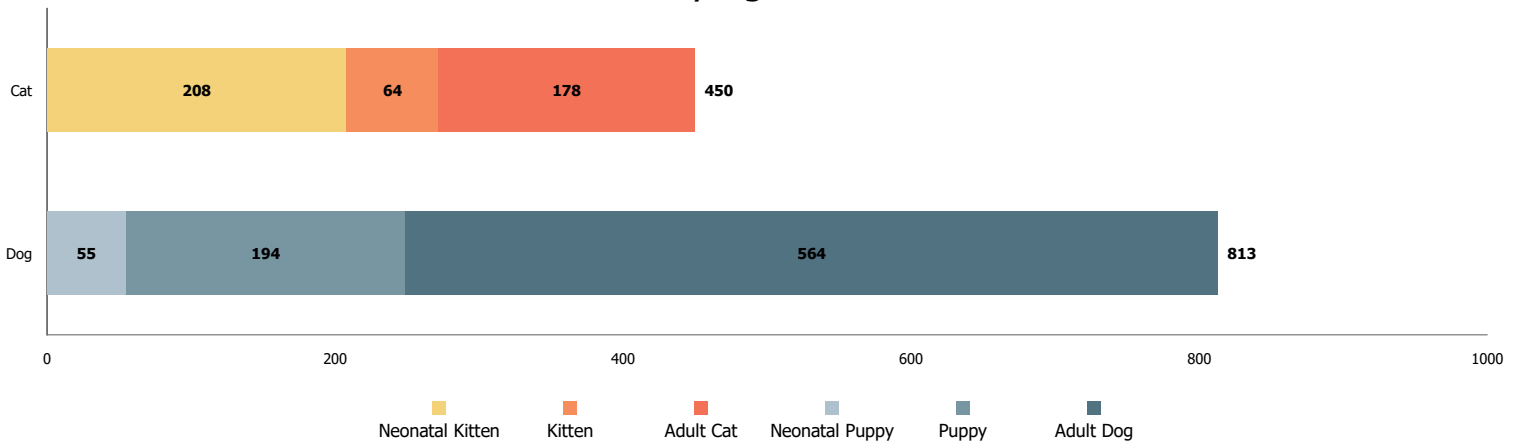

# Austin Animal Center April 2018 Intakes

	 Neonatal Kitten	 Kitten	 Adult Cat	 Neonatal Puppy	 Puppy	 Adult Dog	Total
<b>Born in</b>	17	0	0	5	0	0	<b>22</b>
<b>Owner Surrender</b>	9	17	49	12	42	138	<b>267</b>
<b>Public Assistance</b>	2	0	5	2	9	69	<b>87</b>
<b>Stray</b>	180	47	124	36	143	357	<b>887</b>
<b>Total</b>	<b>208</b>	<b>64</b>	<b>178</b>	<b>55</b>	<b>194</b>	<b>564</b>	<b>1,263</b>

Intakes by Intake Type

## Age Breakdown

- Neonatal**  
  under 6 weeks old
- Kitten/Puppy**  
  6 weeks to under 1 year old
- Adult**  
  at least 1 year old

Intakes by Age Breakdown