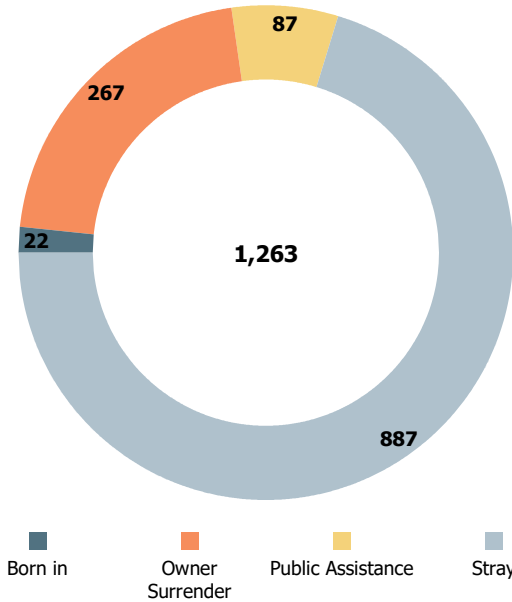

# Austin Animal Center April 2018 Intakes

	 Neonatal Kitten	 Kitten	 Adult Cat	 Neonatal Puppy	 Puppy	 Adult Dog	Total
<b>Born in</b>	17	0	0	5	0	0	<b>22</b>
<b>Owner Surrender</b>	9	17	49	12	42	138	<b>267</b>
<b>Public Assistance</b>	2	0	5	2	9	69	<b>87</b>
<b>Stray</b>	180	47	124	36	143	357	<b>887</b>
<b>Total</b>	<b>208</b>	<b>64</b>	<b>178</b>	<b>55</b>	<b>194</b>	<b>564</b>	<b>1,263</b>

## Age Breakdown

- Neonatal**  
  under 6 weeks old
- Kitten/Puppy**  
  6 weeks to under 1 year old
- Adult**  
  at least 1 year old

Intakes by Age Breakdown

## Total Live Release Rates

## Live Release Rates by Age Breakdown