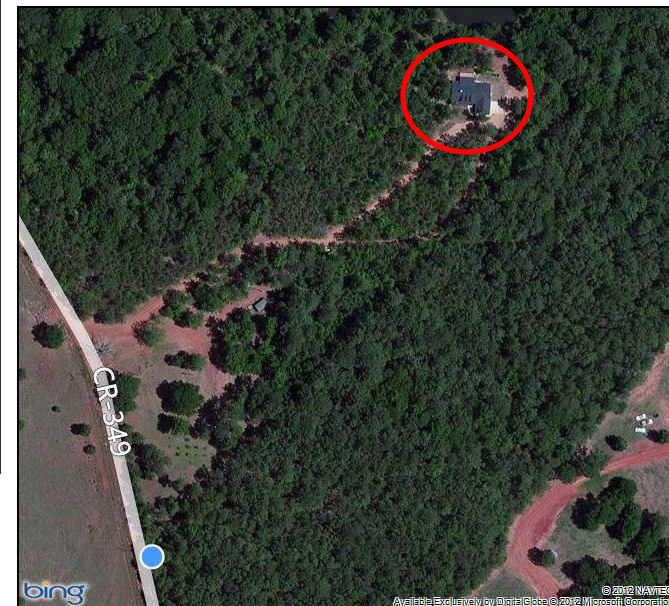

Virtual Assessment Home #1

Blue dot indicates location of address when entered into GPS unit.

Red circle indicates home to be assessed.

View of surrounding area and vegetation.

Driveway and yard on South side of home.

Front of home facing South.

Side of home facing West.
Green house is constructed of fiberglass and
contained 1 gas grill. Located approx. 40 feet
from home.

Rear side of home facing North.

Side of home facing East and surrounding vegetation.